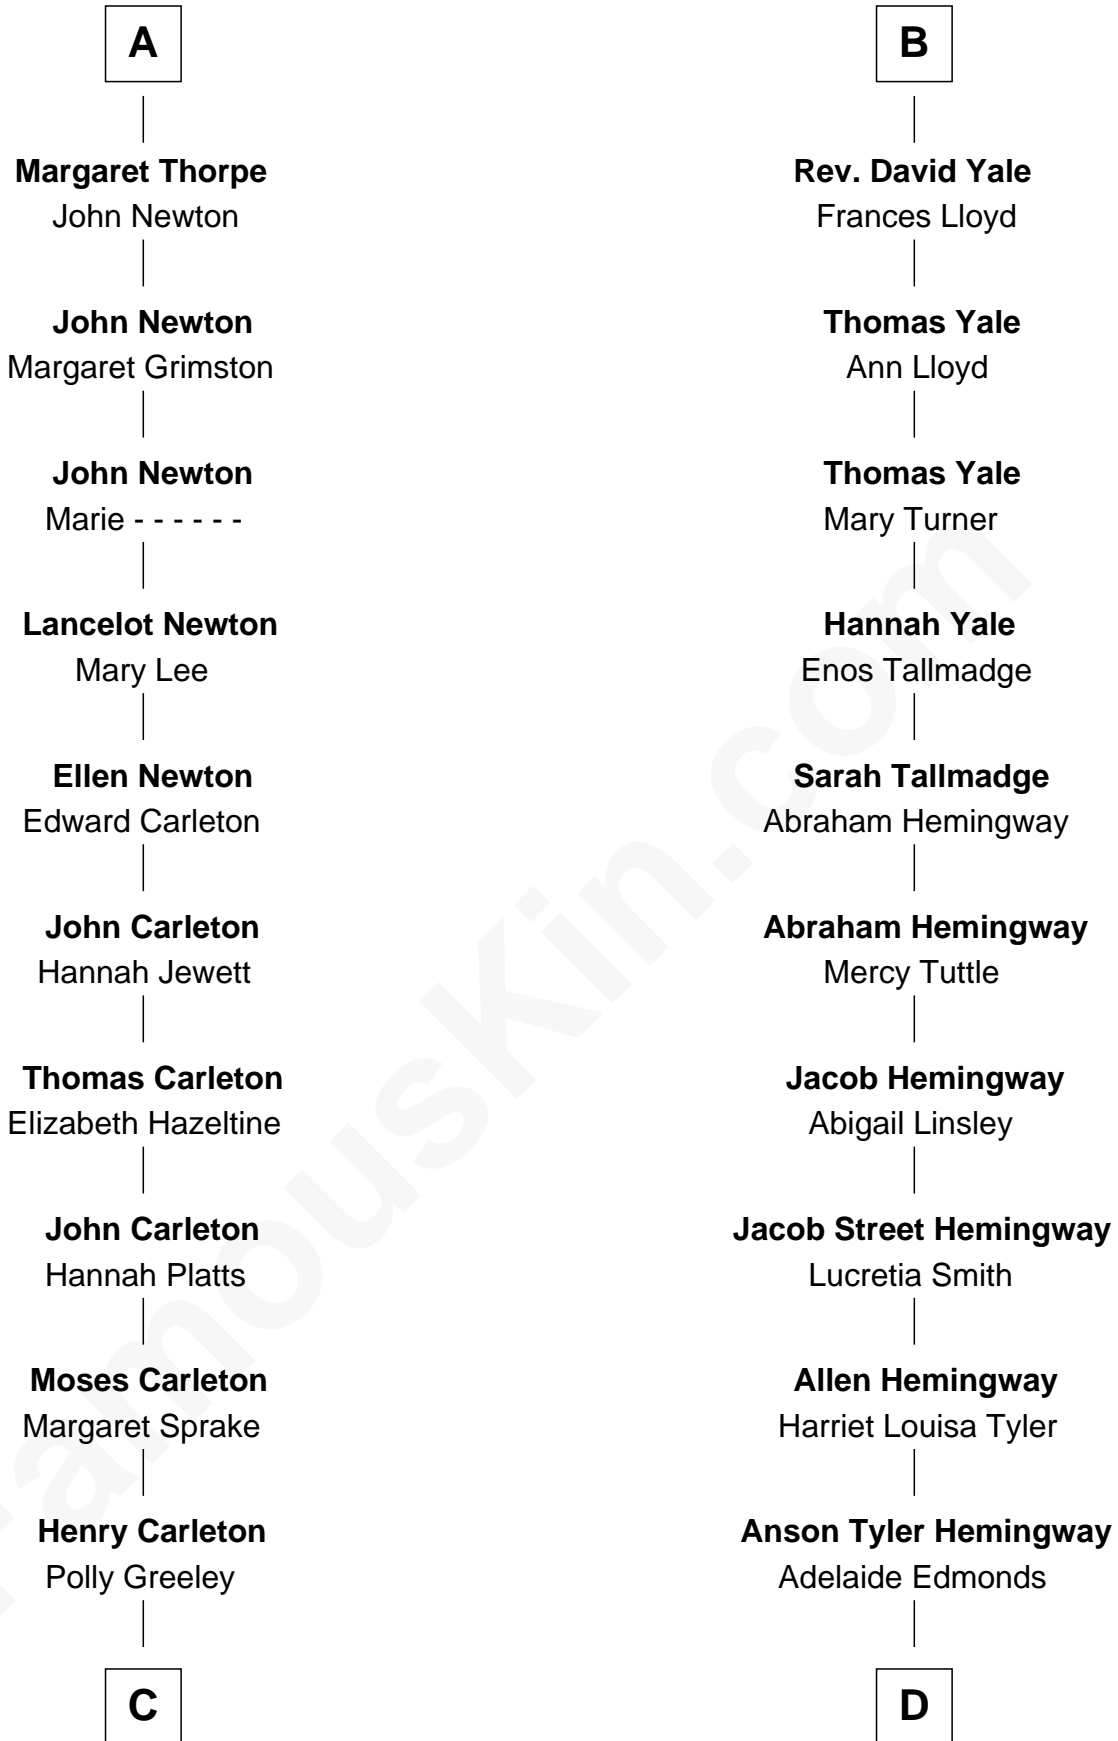

FamousKin.com Relationship Chart of

Charles A. Pillsbury

Co-Founder of C.A. Pillsbury Co.

18th cousin of

Ernest Hemingway

Author of The Sun Also Rises

John V le Strange

Maud de Walton

C

Margaret Sprague Carleton

George Alfred Pillsbury

Charles A. Pillsbury

Co-Founder of C.A. Pillsbury Co.

D

Clarence Edmonds Hemingway

Grace H. Hall