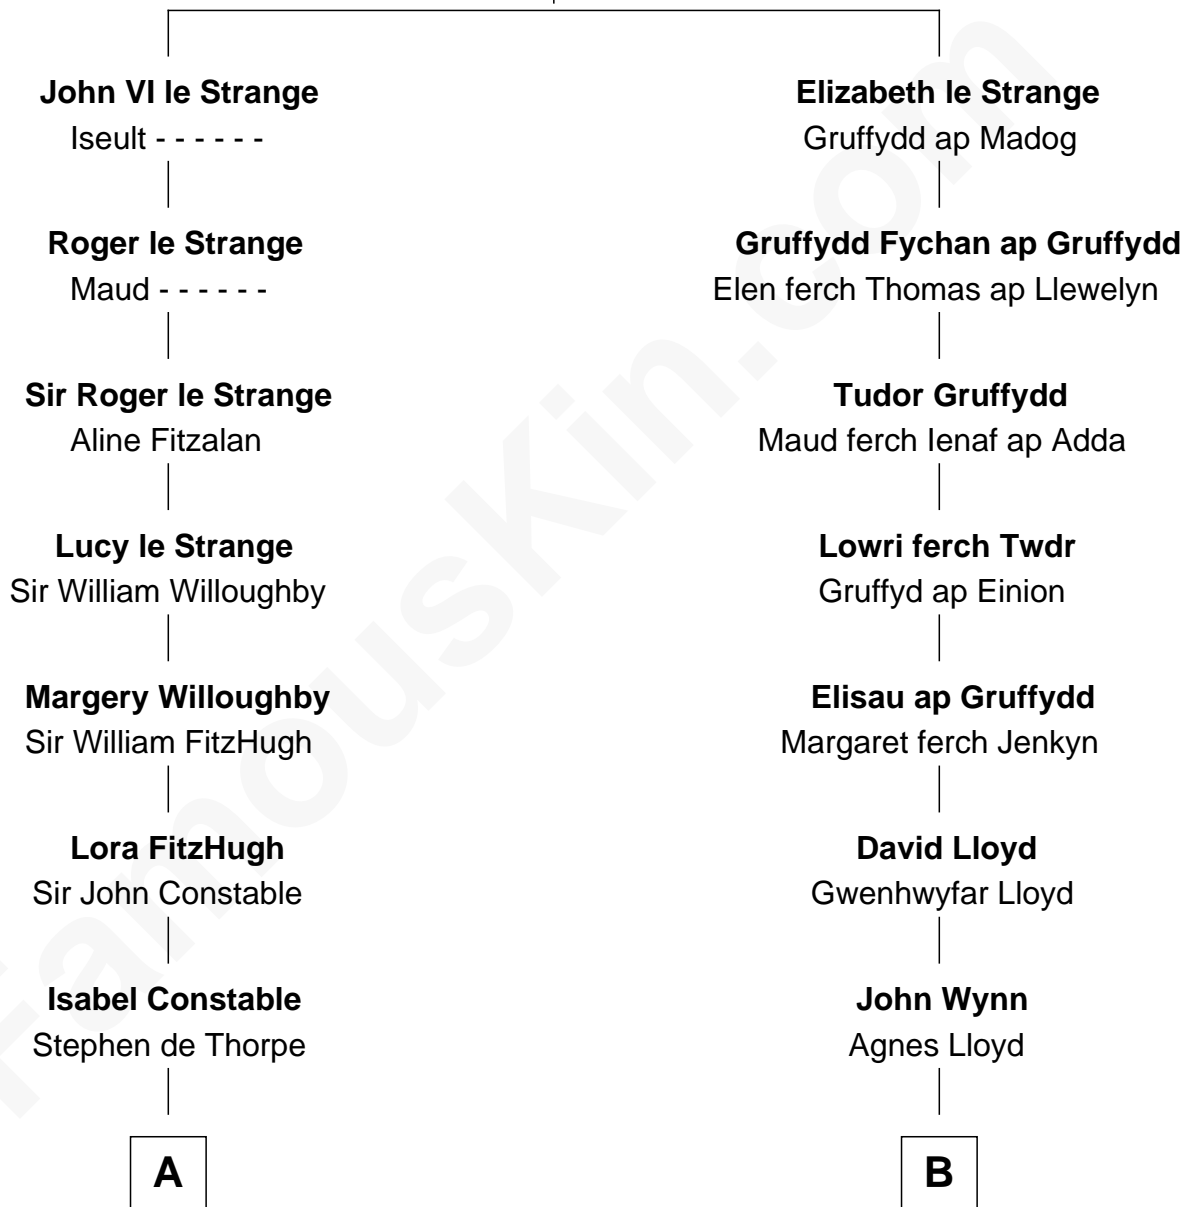

FamousKin.com Relationship Chart of

Charles A. Pillsbury

Co-Founder of C.A. Pillsbury Co.

18th cousin of

Ernest Hemingway

Author of The Sun Also Rises

John V le Strange

Maud de Walton