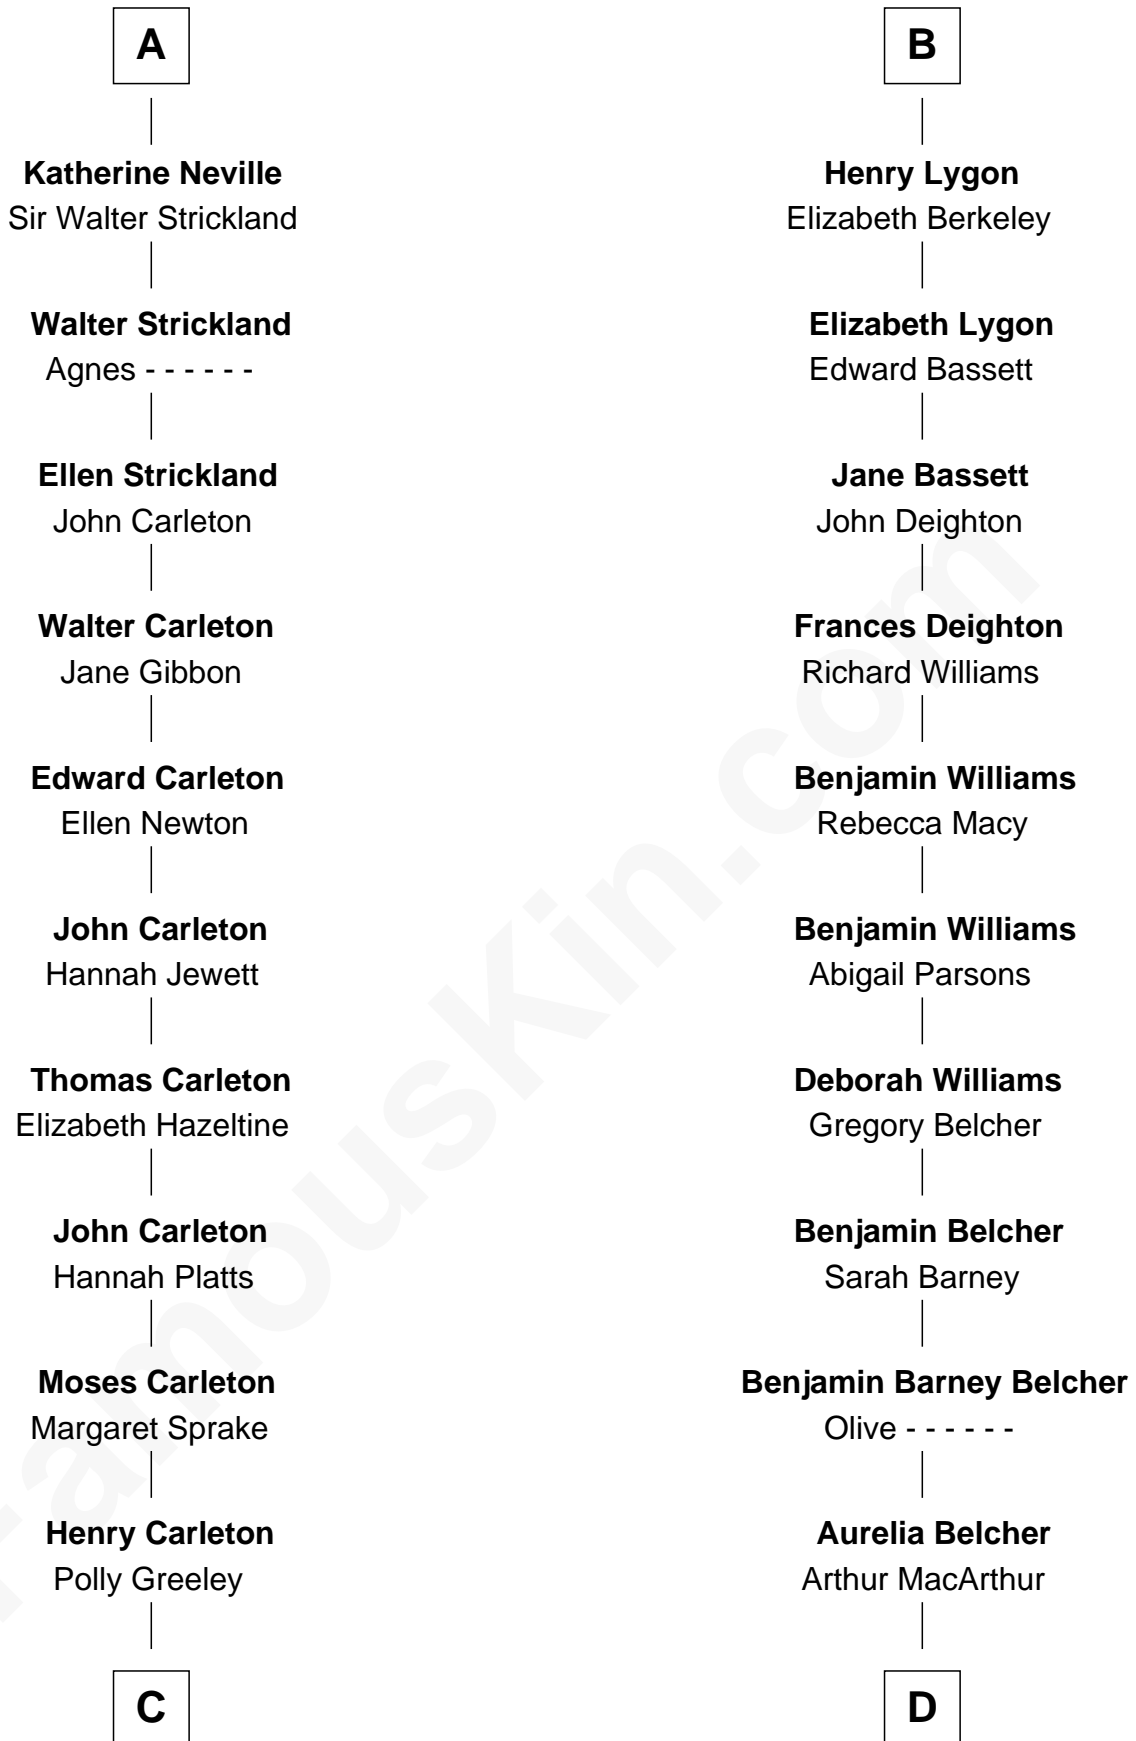

FamousKin.com

Relationship Chart of

Charles A. Pillsbury

Co-Founder of C.A. Pillsbury Co.

18th cousin of

General Douglas MacArthur

U.S. Army - World War II

C

Margaret Sprague Carleton

George Alfred Pillsbury

Charles A. Pillsbury

Co-Founder of C.A. Pillsbury Co.

D

Gen. Arthur MacArthur

Mary Pinckney Hardy

General Douglas MacArthur