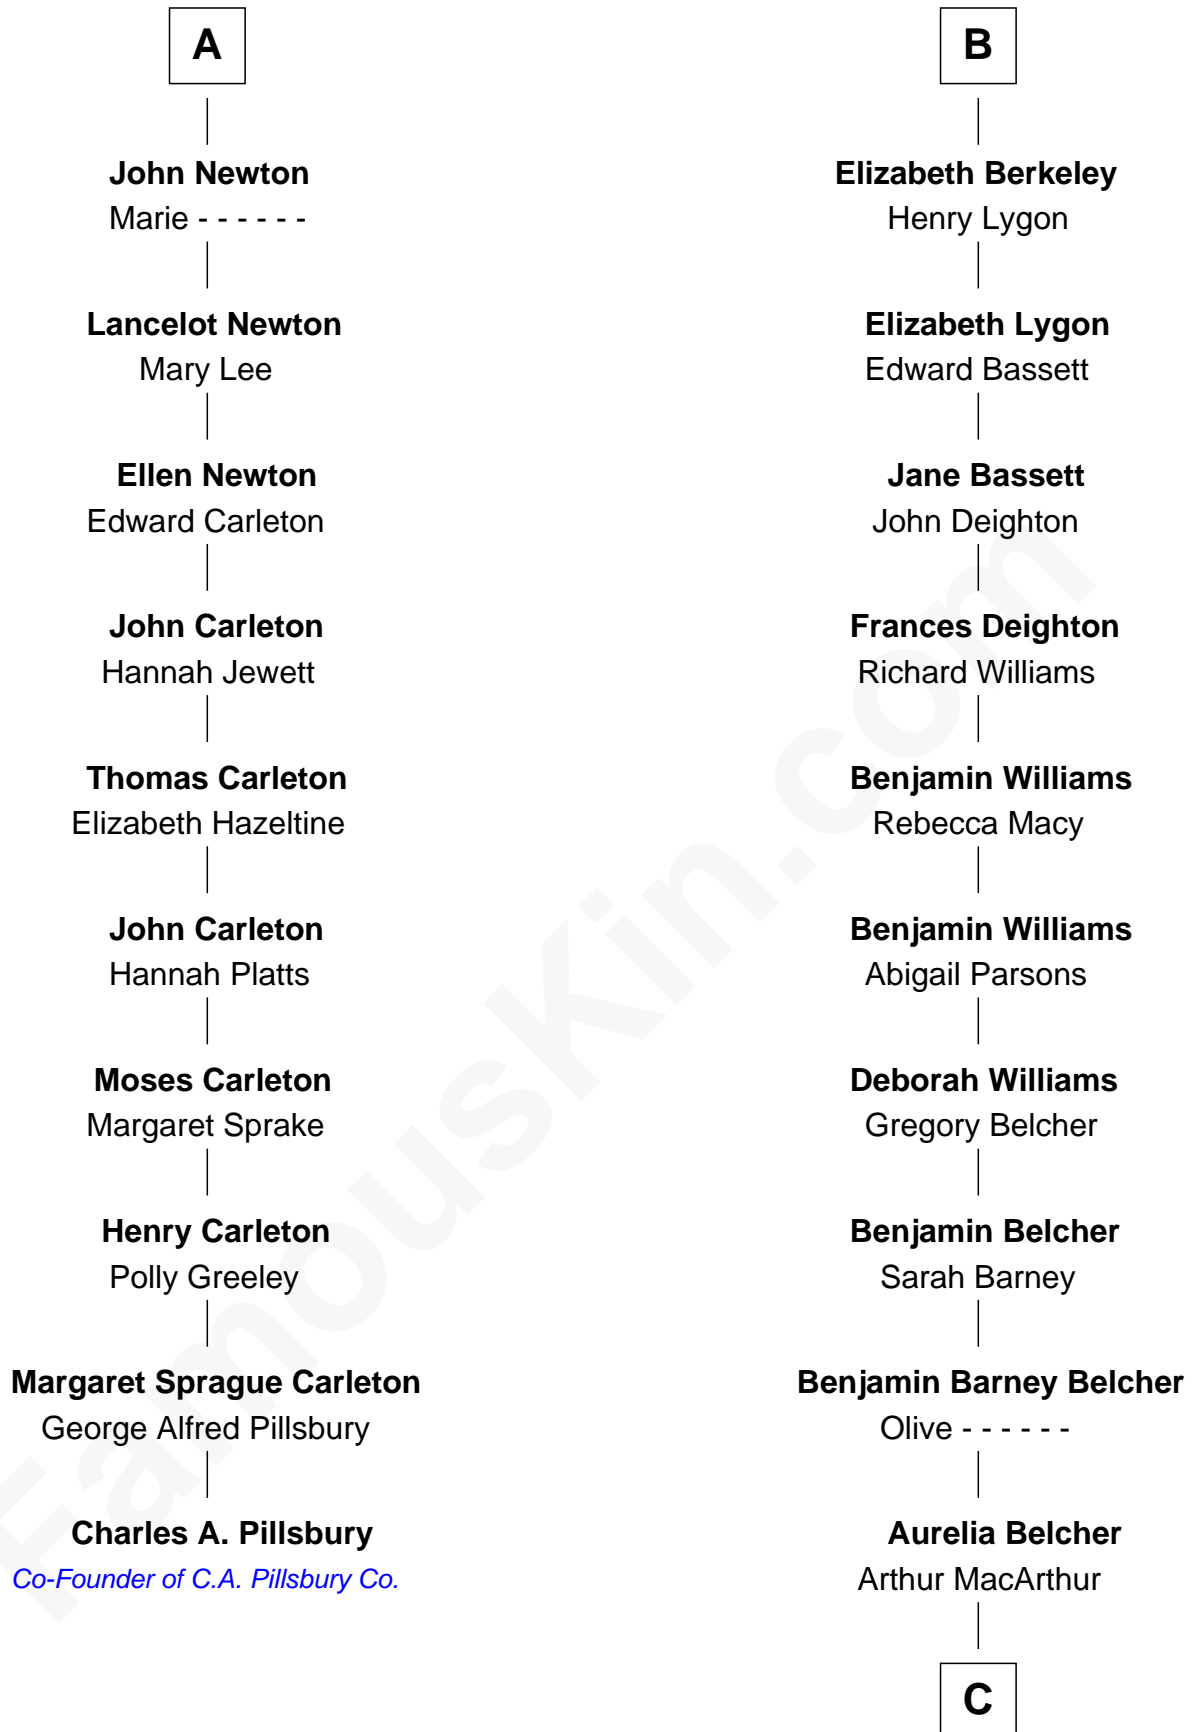

FamousKin.com

Relationship Chart of

Charles A. Pillsbury

Co-Founder of C.A. Pillsbury Co.

16th cousin 2 times removed of

General Douglas MacArthur

U.S. Army - World War II

Edmund Fitzalan

Alice de Warenne

Aline Fitzalan

Sir Roger le Strange

Lucy le Strange

Sir William Willoughby

Margery Willoughby

Sir William FitzHugh

Lora FitzHugh

Richard Fitzalan

Eleanor Plantagenet

Sir Richard Fitzalan

Elizabeth de Bohun

Elizabeth Fitzalan

Sir Thomas Mowbray

Isabel Mowbray

Sir James Berkeley

Maurice Berkeley

Isabel Mead

Anne Berkeley

Sir William Dennis

Isabel Dennis

Sir John Berkeley

B

C