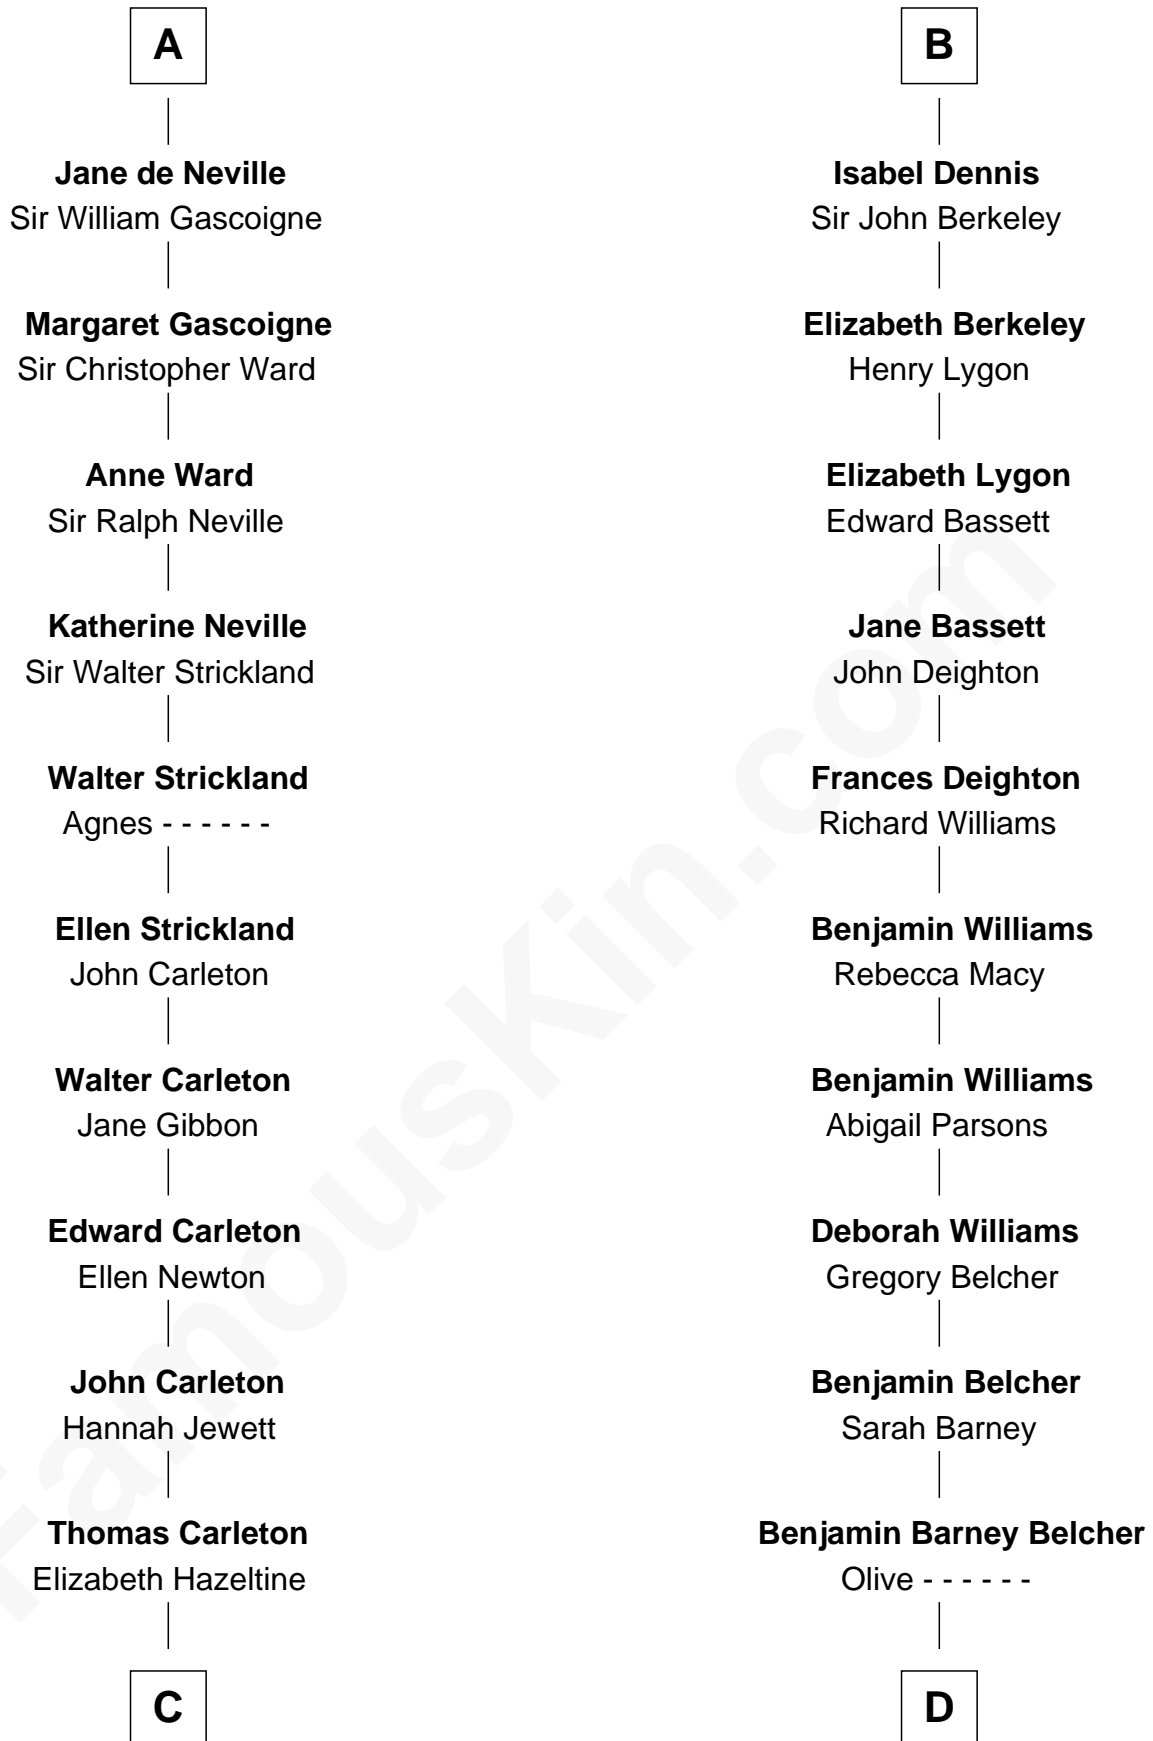

# FamousKin.com Relationship Chart of

**Charles A. Pillsbury**

*Co-Founder of C.A. Pillsbury Co.*

19th cousin 2 times removed of

**General Douglas MacArthur**

*U.S. Army - World War II*

**C**

**John Carleton**  
Hannah Platts

**Moses Carleton**  
Margaret Sprake

**Henry Carleton**  
Polly Greeley

**Margaret Sprague Carleton**  
George Alfred Pillsbury

**Charles A. Pillsbury**  
*Co-Founder of C.A. Pillsbury Co.*

**D**

**Aurelia Belcher**  
Arthur MacArthur

**Gen. Arthur MacArthur**  
Mary Pinckney Hardy

**General Douglas MacArthur**  
*U.S. Army - World War II*

FamousKin.com