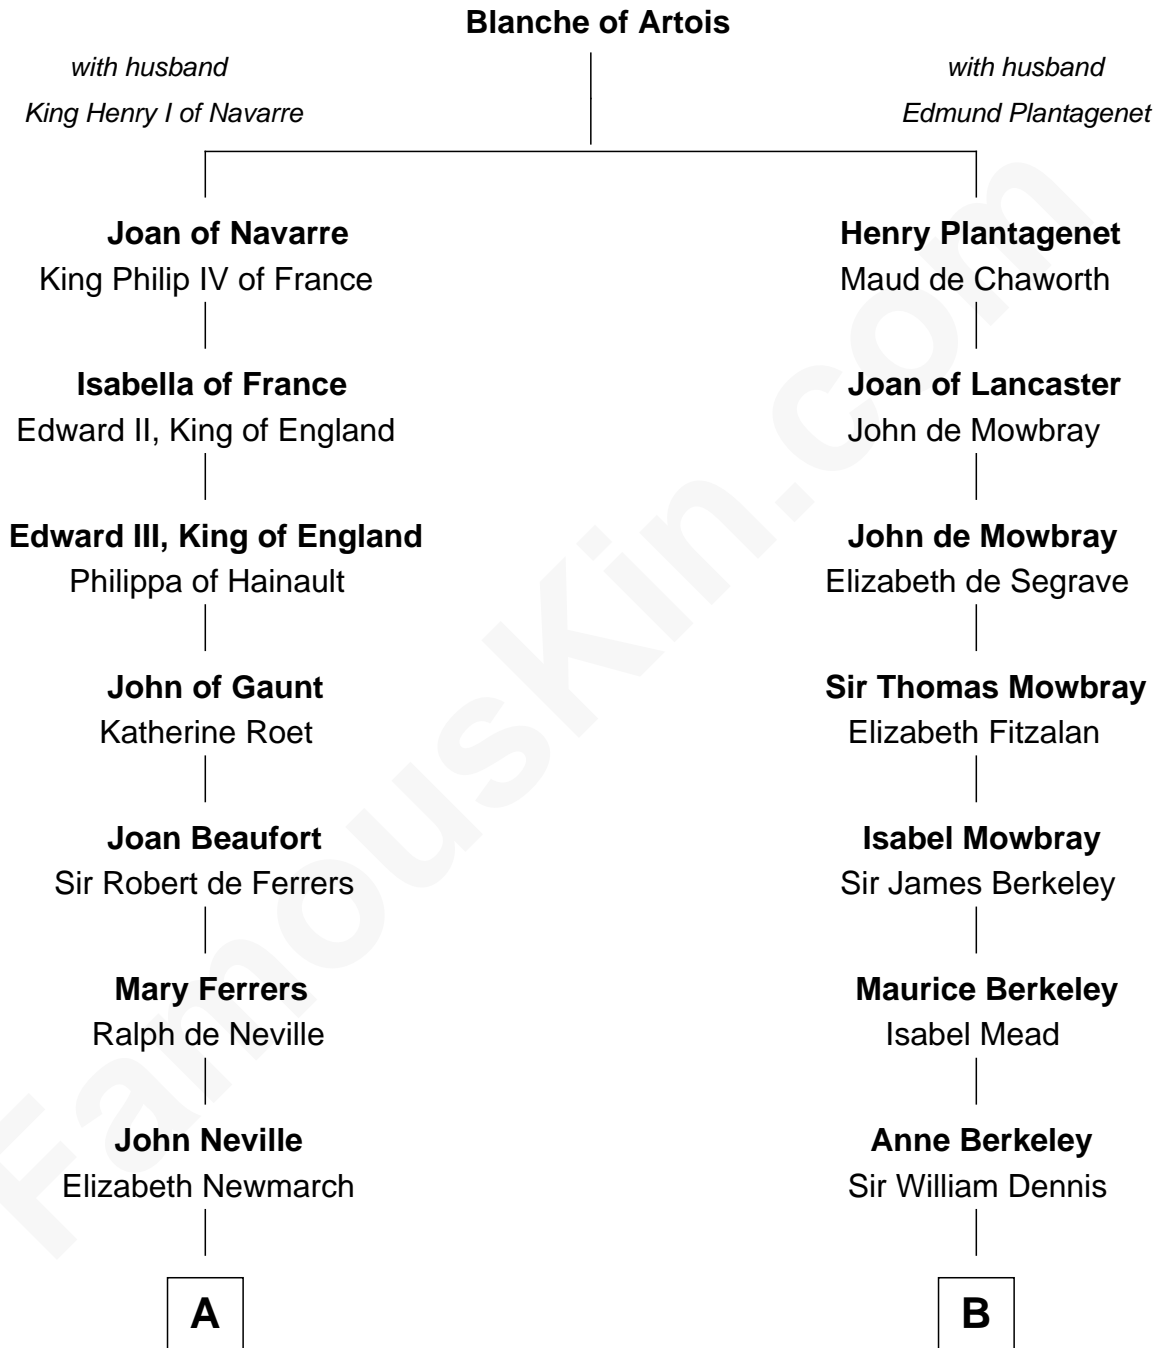

# FamousKin.com Relationship Chart of

**Charles A. Pillsbury**

*Co-Founder of C.A. Pillsbury Co.*

19th cousin 2 times removed of

**General Douglas MacArthur**

*U.S. Army - World War II*

**C**

**John Carleton**  
Hannah Platts

**Moses Carleton**  
Margaret Sprake

**Henry Carleton**  
Polly Greeley

**Margaret Sprague Carleton**  
George Alfred Pillsbury

**Charles A. Pillsbury**  
*Co-Founder of C.A. Pillsbury Co.*

**D**

**Aurelia Belcher**  
Arthur MacArthur