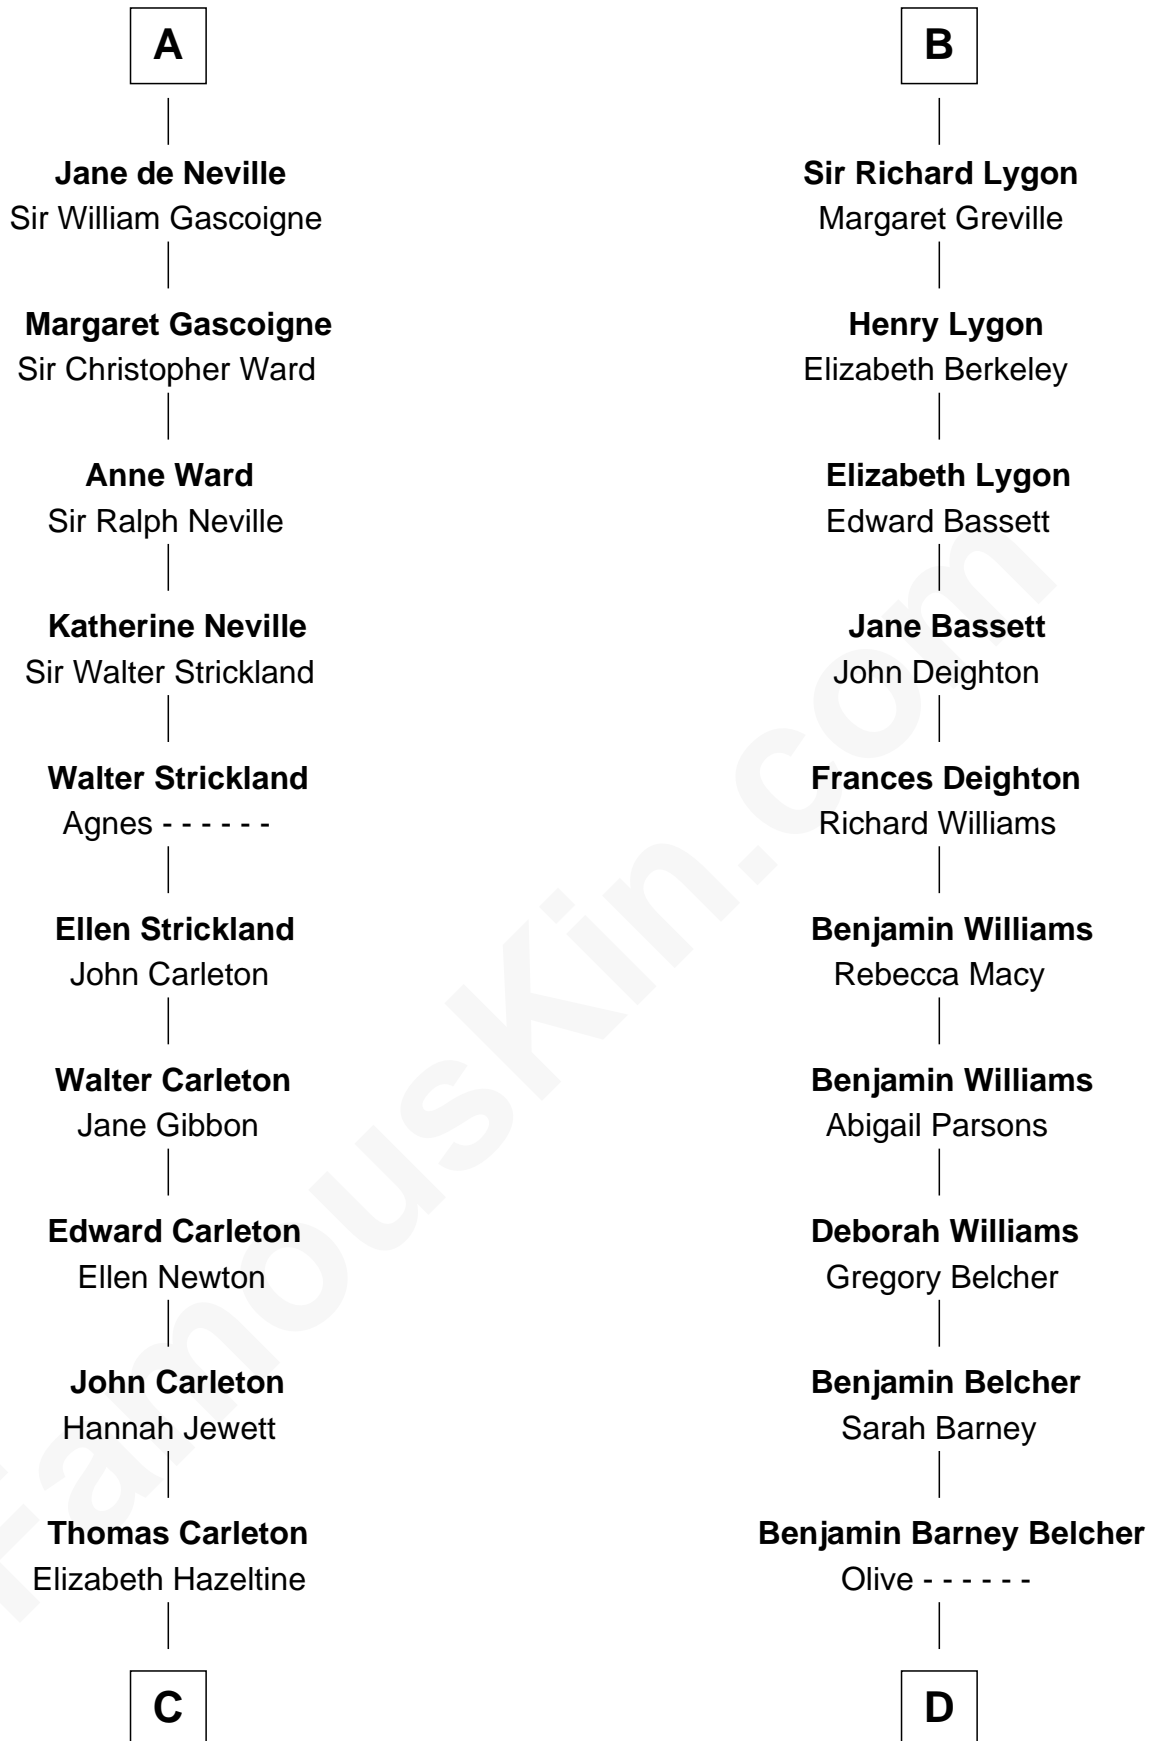

FamousKin.com

Relationship Chart of

Charles A. Pillsbury

Co-Founder of C.A. Pillsbury Co.

19th cousin 2 times removed of

General Douglas MacArthur

U.S. Army - World War II

C

John Carleton
Hannah Platts

Moses Carleton
Margaret Sprake

Henry Carleton
Polly Greeley

Margaret Sprague Carleton
George Alfred Pillsbury

Charles A. Pillsbury
Co-Founder of C.A. Pillsbury Co.

D

Aurelia Belcher
Arthur MacArthur