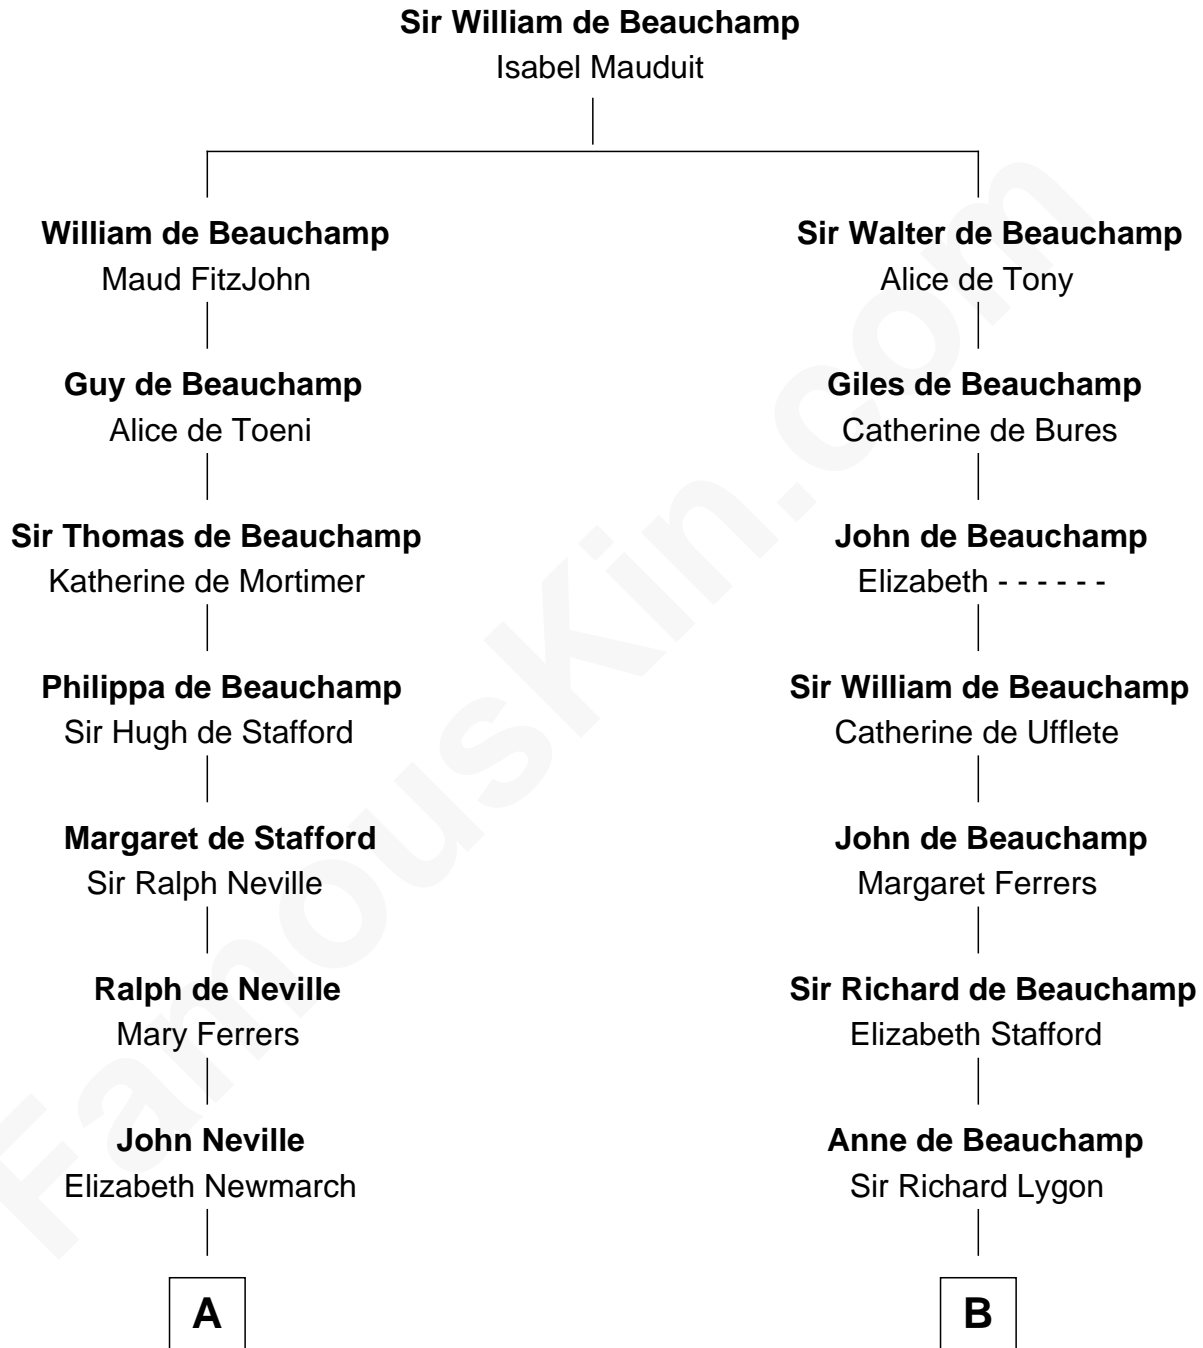

FamousKin.com

Relationship Chart of

Charles A. Pillsbury

Co-Founder of C.A. Pillsbury Co.

19th cousin 2 times removed of

General Douglas MacArthur

U.S. Army - World War II

C

John Carleton
Hannah Platts

Moses Carleton
Margaret Sprake

Henry Carleton
Polly Greeley

Margaret Sprague Carleton
George Alfred Pillsbury

Charles A. Pillsbury
Co-Founder of C.A. Pillsbury Co.

D

Aurelia Belcher
Arthur MacArthur