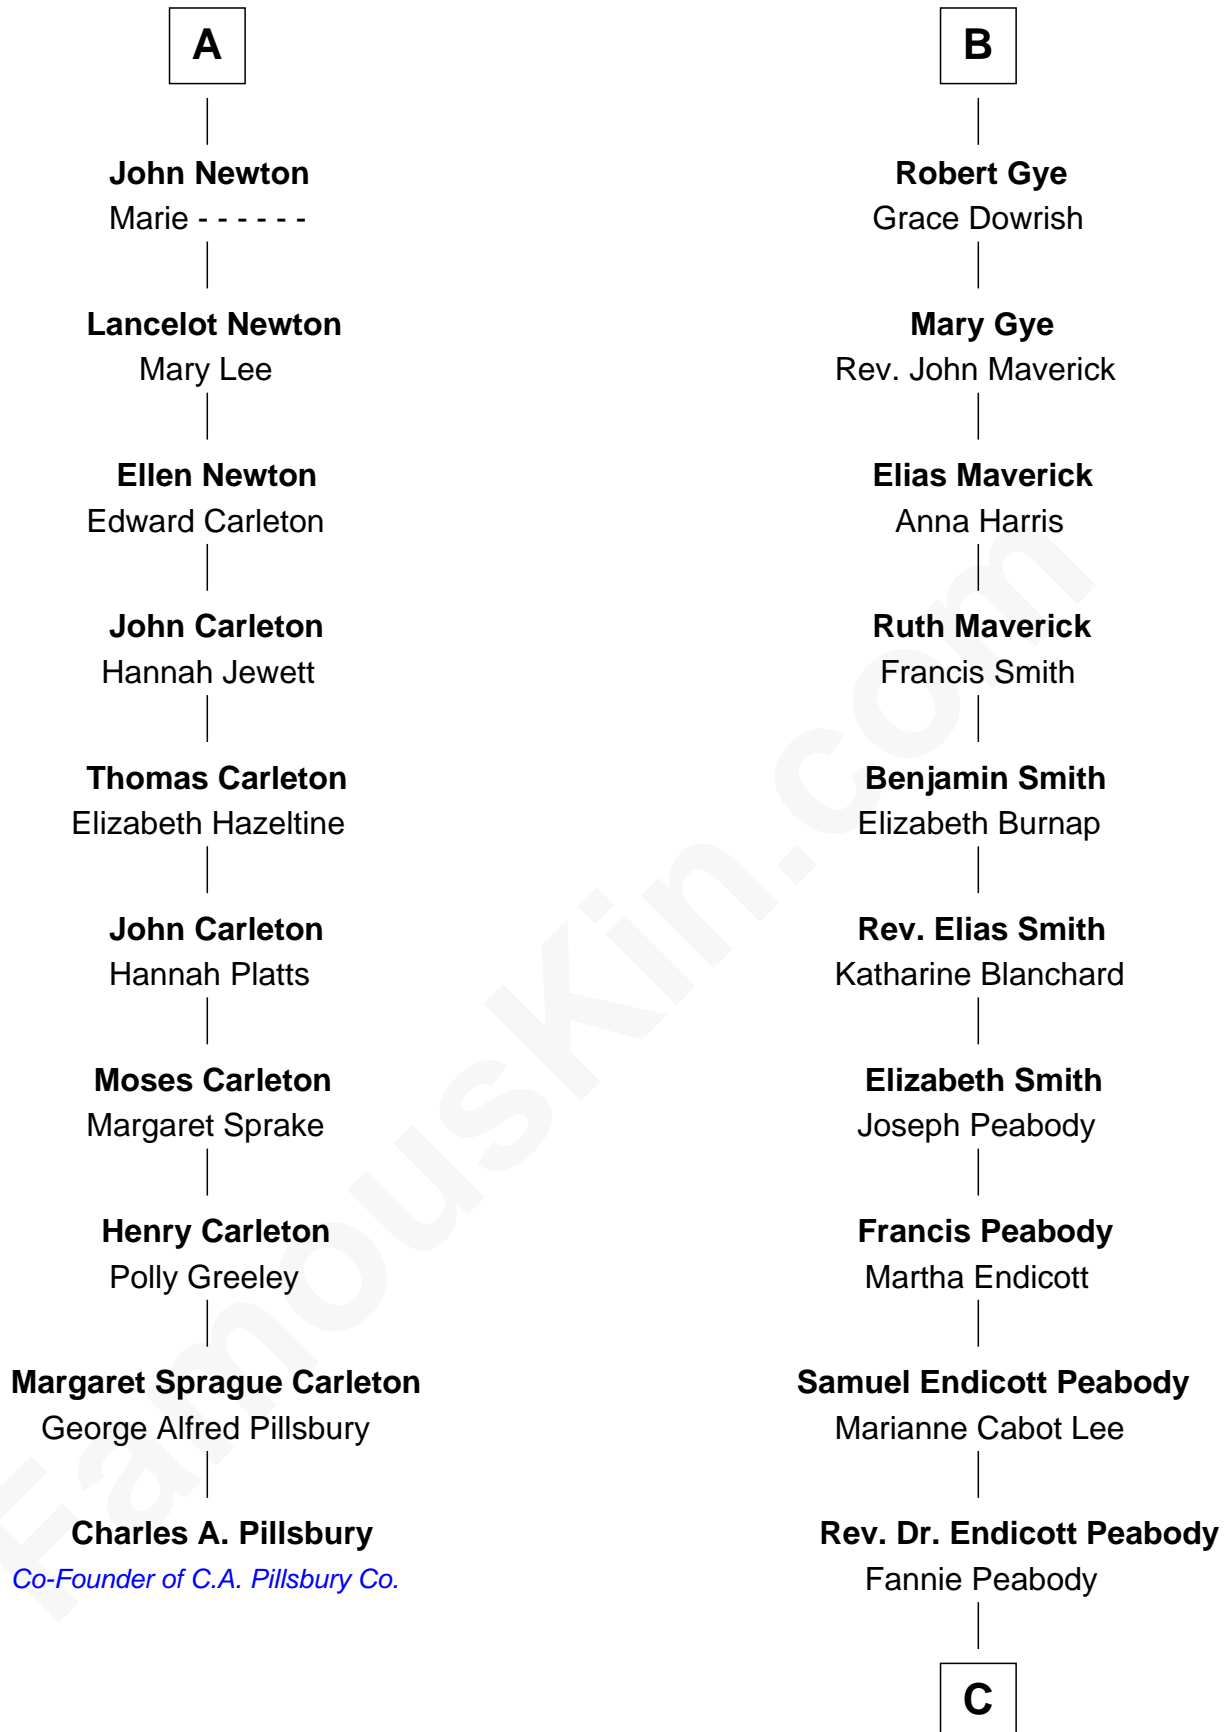

FamousKin.com Relationship Chart of

Charles A. Pillsbury

Co-Founder of C.A. Pillsbury Co.

16th cousin 3 times removed of

Kyra Sedgwick

TV and Movie Actress

Edmund Fitzalan

Alice de Warenne