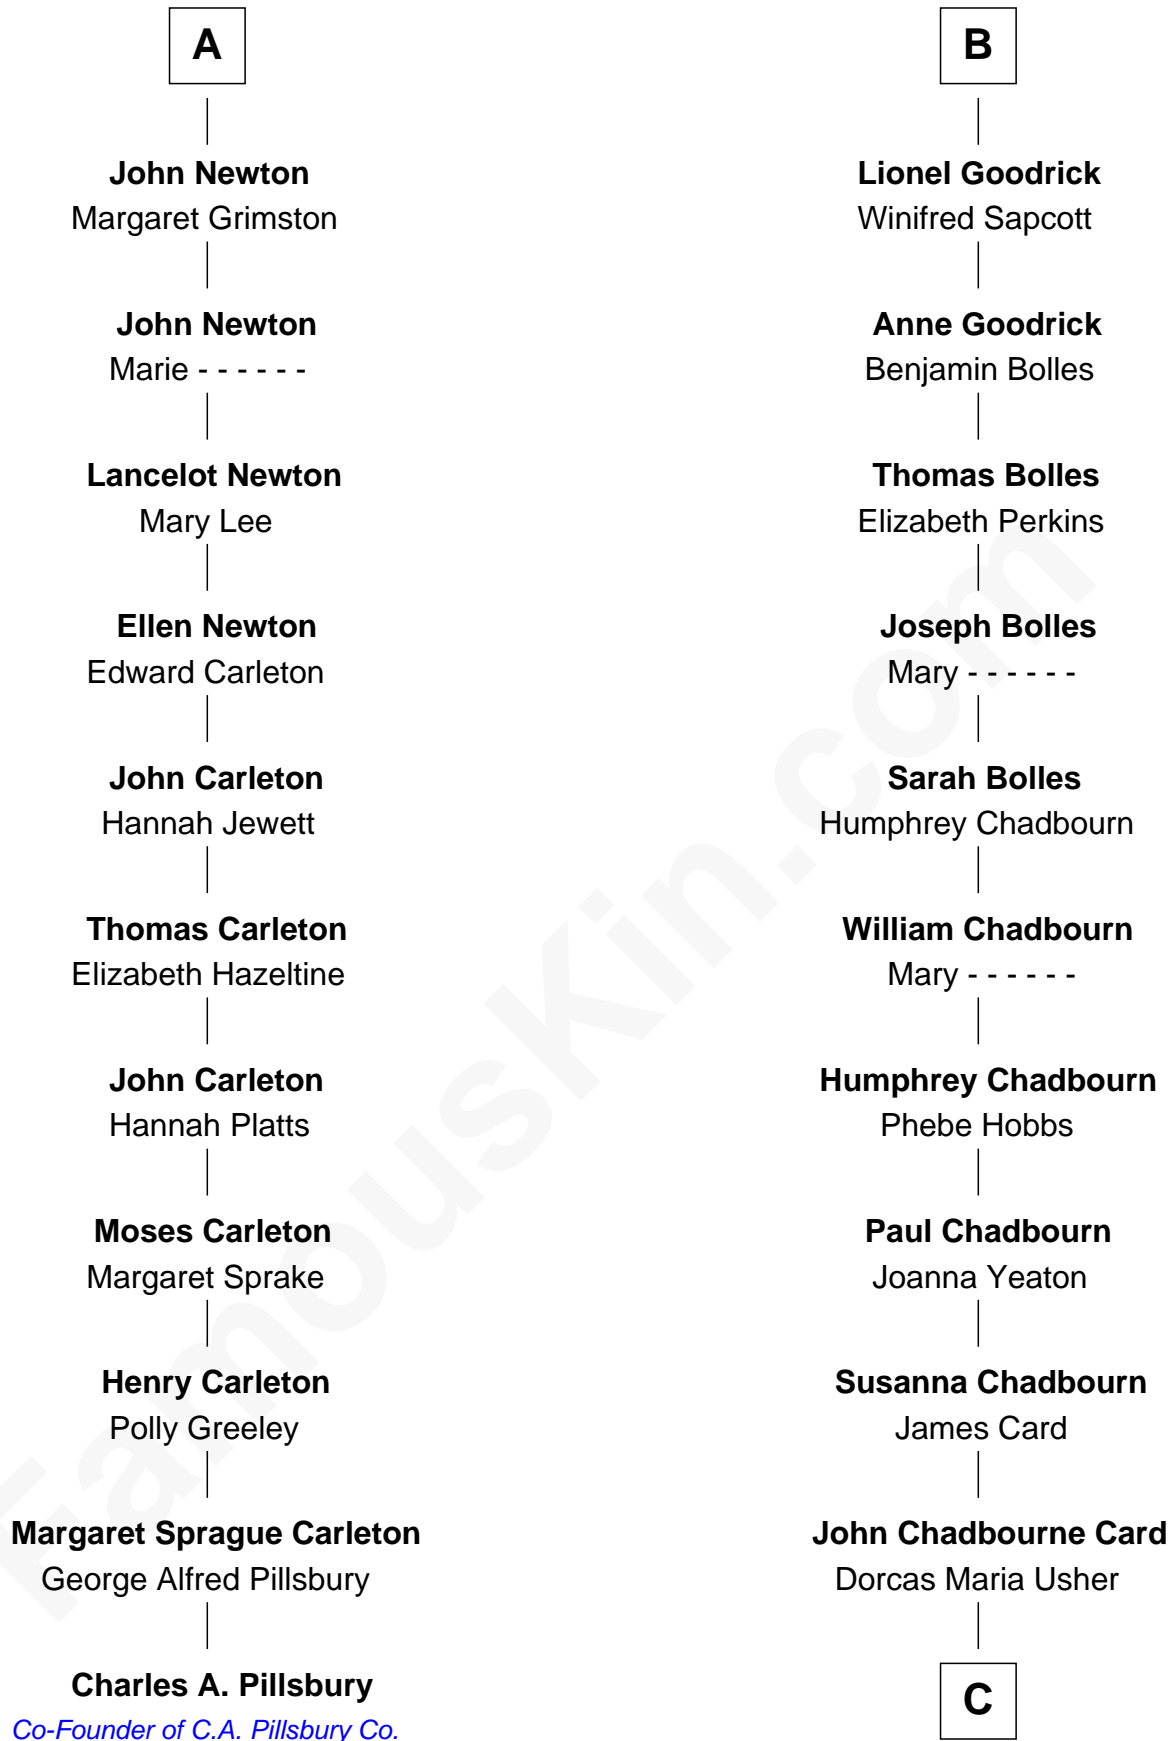

FamousKin.com

Relationship Chart of

Charles A. Pillsbury

Co-Founder of C.A. Pillsbury Co.

17th cousin 3 times removed of

Andrew Card

21st White House Chief of Staff

Sir Geoffrey le Scrope

Ivetta de Ros

C

John Henry Card

Ella Ida Hill

John Henry Card

Elizabeth French Platts

Andrew Hill Card

Joyce Ann Whitaker