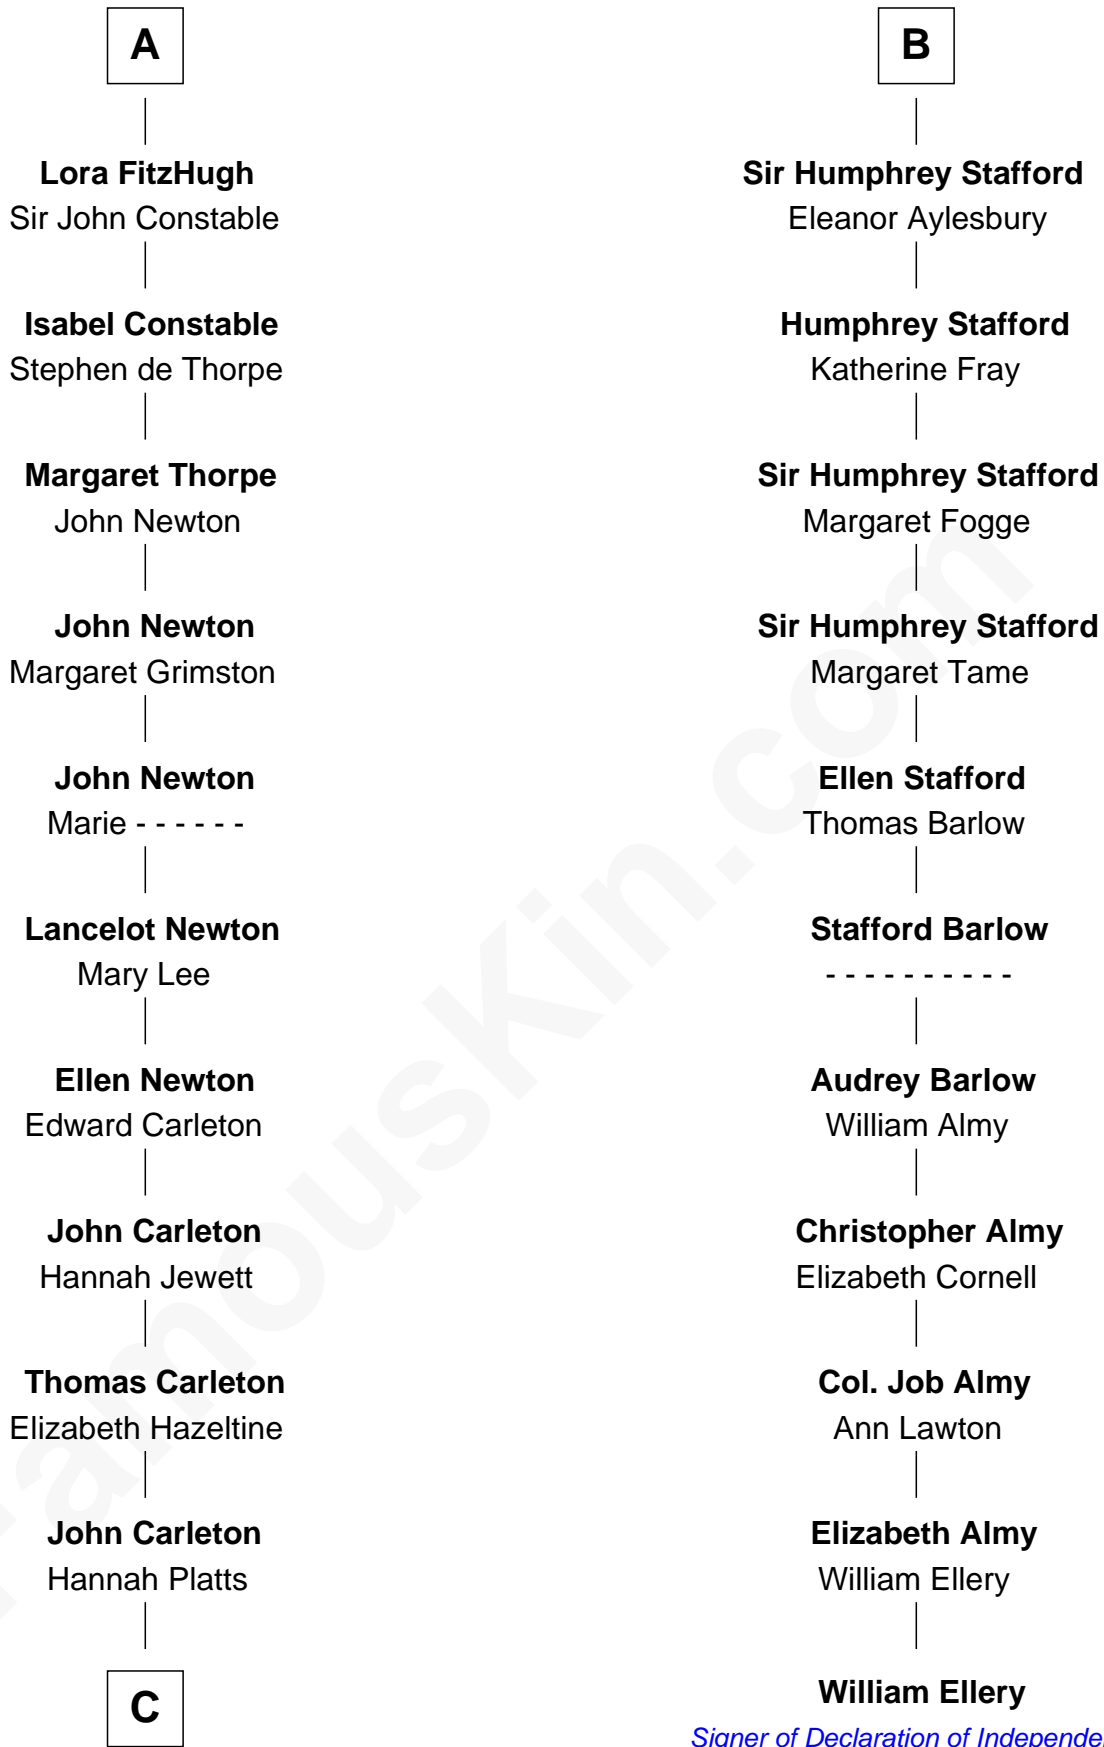

FamousKin.com Relationship Chart of

Charles A. Pillsbury

Co-Founder of C.A. Pillsbury Co.

17th cousin 3 times removed of

William Ellery

Signer of the Declaration of Independence

Sir Roger de Somery

Nichole d'Aubenev

C

—
Moses Carleton
Margaret Sprake

—
Henry Carleton
Polly Greeley

—
Margaret Sprague Carleton
George Alfred Pillsbury

—
Charles A. Pillsbury
Co-Founder of C.A. Pillsbury Co.

FamousKin.com