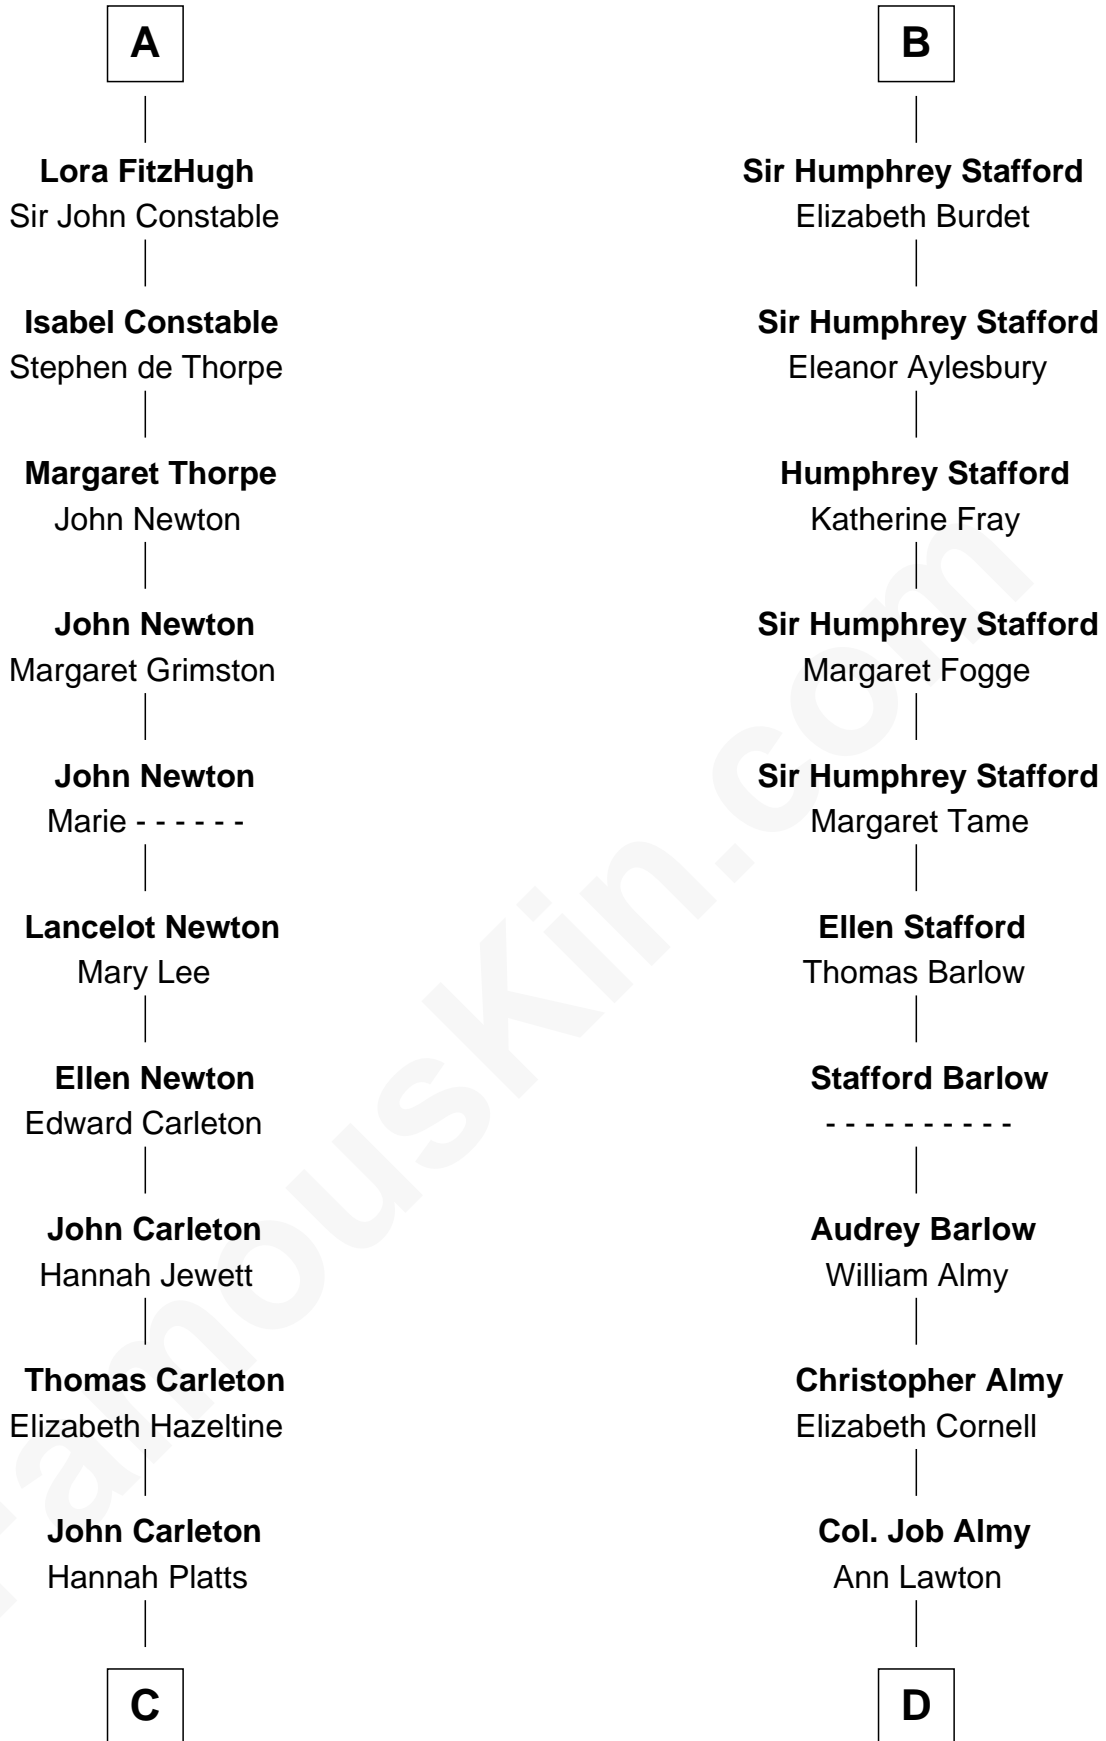

FamousKin.com Relationship Chart of

Charles A. Pillsbury

Co-Founder of C.A. Pillsbury Co.

18th cousin 2 times removed of

William Ellery

Signer of the Declaration of Independence

Sir William Longespee

Ela of Salisbury

C

Moses Carleton
Margaret Sprake

Henry Carleton
Polly Greeley

Margaret Sprague Carleton
George Alfred Pillsbury

Charles A. Pillsbury
Co-Founder of C.A. Pillsbury Co.

D

Elizabeth Almy
William Ellery

William Ellery
Signer of Declaration of Independence