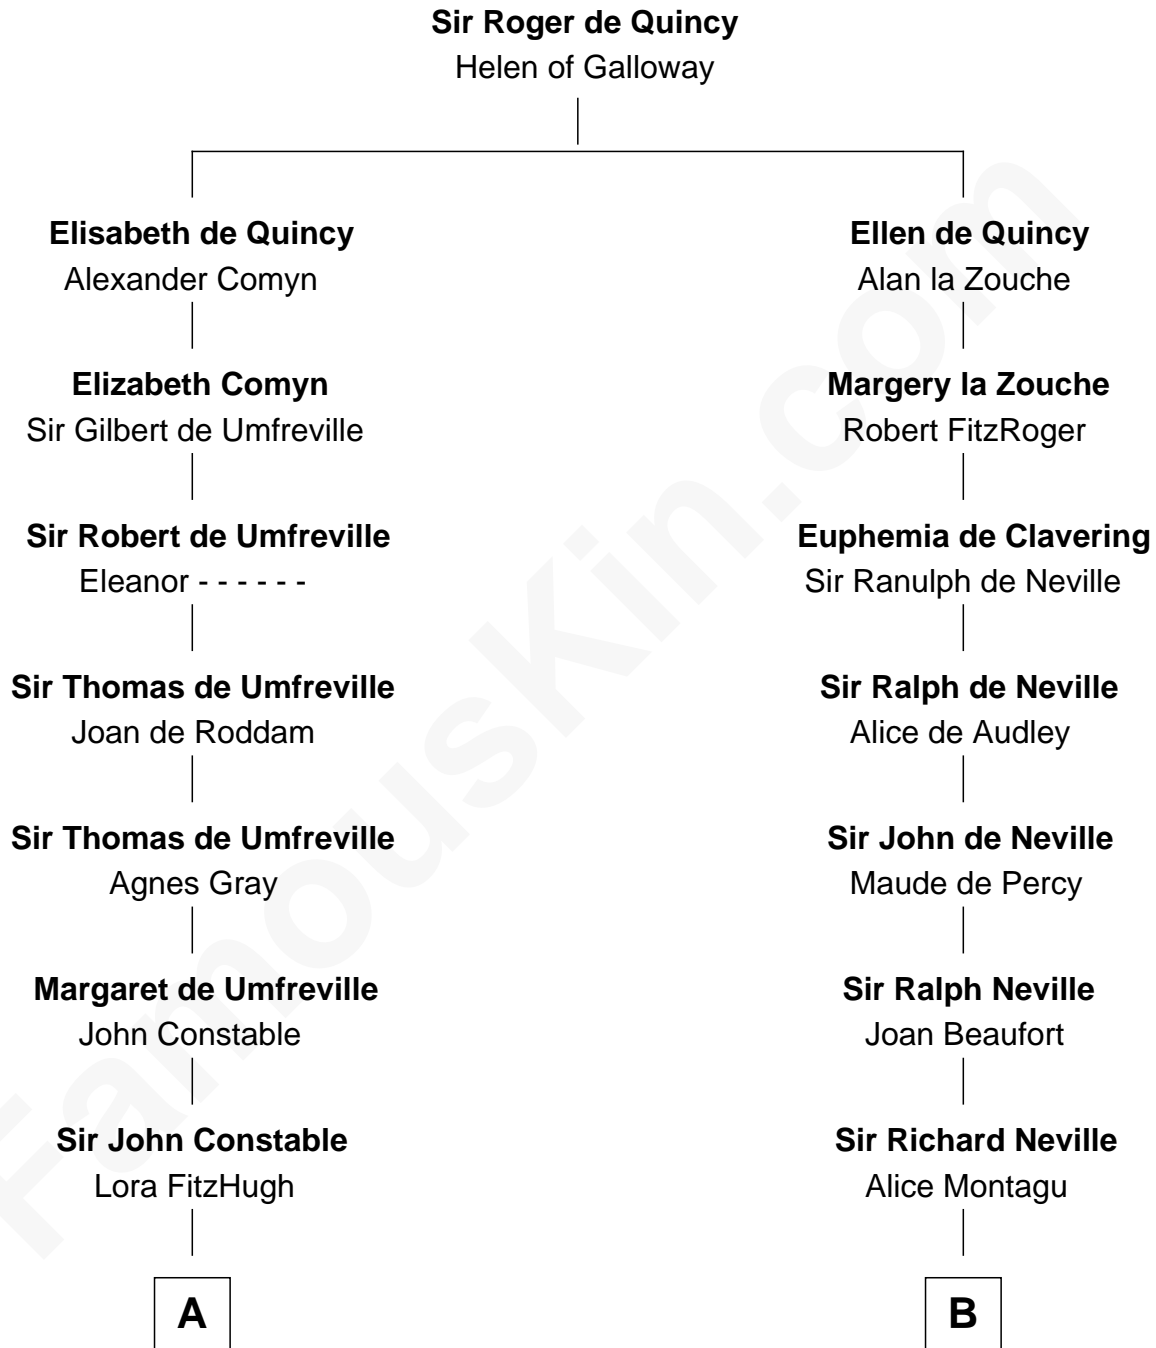

FamousKin.com

Relationship Chart of

Charles A. Pillsbury

Co-Founder of C.A. Pillsbury Co.

18th cousin 1 time removed of

Fletcher Christian

Leader of the mutiny on the Bounty

C

Anne Dixon

Fletcher Christian

Leader of the mutiny on the Bounty

FamousKin.com