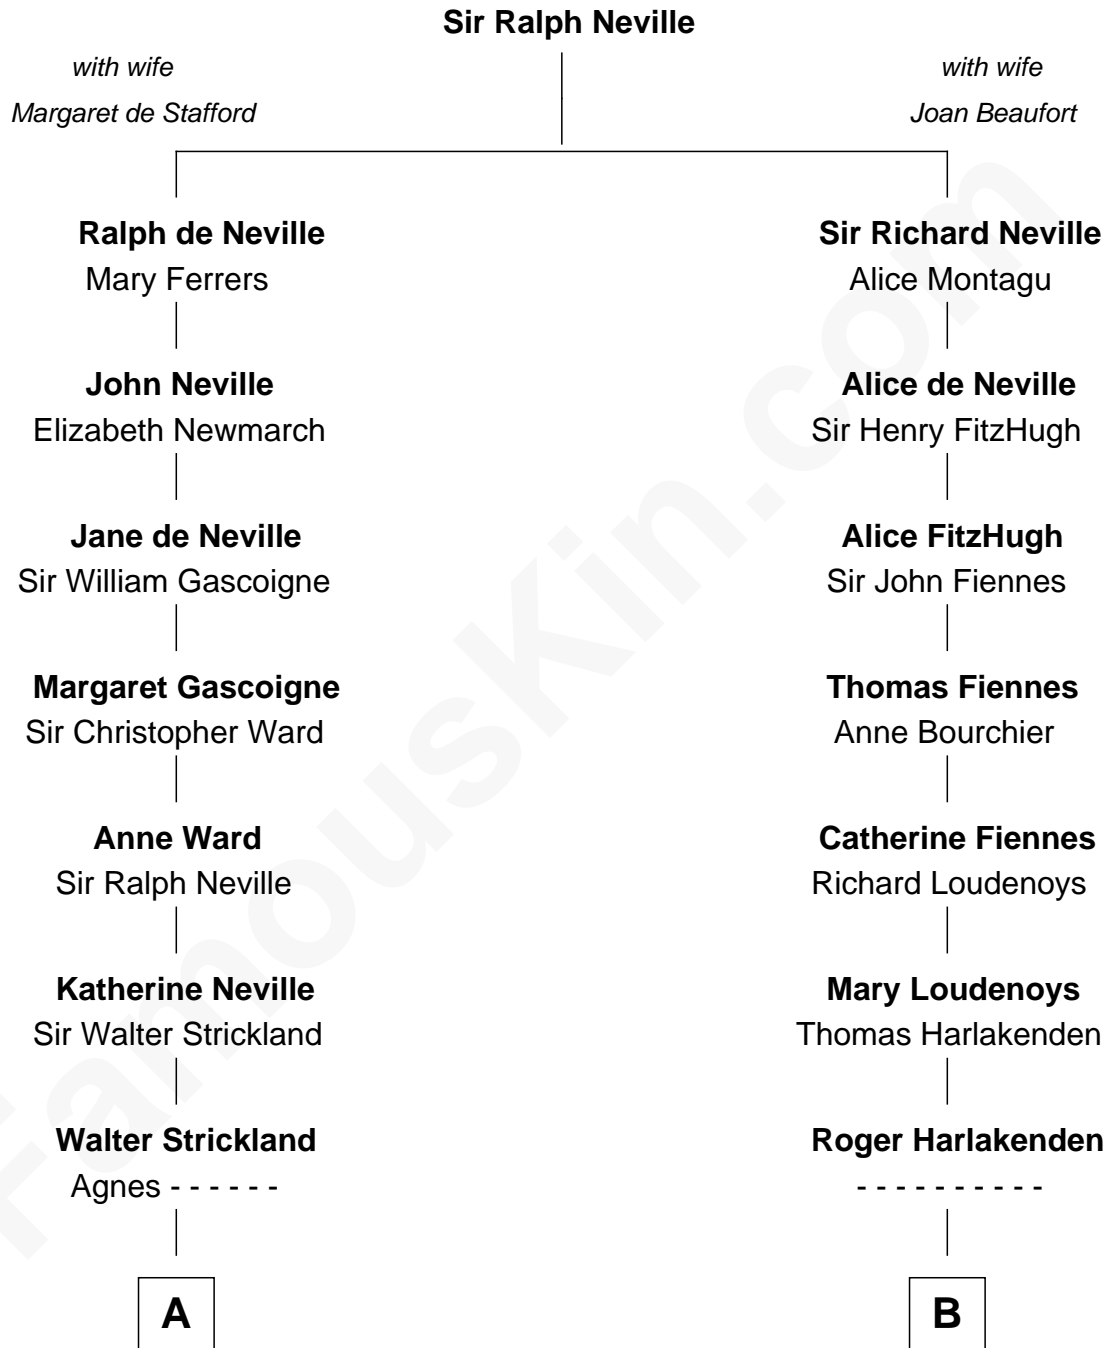

FamousKin.com Relationship Chart of

Charles A. Pillsbury

Co-Founder of C.A. Pillsbury Co.

16th cousin 2 times removed of

Ali Wentworth

TV Actress and Comedienne

C

Mable Bryant Hobart
Eric Bartlett Wentworth