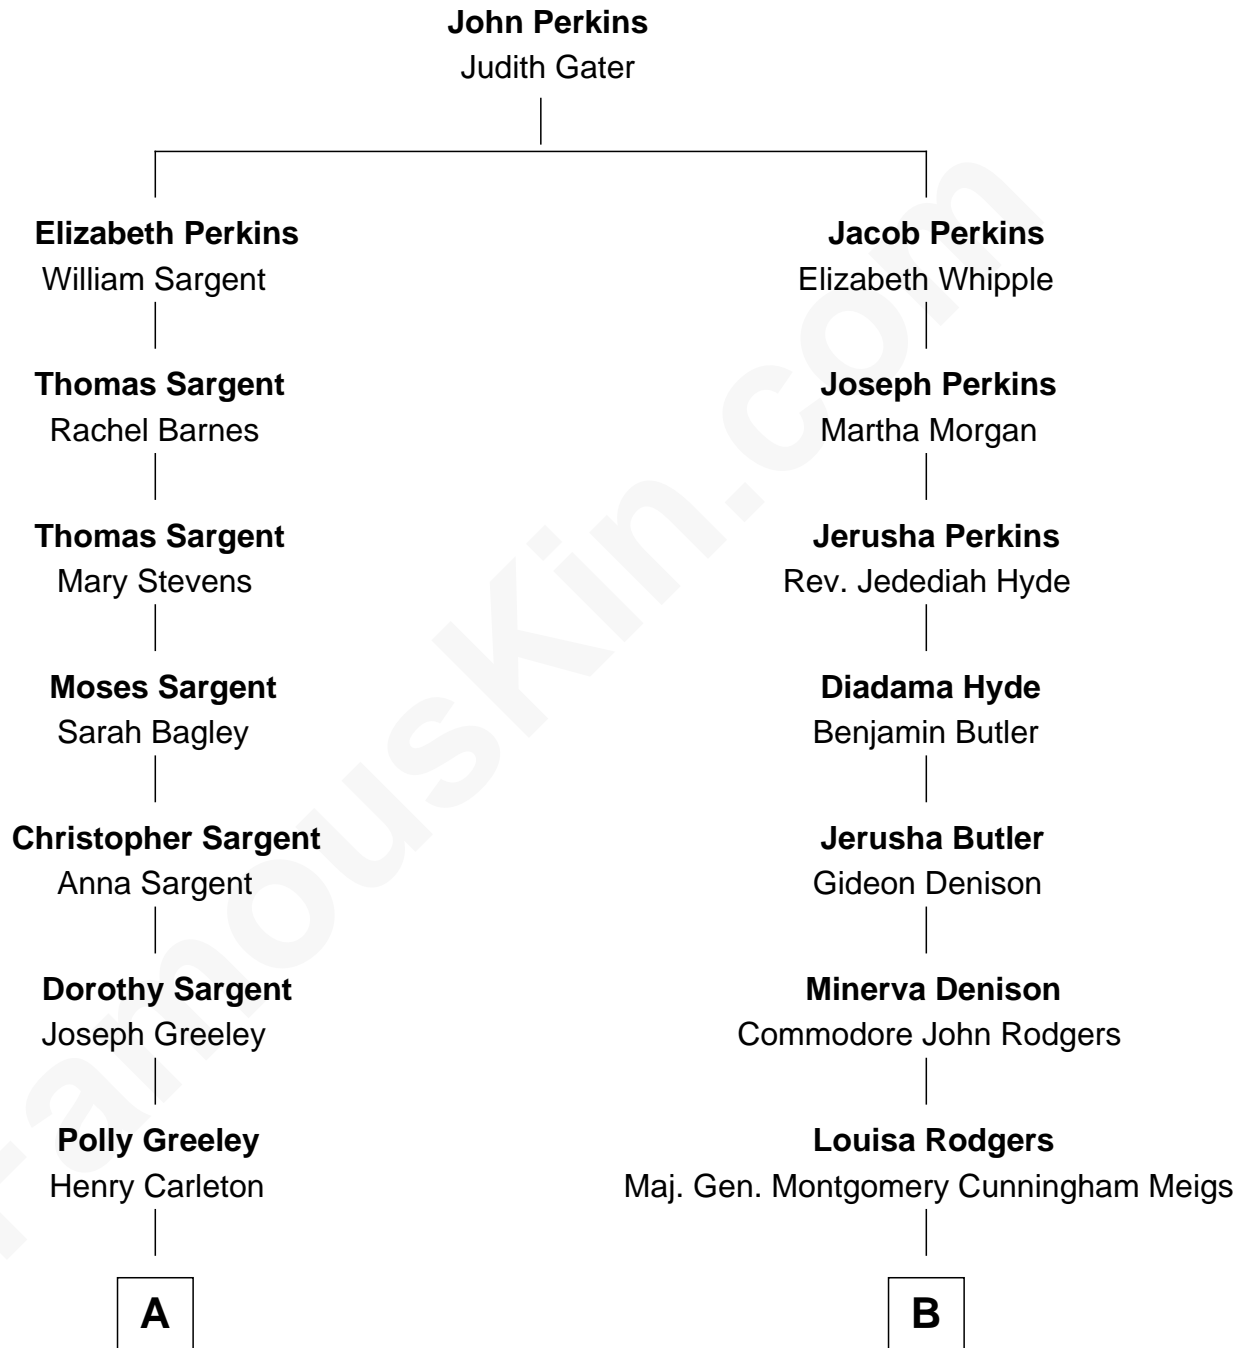

FamousKin.com Relationship Chart of

Charles A. Pillsbury

Co-Founder of C.A. Pillsbury Co.

8th cousin 3 times removed of

Parker Stevenson

TV and Movie Actor

A

Margaret Sprague Carleton

George Alfred Pillsbury

Charles A. Pillsbury

Co-Founder of C.A. Pillsbury Co.

B

Mary Montgomery Meigs

Col. Joseph Hancock Taylor

Evelyn Taylor

Eli Kirk Price