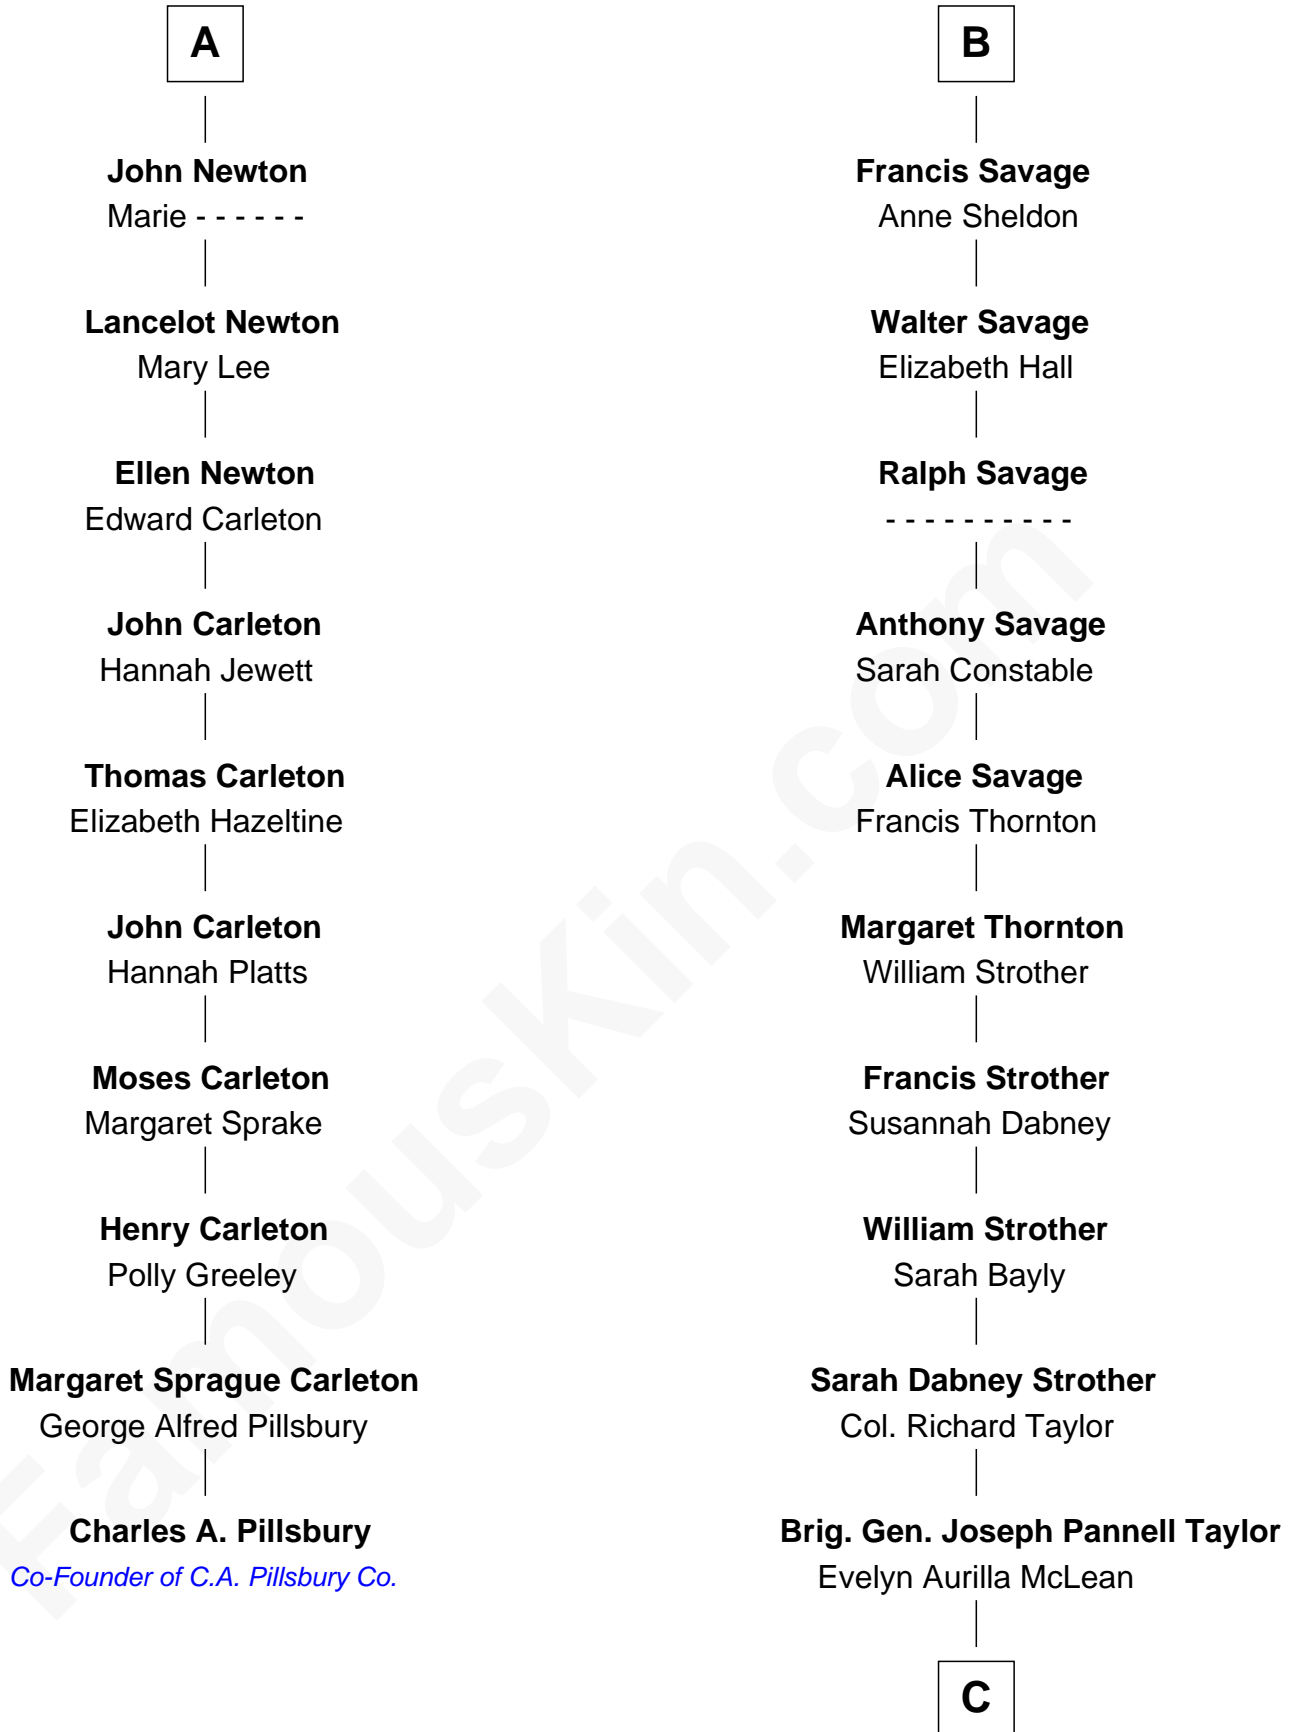

# FamousKin.com Relationship Chart of

**Charles A. Pillsbury**

*Co-Founder of C.A. Pillsbury Co.*

16th cousin 5 times removed of

**Parker Stevenson**

*TV and Movie Actor*

**Edmund Fitzalan**

Alice de Warenne

Eleanor Plantagenet

**Sir Richard Fitzalan**

Elizabeth de Bohun

**Elizabeth Fitzalan**

Sir Robert Goushill

**Joan Goushill**

Sir Thomas Stanley

**Katherine Stanley**

Sir John Savage

**Sir Christopher Savage**

Anne Stanley

**Sir Christopher Savage**

Anne Lygon

**B**

**C**

**Col. Joseph Hancock Taylor**

Mary Montgomery Meigs

**Evelyn Taylor**

Eli Kirk Price

**Philip Price**

Sarah Meade Harrison

**Sarah Meade Price**

Richard Stevenson Parker

**Parker Stevenson**