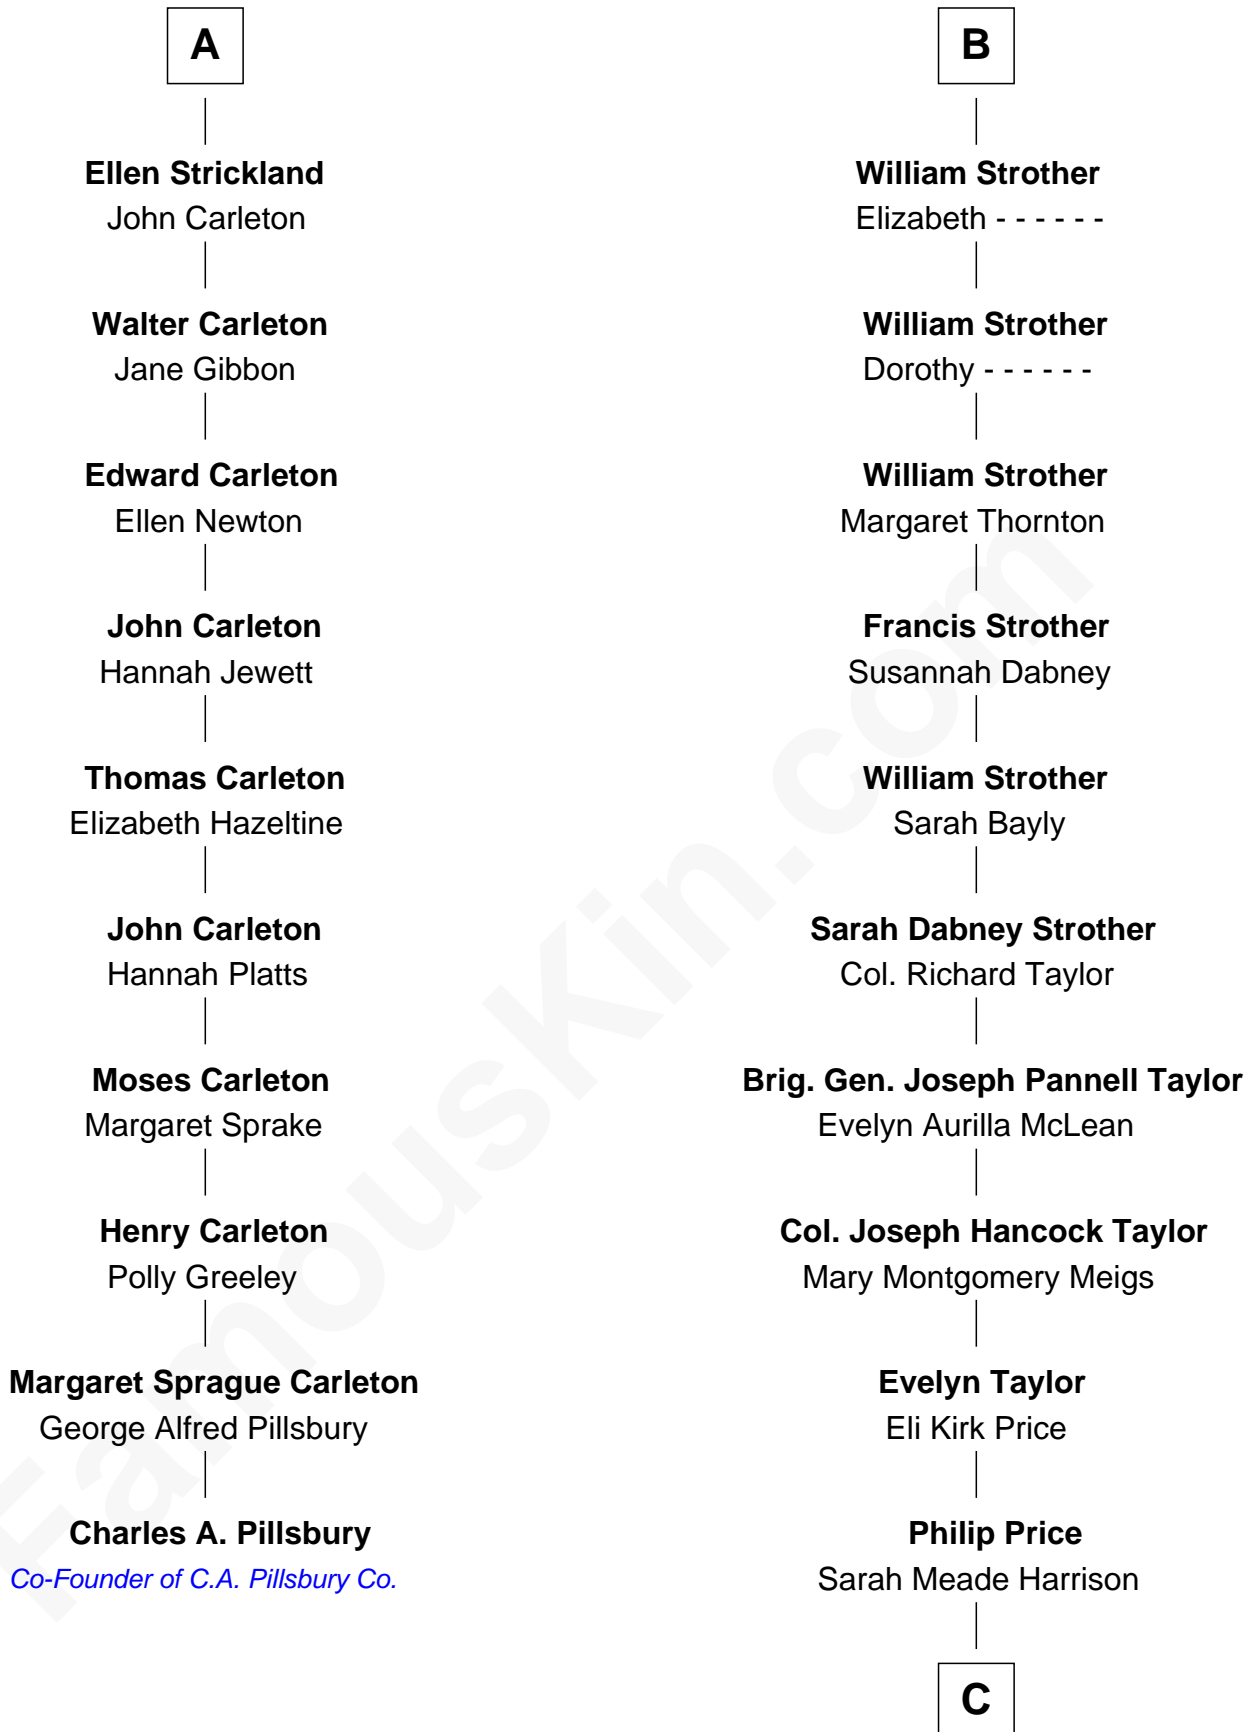

# FamousKin.com Relationship Chart of

**Charles A. Pillsbury**

*Co-Founder of C.A. Pillsbury Co.*

**16th cousin 2 times removed of**

**Parker Stevenson**

*TV and Movie Actor*

**Sir Ralph Neville**

*with wife  
Margaret de Stafford*

Sir John Dawney

**Anne Ward**

Sir Ralph Neville

**Anne Dawney**

Sir George Conyers

**Katherine Neville**

Sir Walter Strickland

**Sir John Conyers**

Agnes Bowes

**Walter Strickland**

Agnes - - - - -

**Eleanor Conyers**

Lancelot Strother

**A**

**B**

**C**