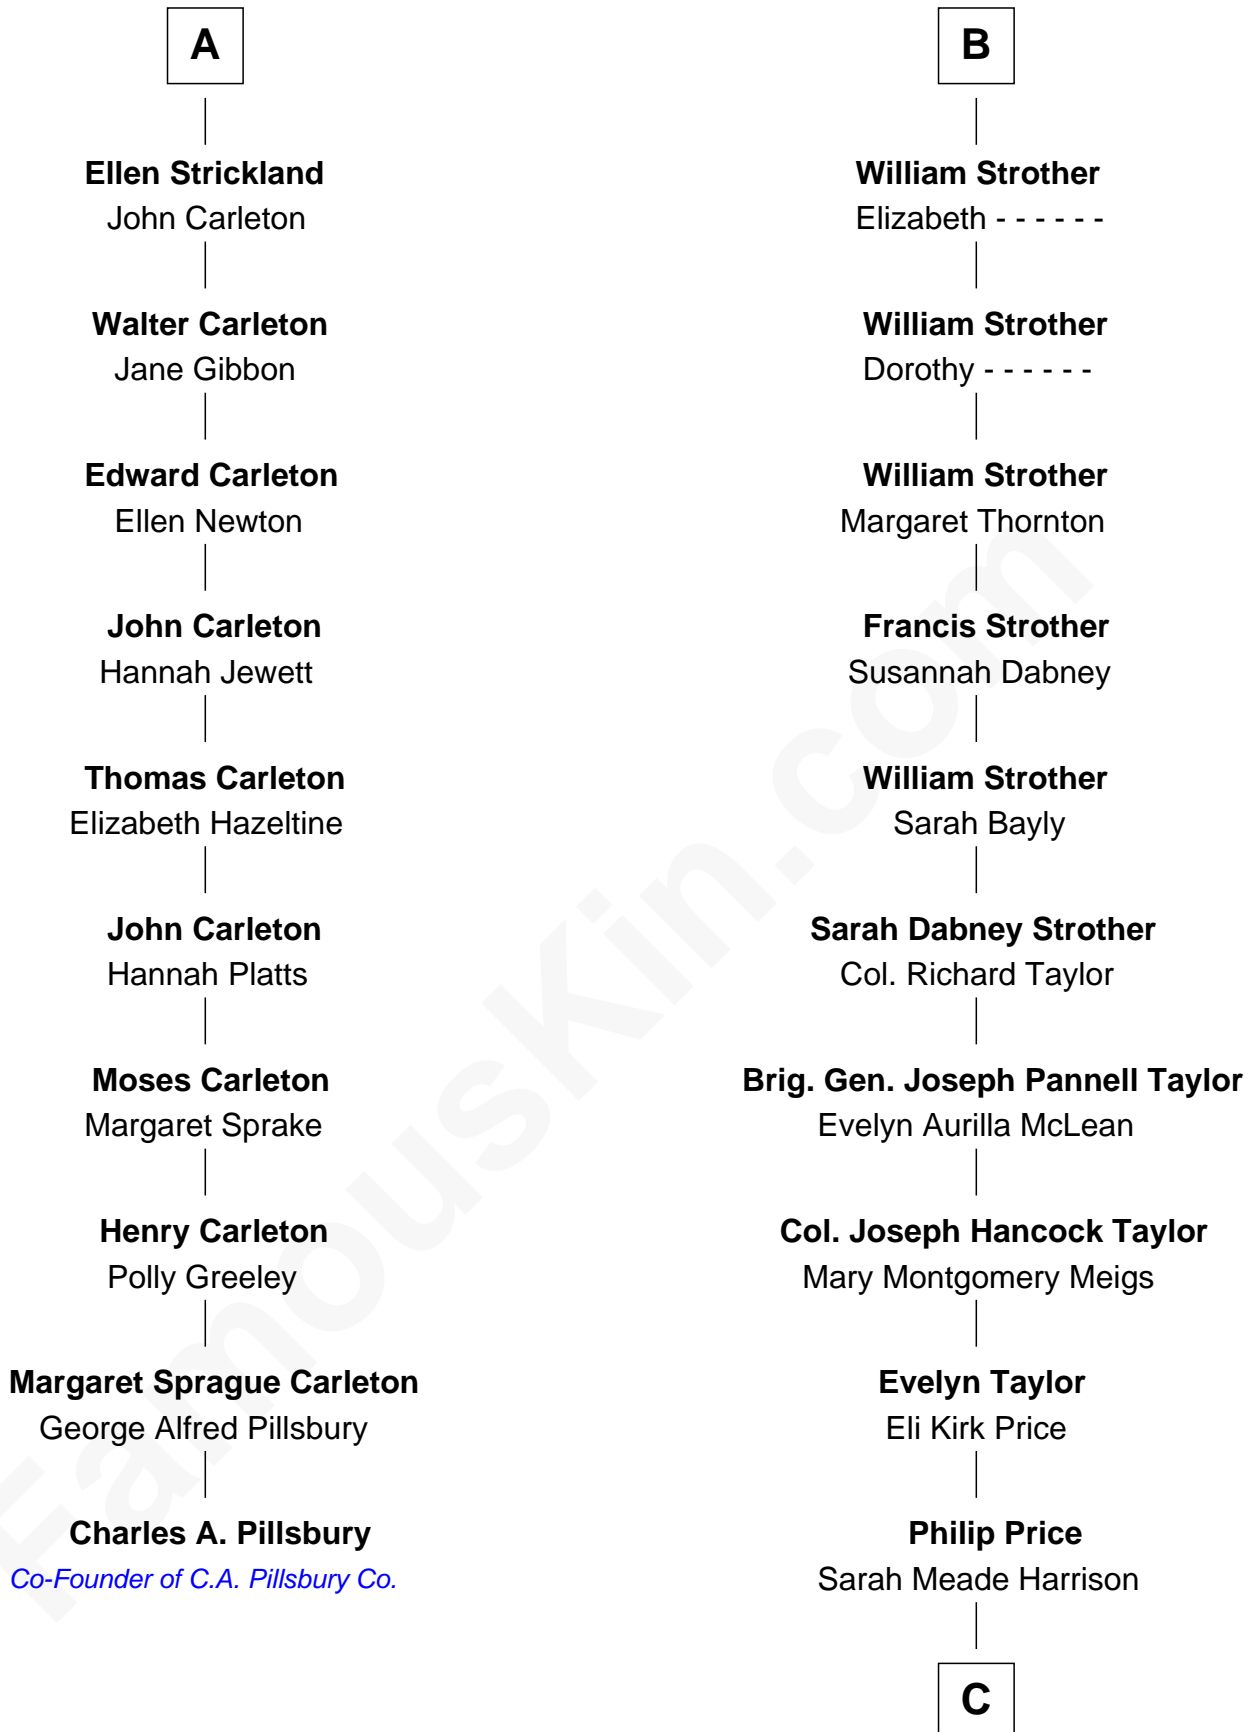

# FamousKin.com Relationship Chart of

**Charles A. Pillsbury**

*Co-Founder of C.A. Pillsbury Co.*

16th cousin 2 times removed of

**Parker Stevenson**

*TV and Movie Actor*

**C**

**Sarah Meade Price**  
Richard Stevenson Parker