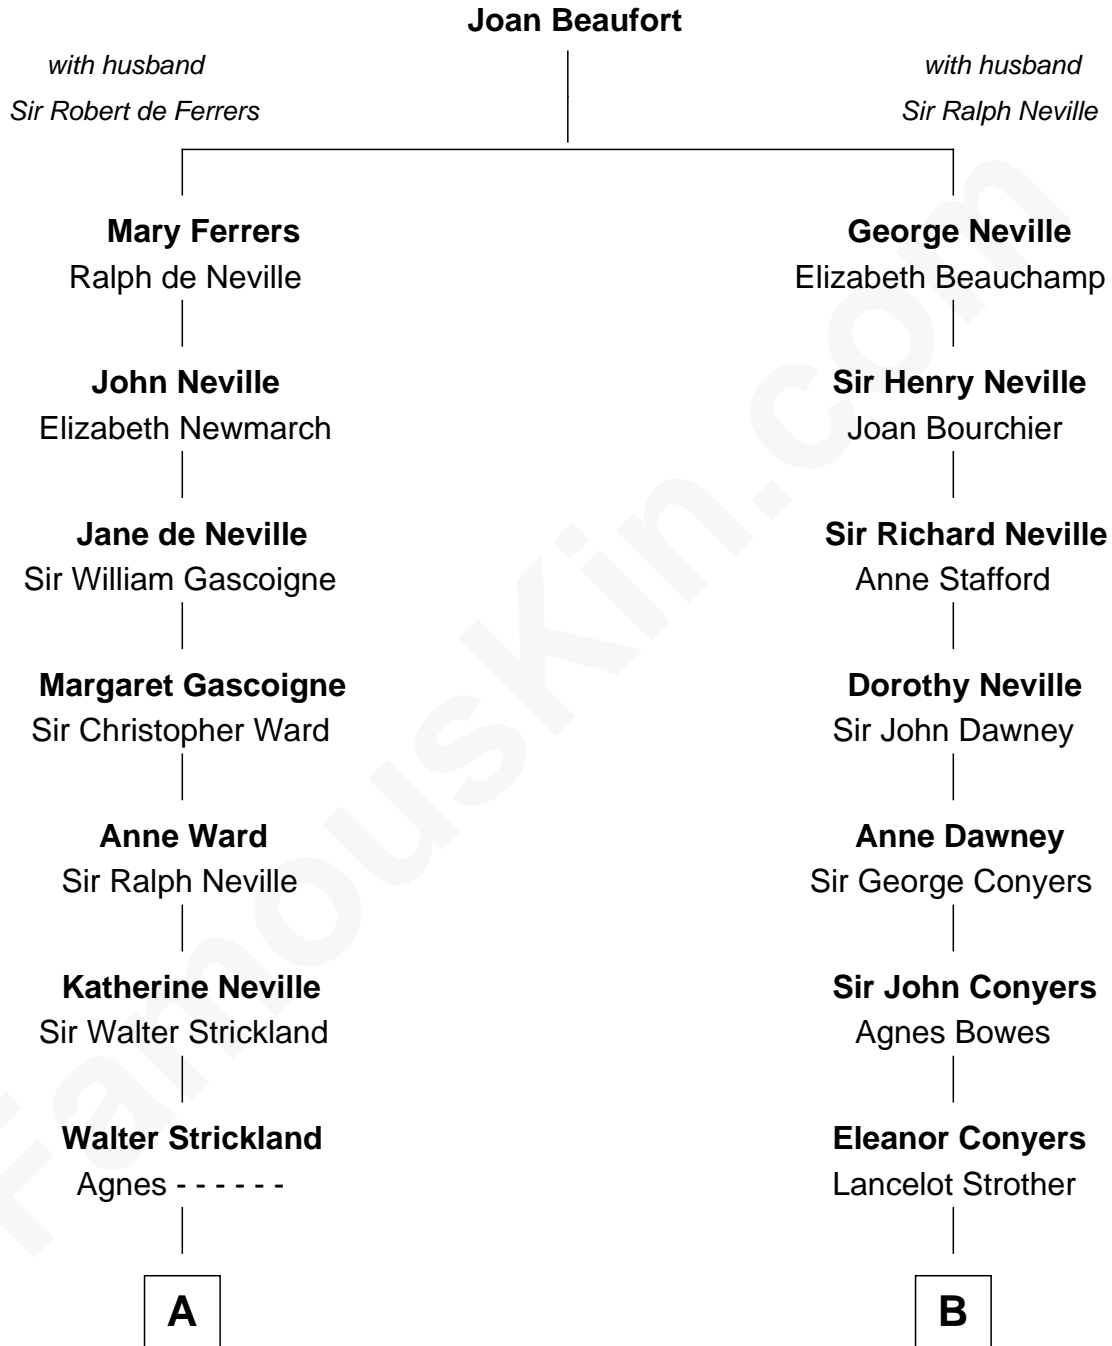

# FamousKin.com Relationship Chart of

**Charles A. Pillsbury**

*Co-Founder of C.A. Pillsbury Co.*

16th cousin 2 times removed of

**Parker Stevenson**

*TV and Movie Actor*

**C**

**Sarah Meade Price**  
Richard Stevenson Parker

**Parker Stevenson**  
*TV and Movie Actor*

FamousKin.com