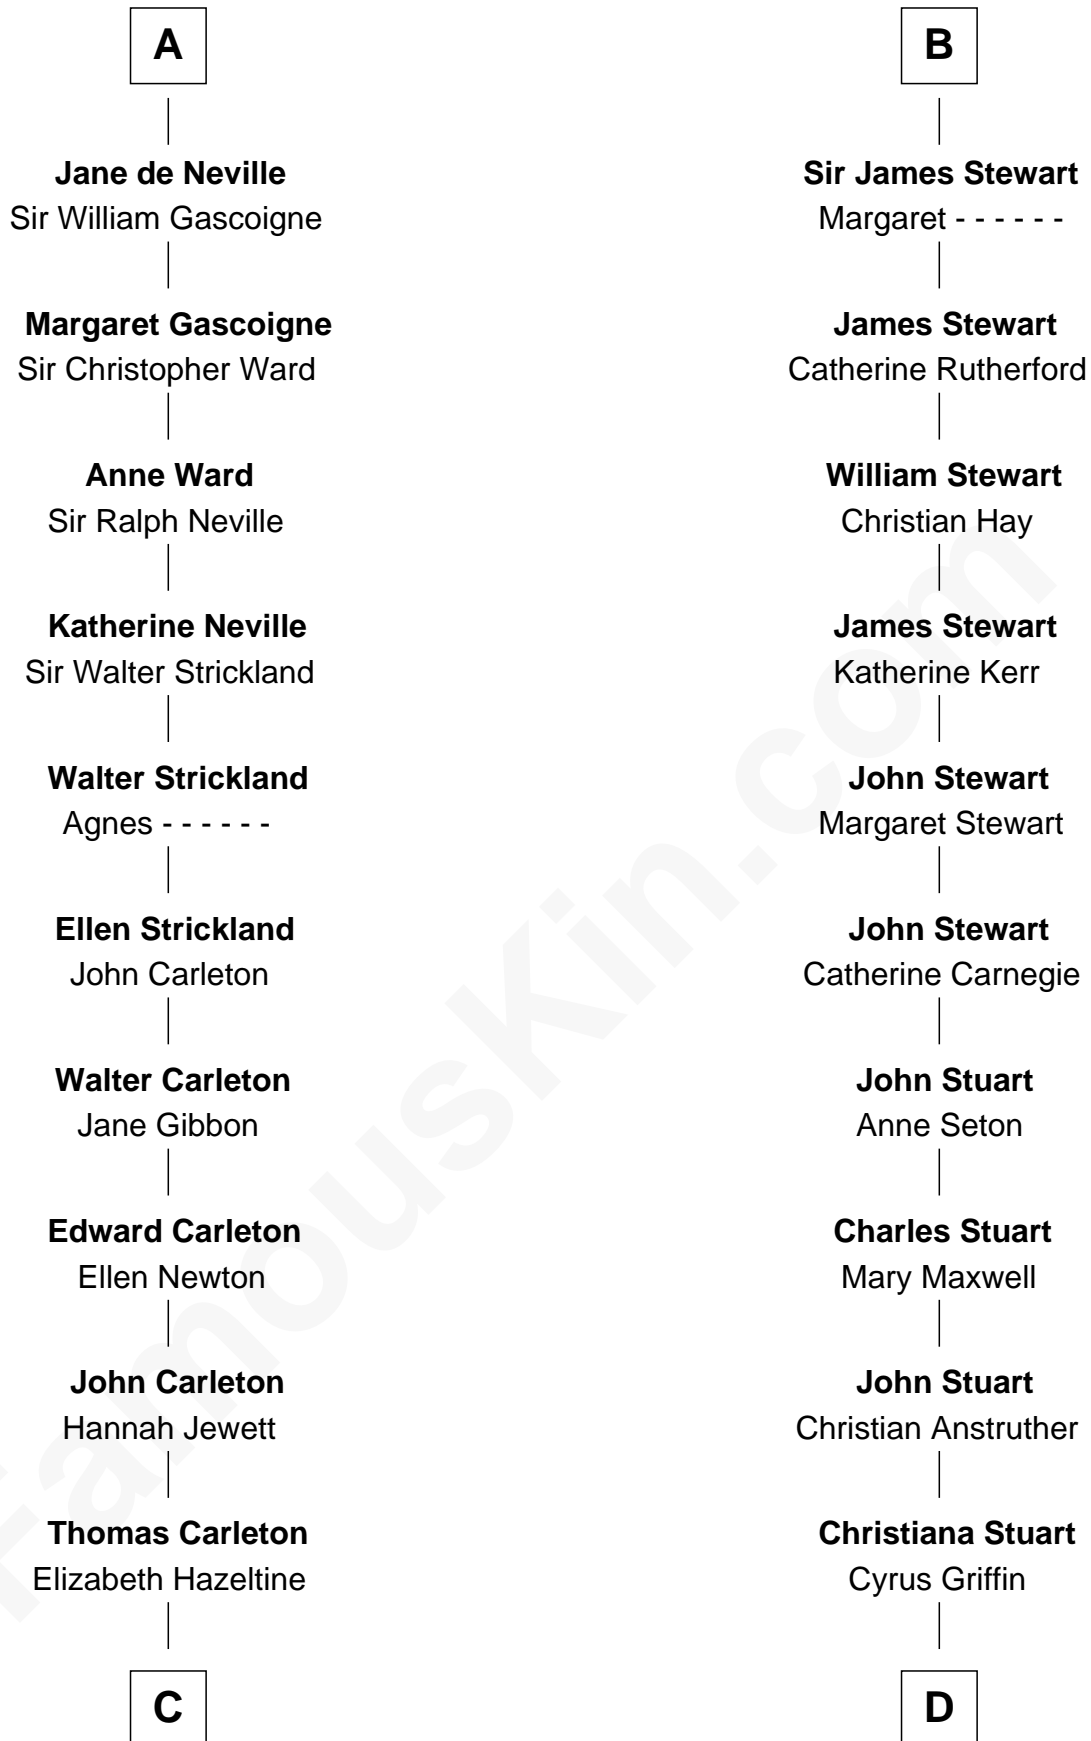

FamousKin.com

Relationship Chart of

Charles A. Pillsbury

Co-Founder of C.A. Pillsbury Co.

21st cousin of

Johnny Mercer

Songwriter and Co-Founder of Capitol Records

Alan la Zouche

Ellen de Quincy

C

John Carleton
Hannah Platts

Moses Carleton
Margaret Sprake

Henry Carleton
Polly Greeley

Margaret Sprague Carleton
George Alfred Pillsbury

Charles A. Pillsbury
Co-Founder of C.A. Pillsbury Co.