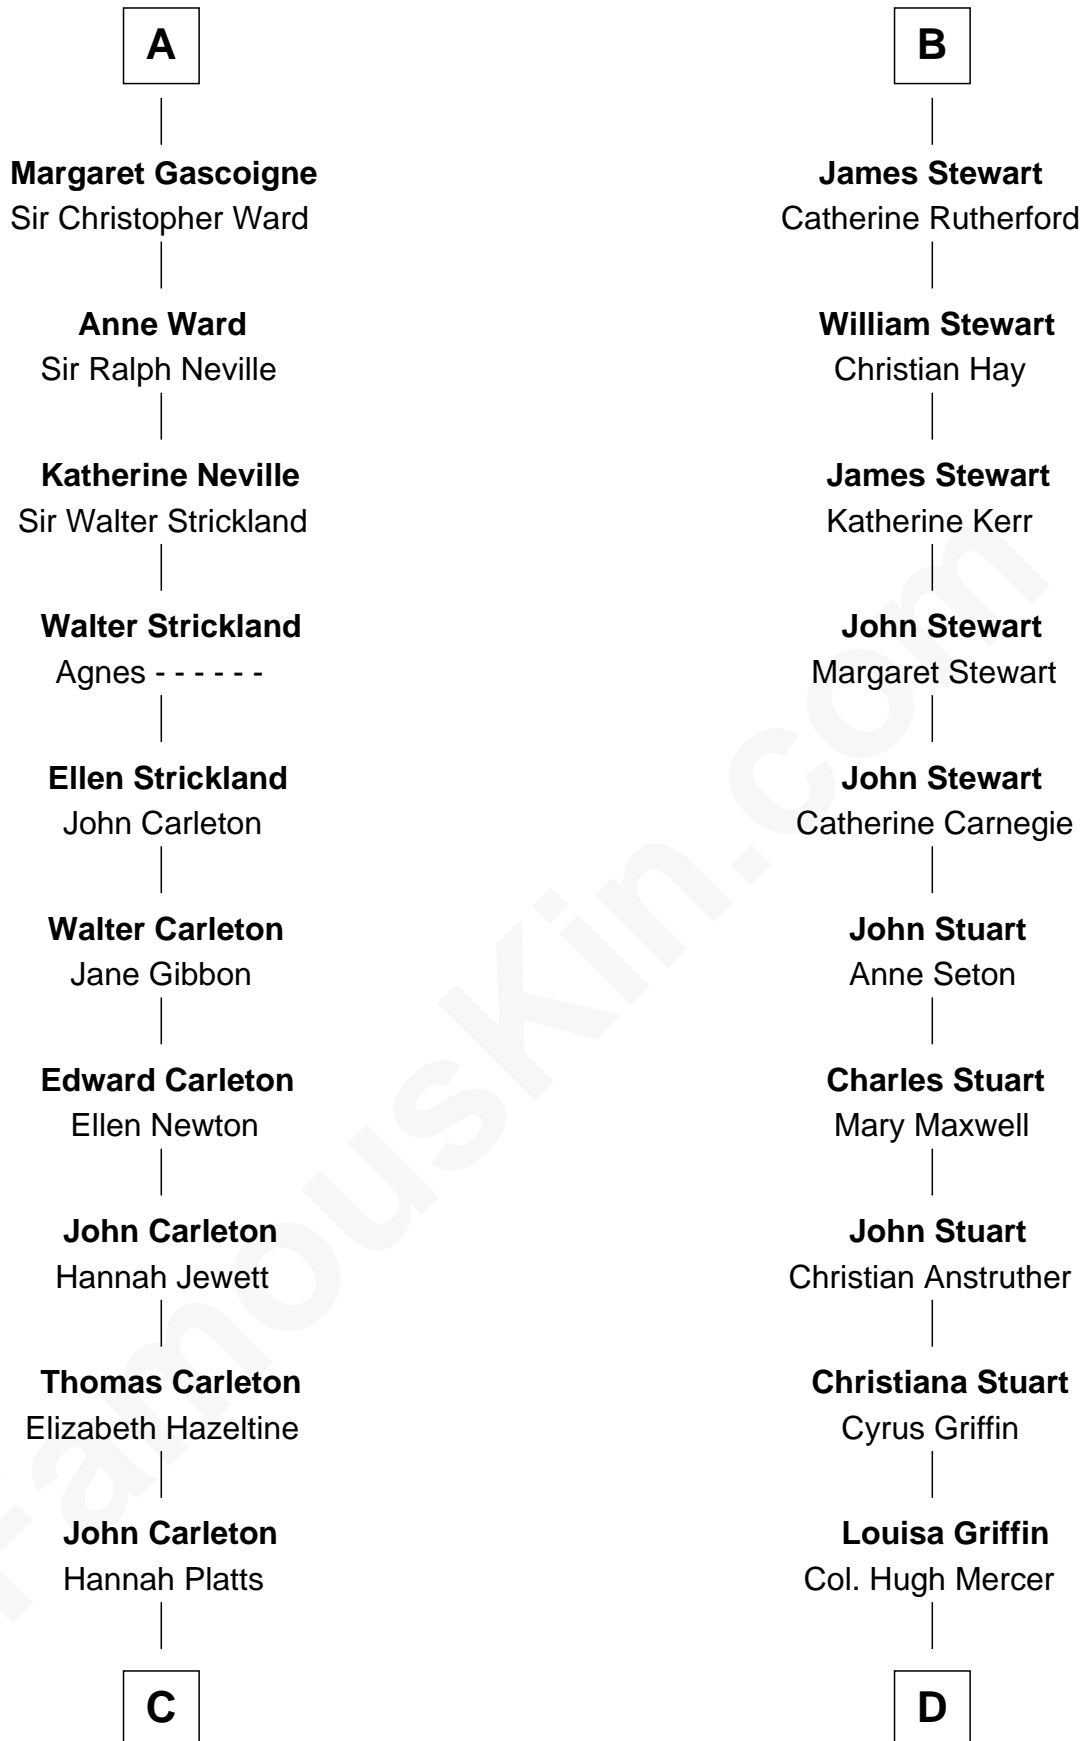

FamousKin.com

Relationship Chart of

Charles A. Pillsbury

Co-Founder of C.A. Pillsbury Co.

20th cousin of

Johnny Mercer

Songwriter and Co-Founder of Capitol Records

C

Moses Carleton
Margaret Sprake

Henry Carleton
Polly Greeley

Margaret Sprague Carleton
George Alfred Pillsbury

Charles A. Pillsbury
Co-Founder of C.A. Pillsbury Co.

D

Gen. Hugh Weedon Mercer
Mary Stiles Anderson