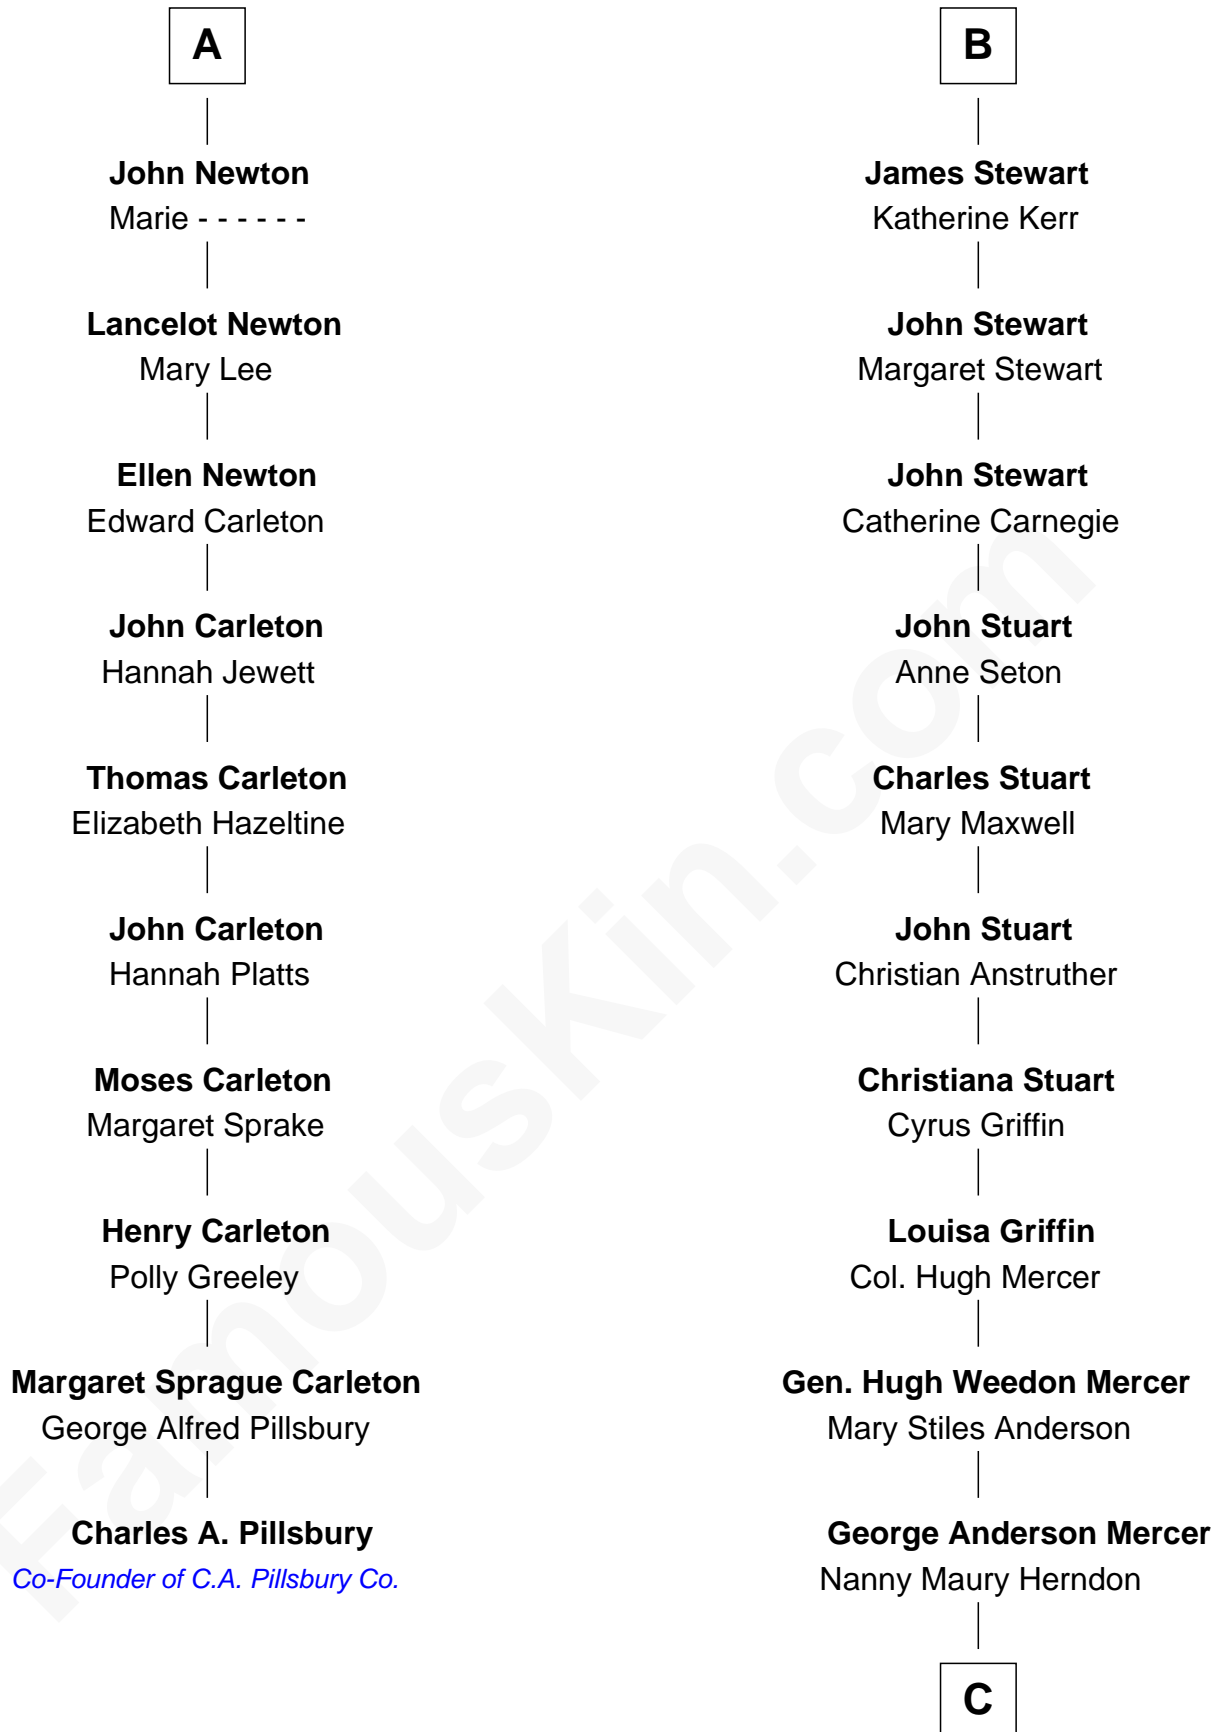

## Relationship Chart of

### Charles A. Pillsbury

Co-Founder of C.A. Pillsbury Co.

16th cousin 2 times removed of

**Johnny Mercer**

Songwriter and Co-Founder of Capitol Records

**Edmund Fitzalan**

Alice de Warenne

C