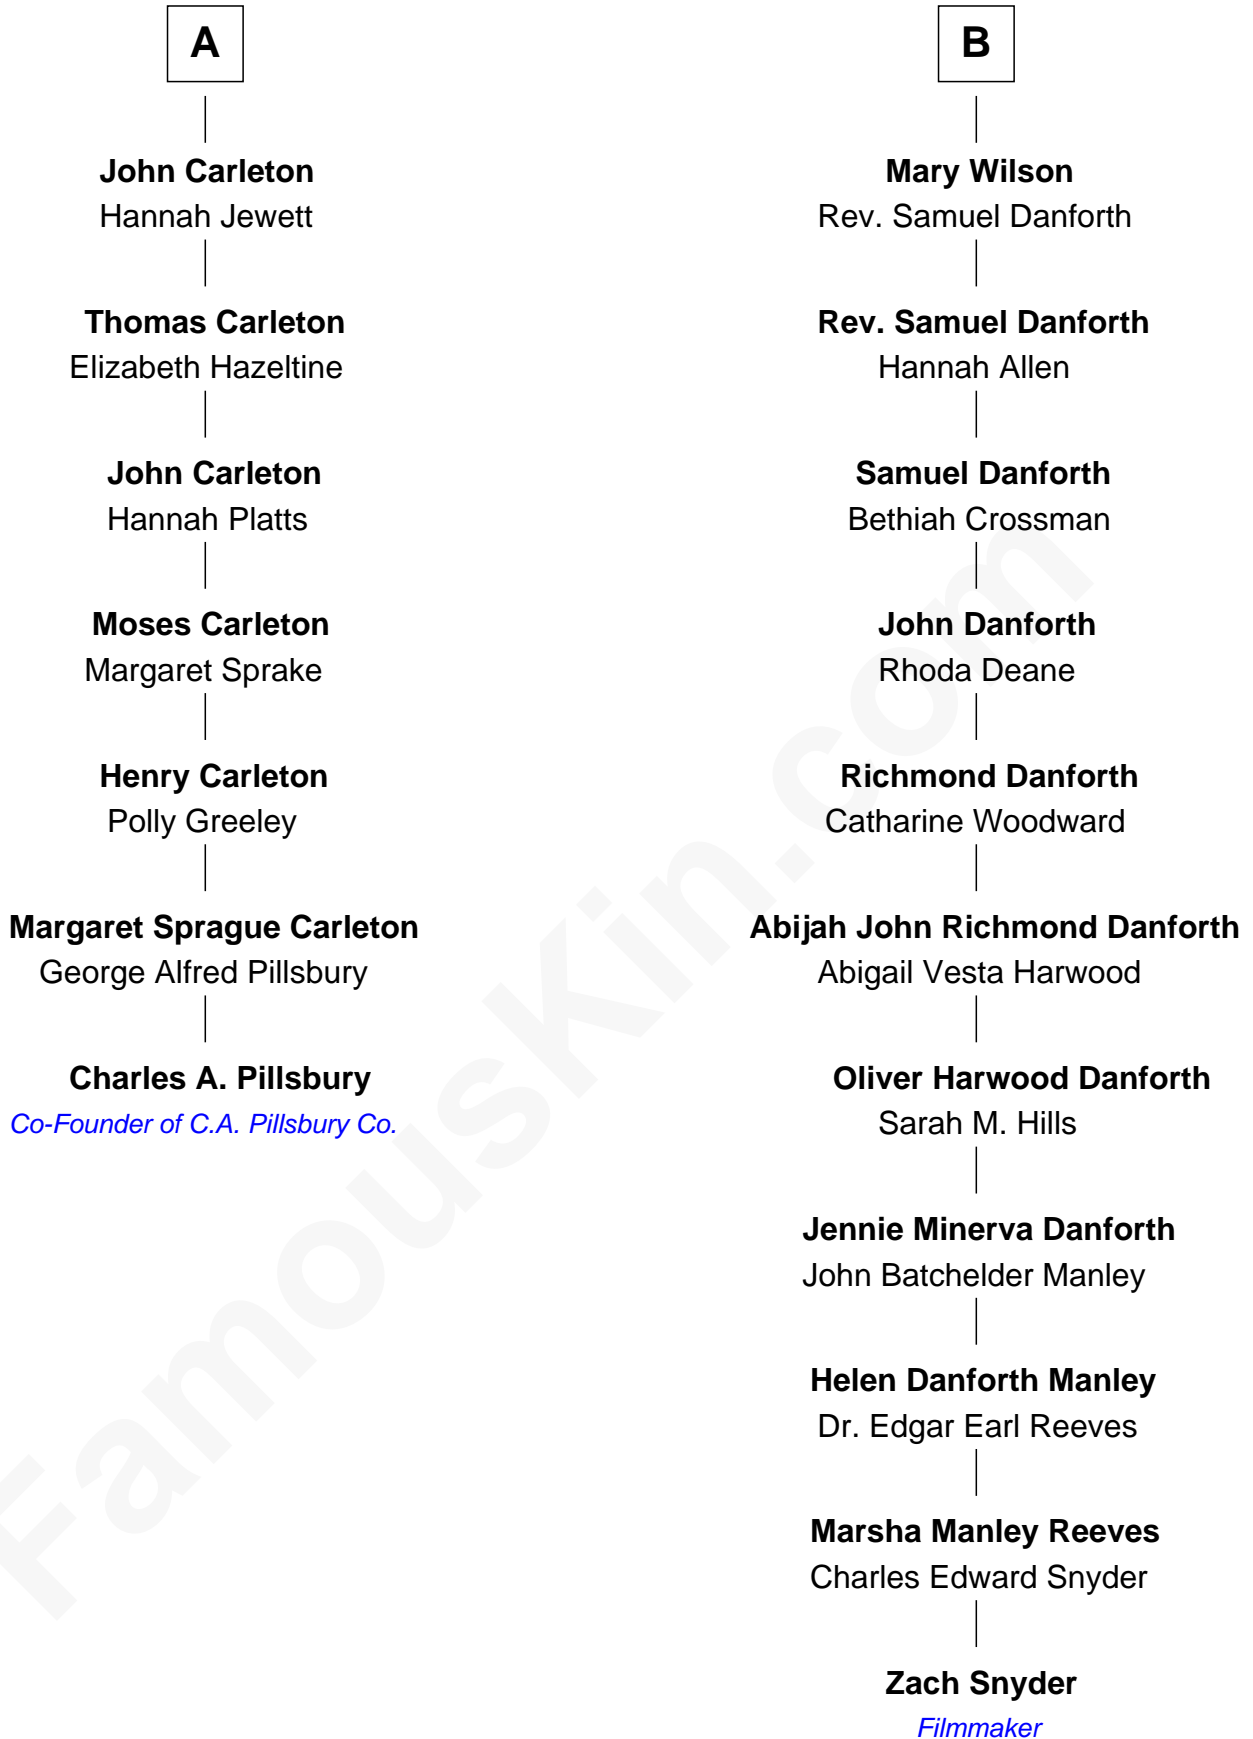

# FamousKin.com Relationship Chart of

**Charles A. Pillsbury**

*Co-Founder of C.A. Pillsbury Co.*

13th cousin 4 times removed of

**Zach Snyder**

*Filmmaker*

**Sir William FitzHugh**

Margery Willoughby

Zach Snyder photo by [Gage Skidmore](#) (CC BY-SA 2.0)