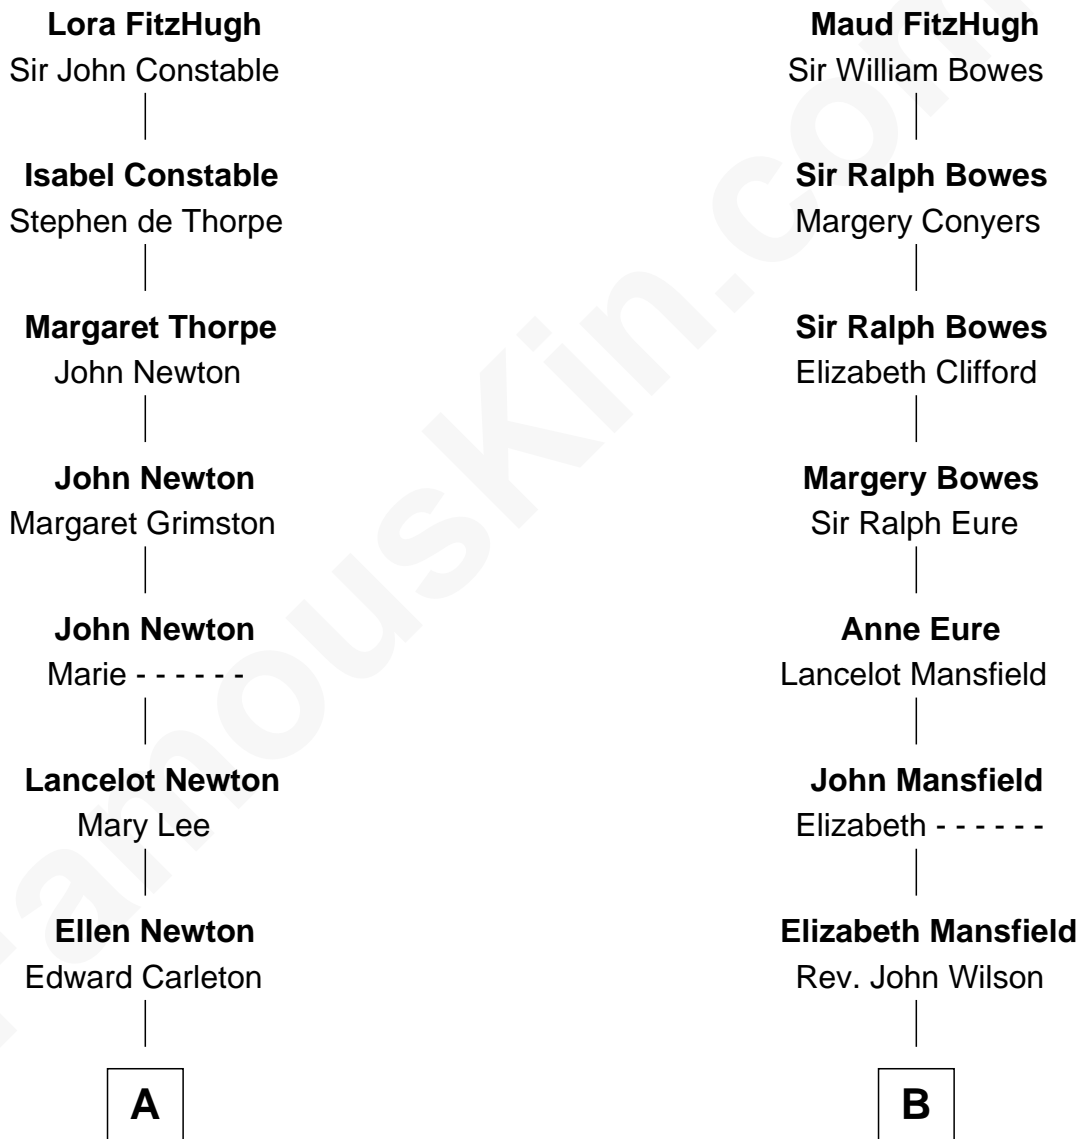

# FamousKin.com Relationship Chart of

**Charles A. Pillsbury**

*Co-Founder of C.A. Pillsbury Co.*

13th cousin 4 times removed of

**Zach Snyder**

*Filmmaker*

**Sir William FitzHugh**

Margery Willoughby

Zach Snyder photo by [Gage Skidmore](#) (CC BY-SA 2.0)