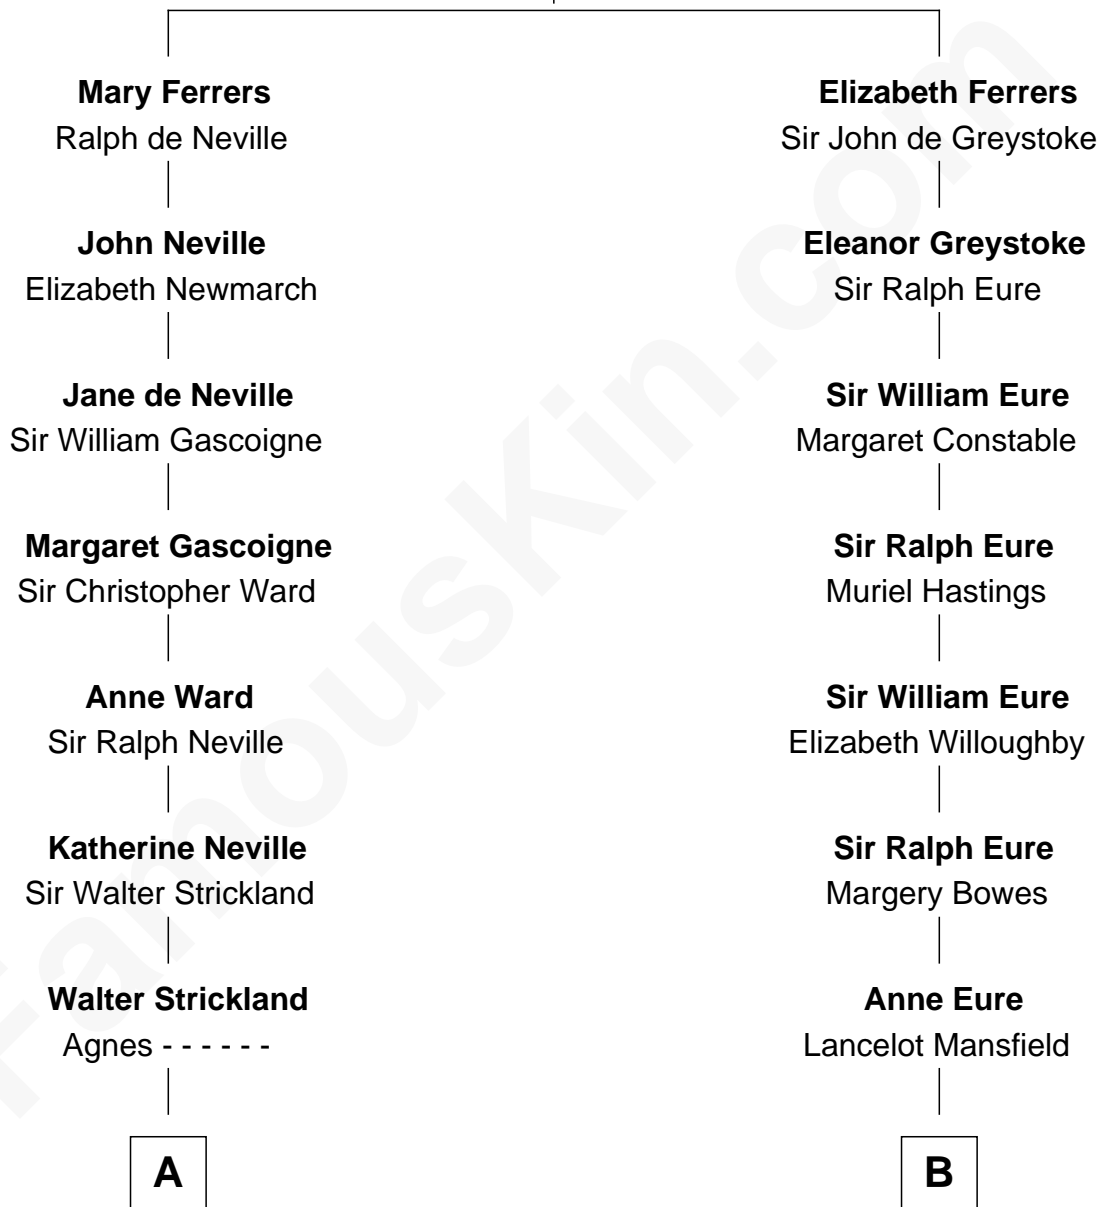

FamousKin.com Relationship Chart of

Charles A. Pillsbury

Co-Founder of C.A. Pillsbury Co.

16th cousin 3 times removed of

Zach Snyder

Filmmaker

Sir Robert de Ferrers

Joan Beaufort

C

Helen Danforth Manley

Dr. Edgar Earl Reeves

Marsha Manley Reeves

Charles Edward Snyder

Zach Snyder

Filmmaker

FamousKin.com