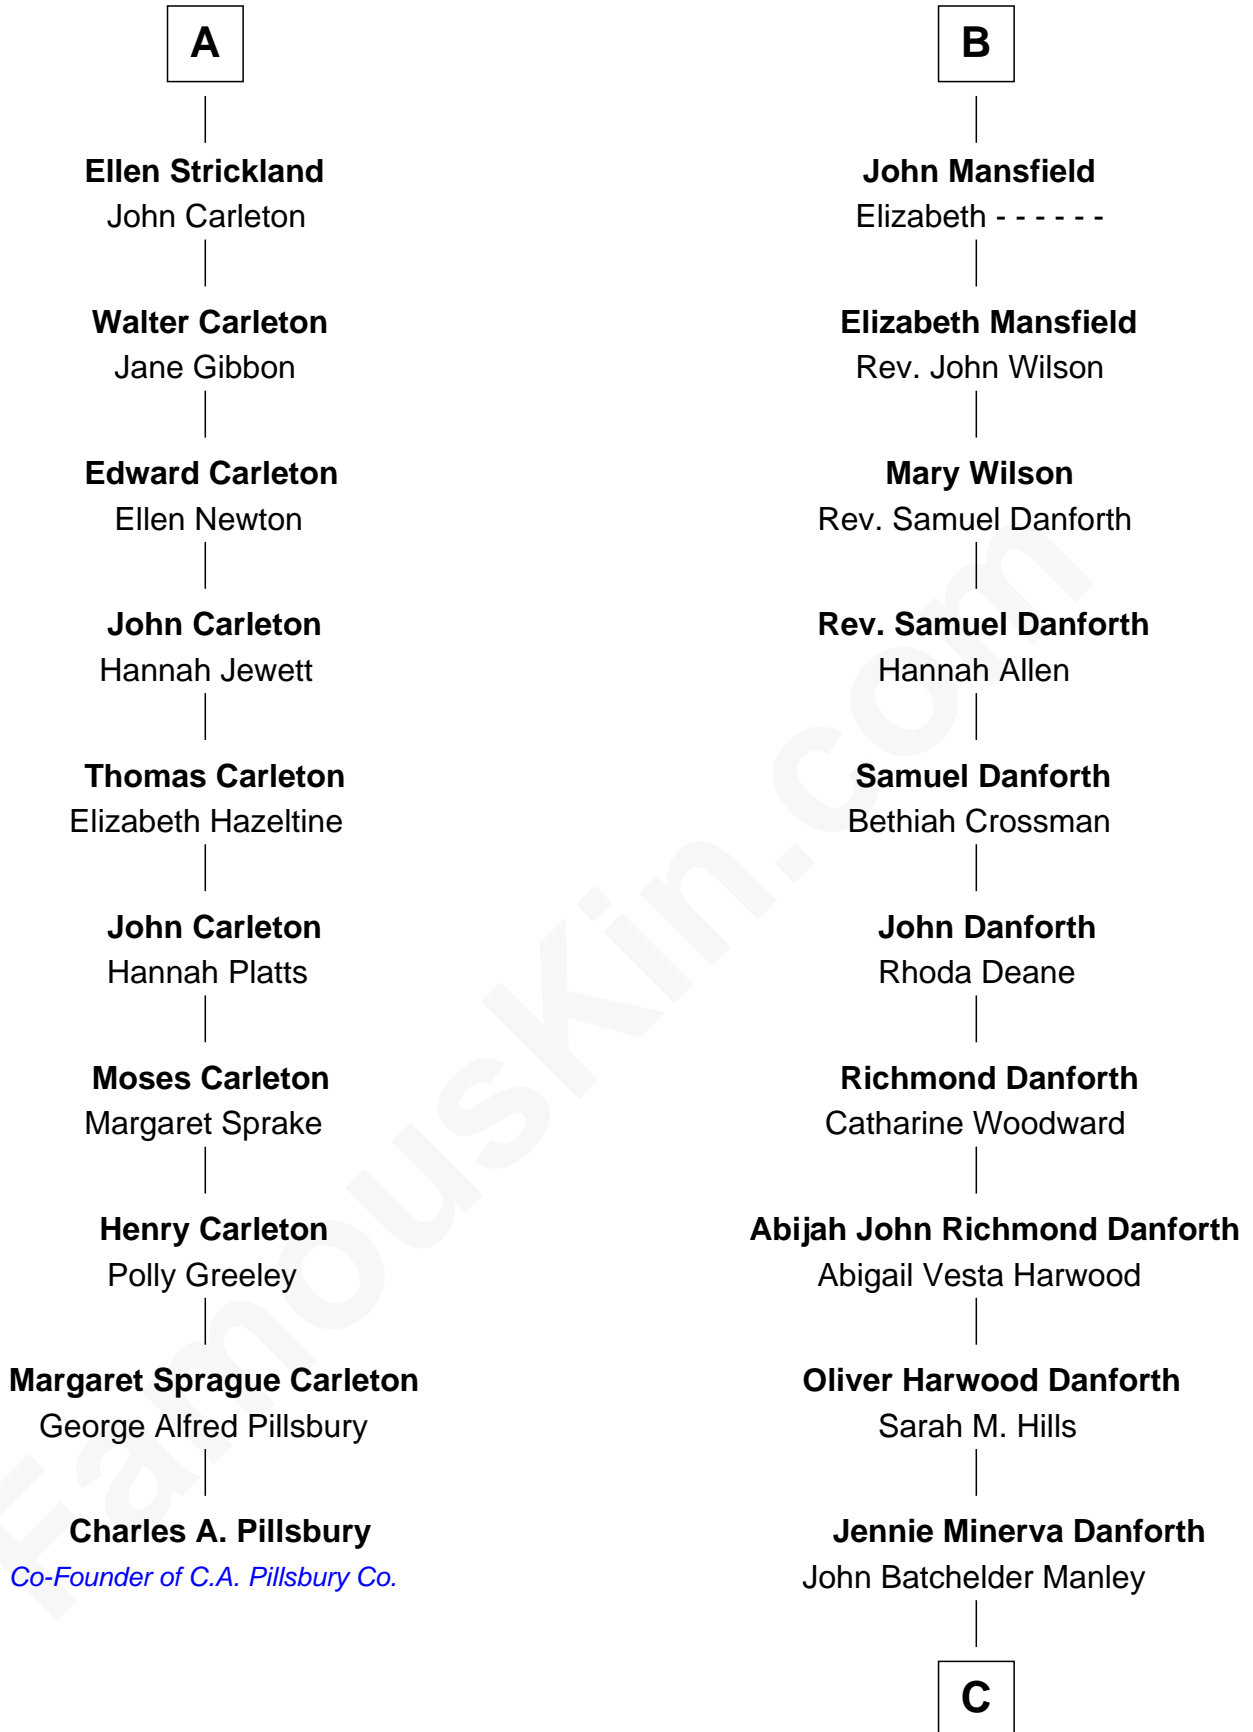

FamousKin.com Relationship Chart of

Charles A. Pillsbury

Co-Founder of C.A. Pillsbury Co.

16th cousin 3 times removed of

Zach Snyder

Filmmaker

Sir Robert de Ferrers

Joan Beaufort