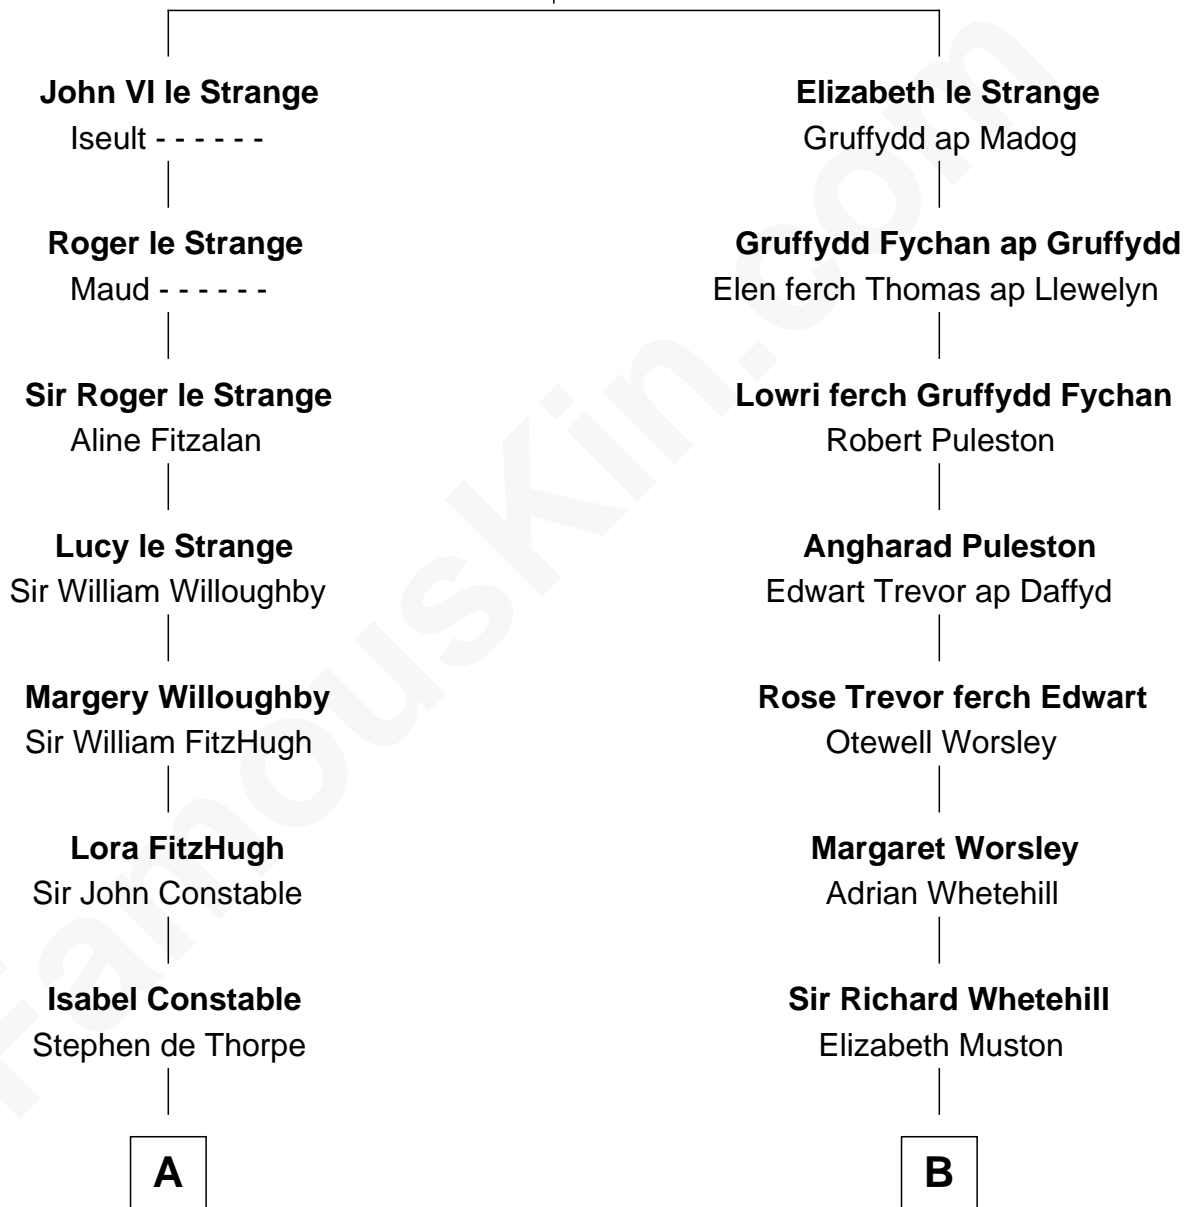

John V le Strange

Maud de Walton