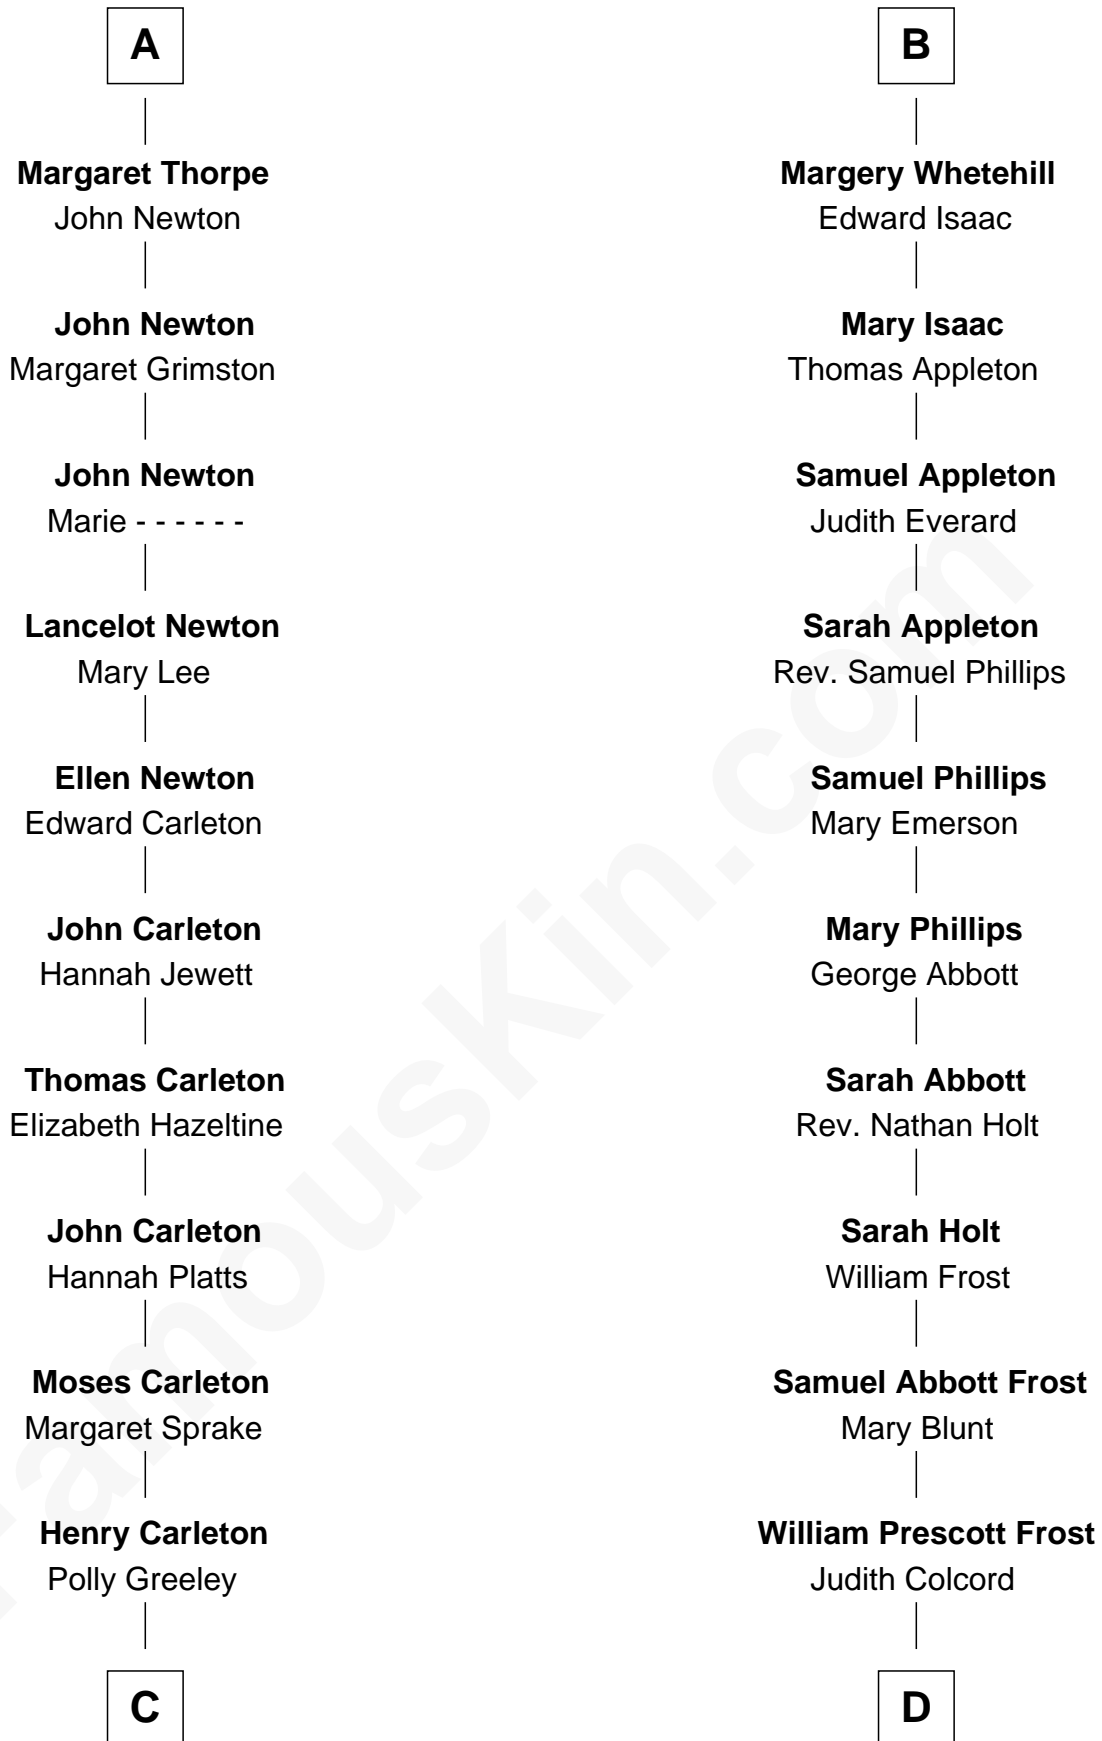

FamousKin.com

Relationship Chart of

Charles A. Pillsbury

Co-Founder of C.A. Pillsbury Co.

18th cousin of

Robert Frost

Poet and Playwright

John V le Strange

Maud de Walton

C

Margaret Sprague Carleton

George Alfred Pillsbury

Charles A. Pillsbury

Co-Founder of C.A. Pillsbury Co.

D

William Prescott Frost