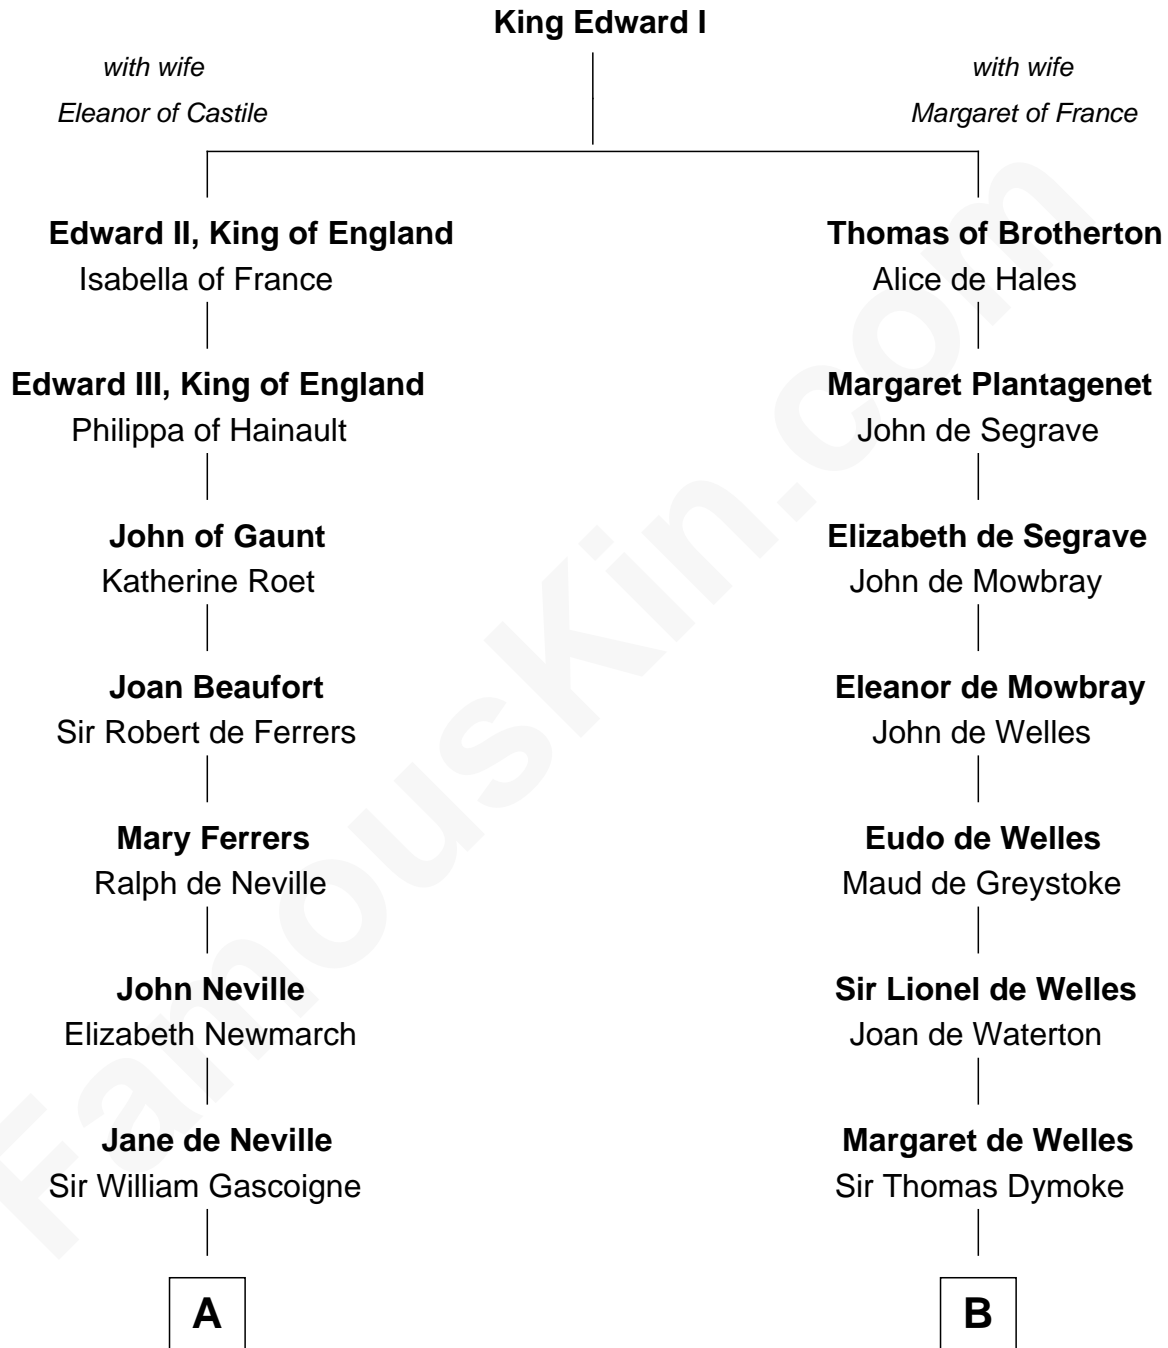

## Relationship Chart of

**Charles A. Pillsbury**

*Co-Founder of C.A. Pillsbury Co.*

20th cousin of

**Robert Frost**

*Poet and Playwright*

**C**

**Moses Carleton**  
Margaret Sprake