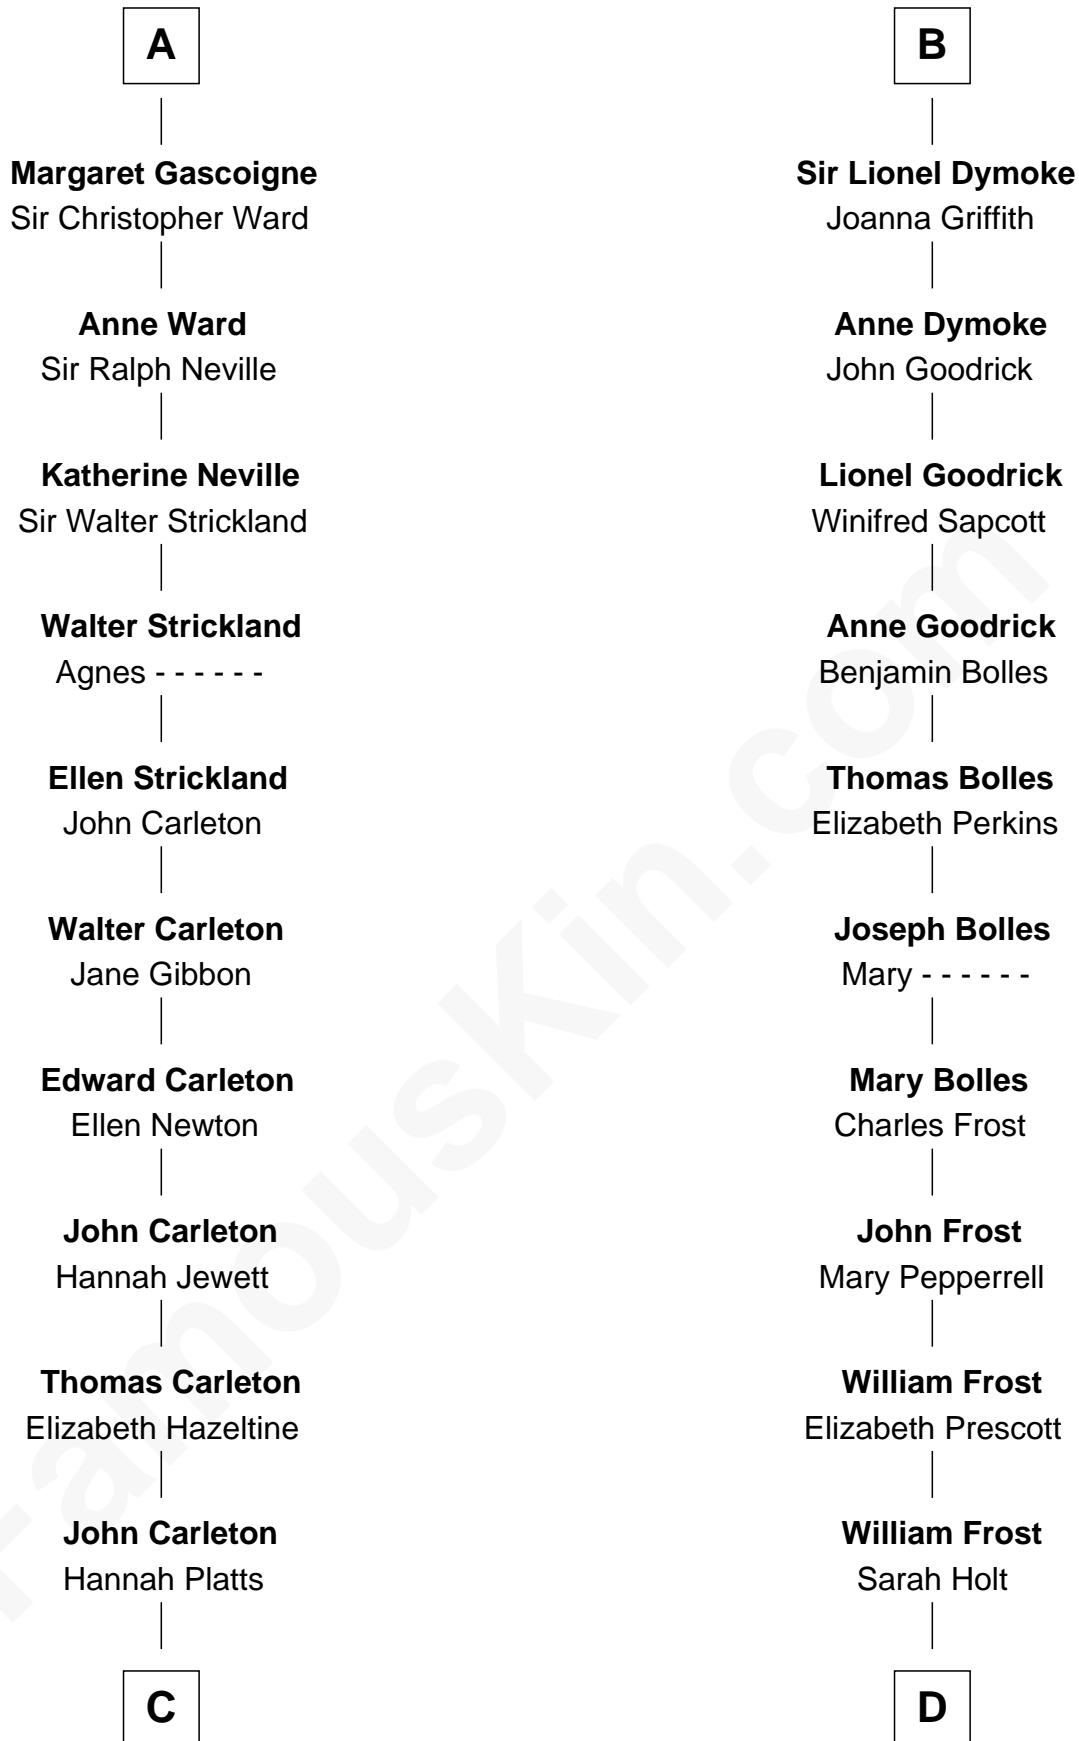

## Relationship Chart of

**Charles A. Pillsbury**

*Co-Founder of C.A. Pillsbury Co.*

20th cousin of

**Robert Frost**

*Poet and Playwright*

**C**

**Moses Carleton**  
Margaret Sprake

**Henry Carleton**  
Polly Greeley

**Margaret Sprague Carleton**  
George Alfred Pillsbury

**Charles A. Pillsbury**  
*Co-Founder of C.A. Pillsbury Co.*

**D**

**Samuel Abbott Frost**  
Mary Blunt

**William Prescott Frost**  
Judith Colcord