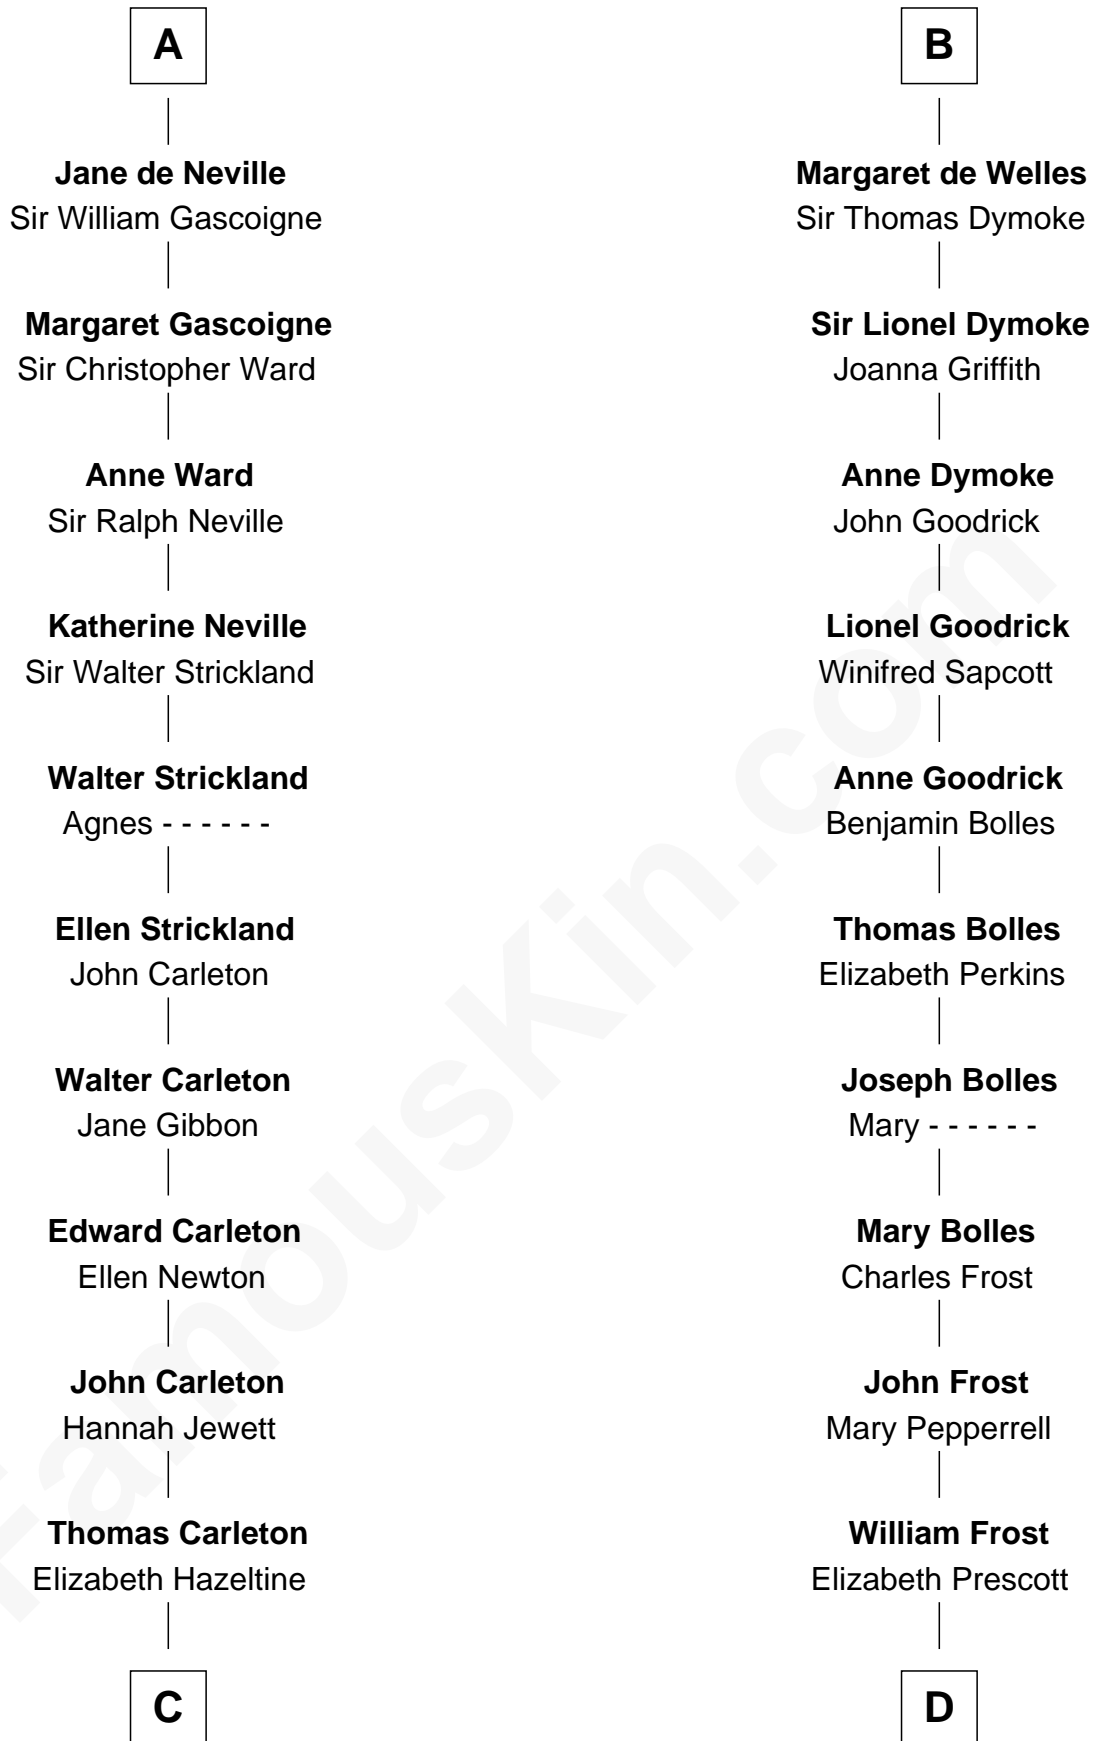

## Relationship Chart of

**Charles A. Pillsbury**

*Co-Founder of C.A. Pillsbury Co.*

21st cousin of

**Robert Frost**

*Poet and Playwright*

**C**

**John Carleton**  
Hannah Platts

**Moses Carleton**  
Margaret Sprake

**Henry Carleton**  
Polly Greeley

**Margaret Sprague Carleton**  
George Alfred Pillsbury

**Charles A. Pillsbury**  
*Co-Founder of C.A. Pillsbury Co.*

**D**

**William Frost**  
Sarah Holt