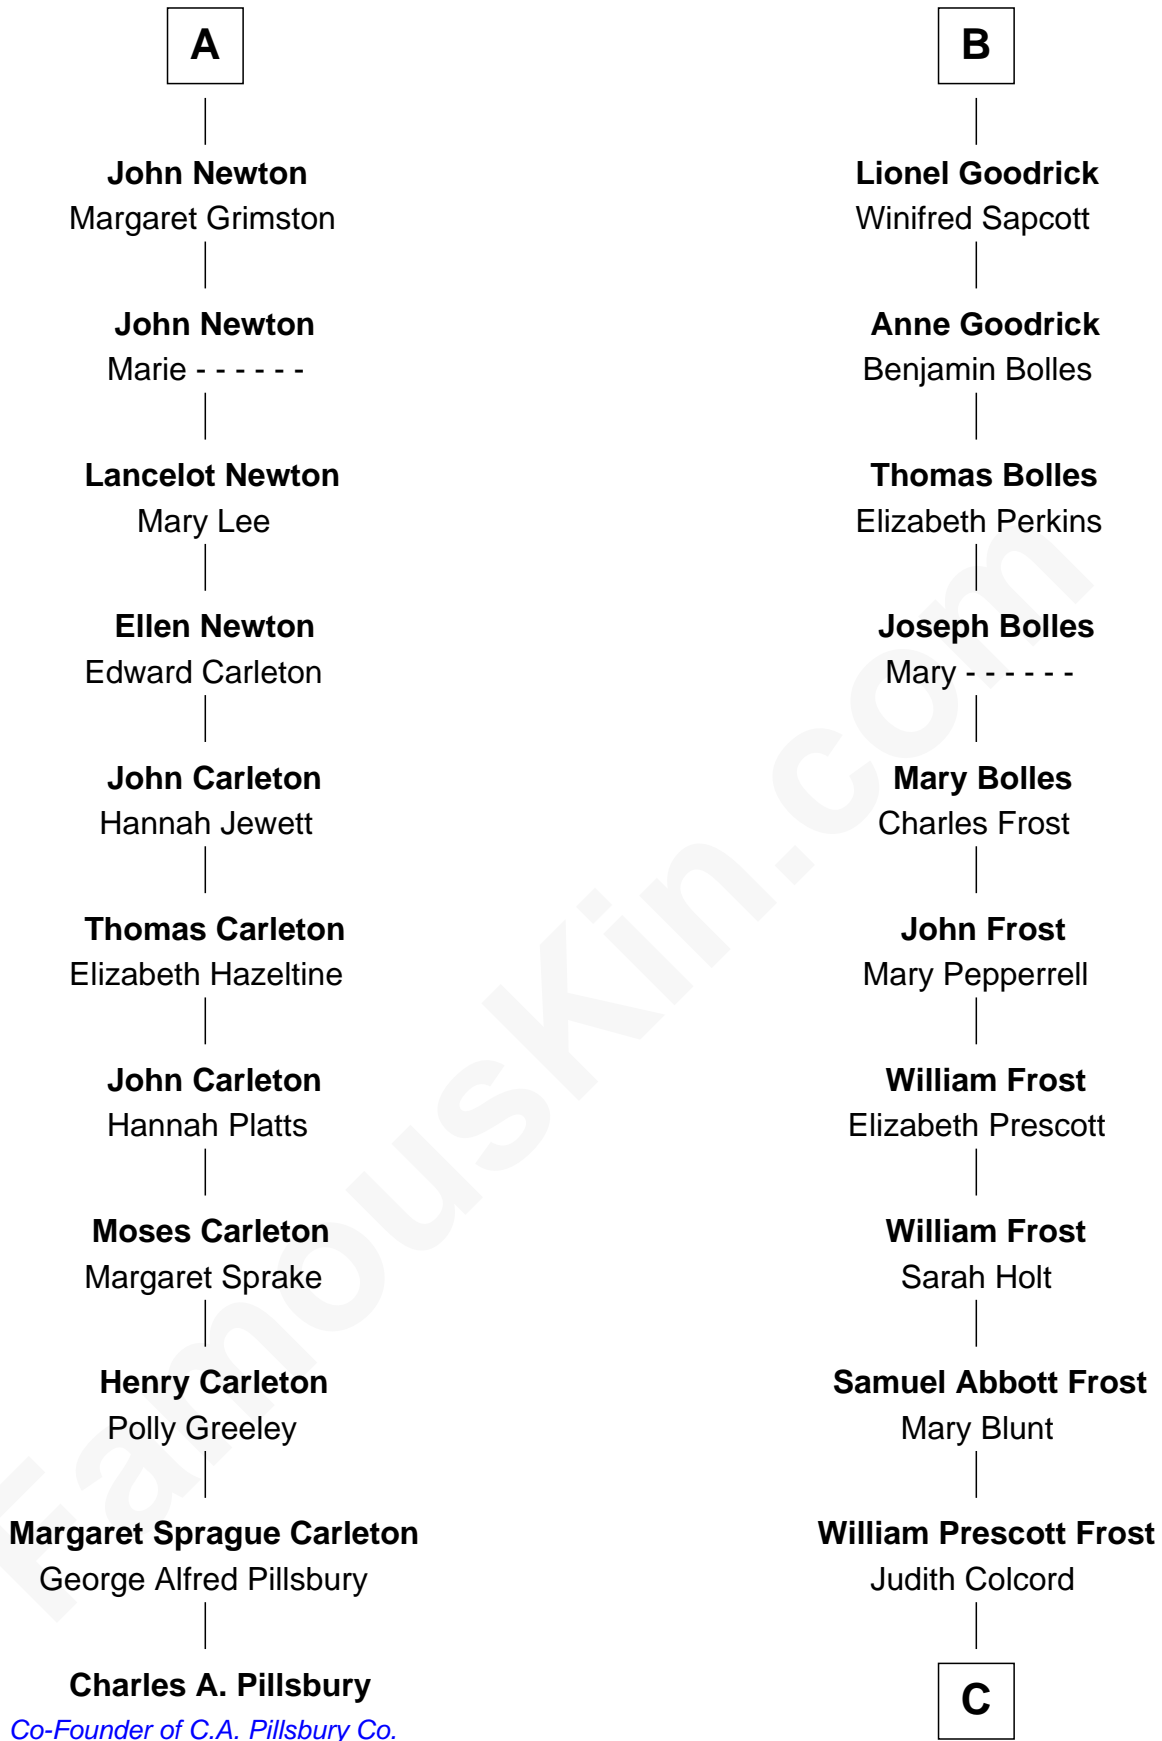

# FamousKin.com Relationship Chart of

**Charles A. Pillsbury**

*Co-Founder of C.A. Pillsbury Co.*

17th cousin 1 time removed of

**Robert Frost**

*Poet and Playwright*

**Sir Geoffrey le Scrope**

Ivetta de Ros