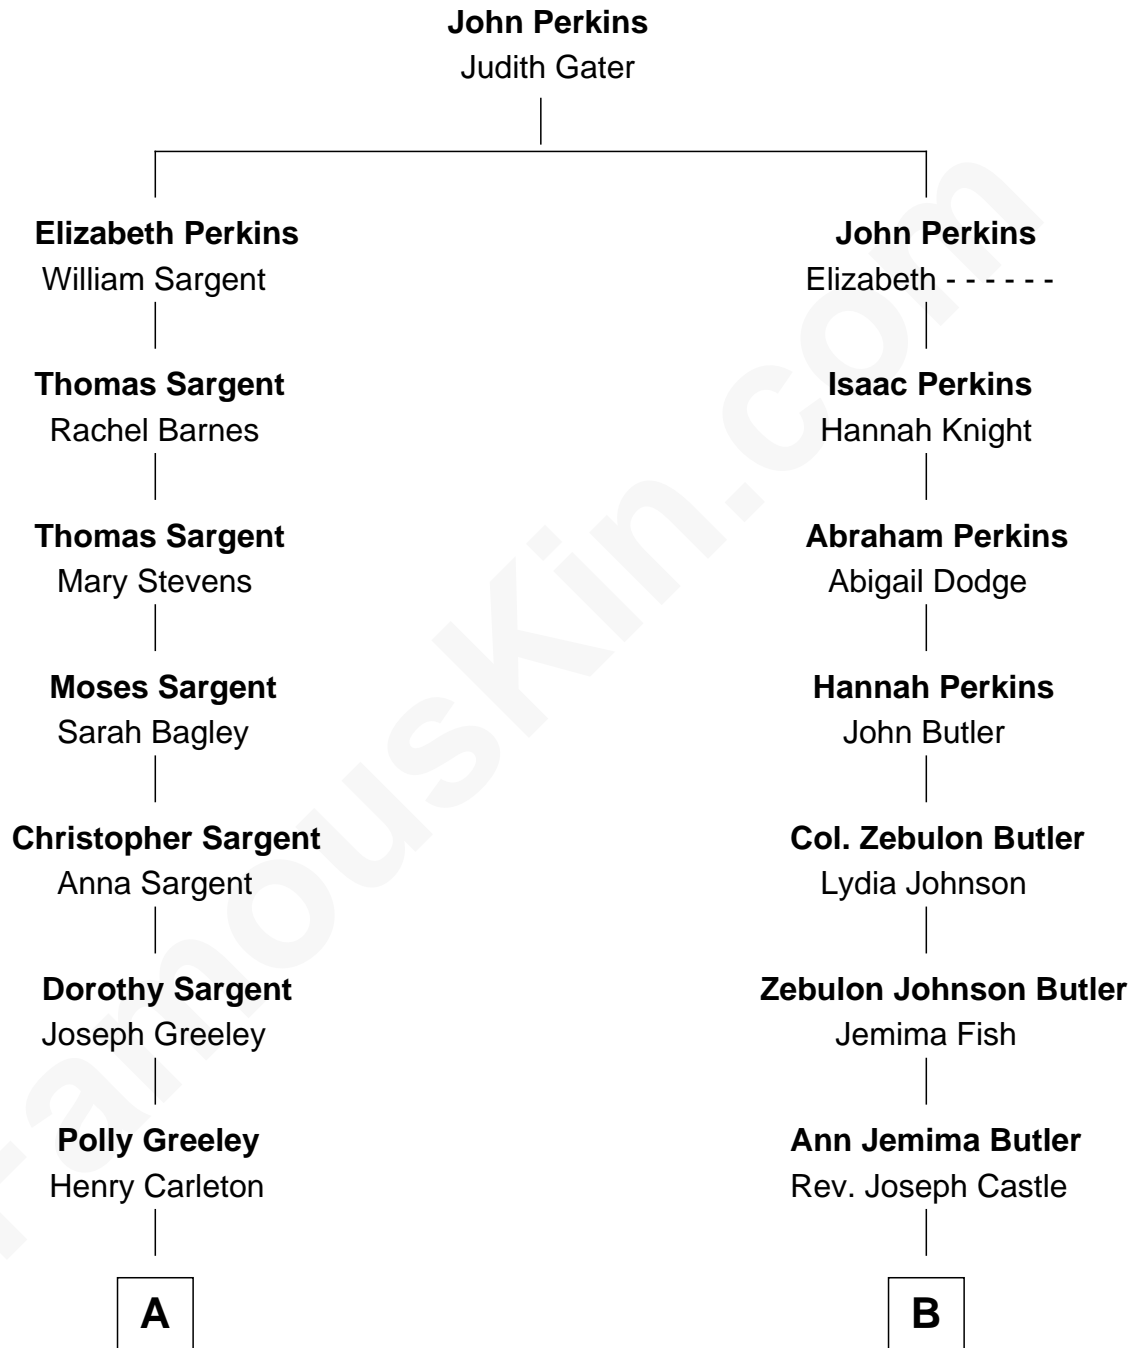

# FamousKin.com Relationship Chart of

**Charles A. Pillsbury**

*Co-Founder of C.A. Pillsbury Co.*

8th cousin 2 times removed of

**Mike Castle**

*69th Governor of Delaware*

**A**

**Margaret Sprague Carleton**

George Alfred Pillsbury

**Charles A. Pillsbury**

*Co-Founder of C.A. Pillsbury Co.*

**B**

**William Henry Castle**

Annie Gorgas Manderson

**James Manderson Castle**

Margaret Mitchell Newbold

**James Manderson Castle**

Louisa Johnston Bache

**Mike Castle**

*69th Governor of Delaware*

FamousKin.com