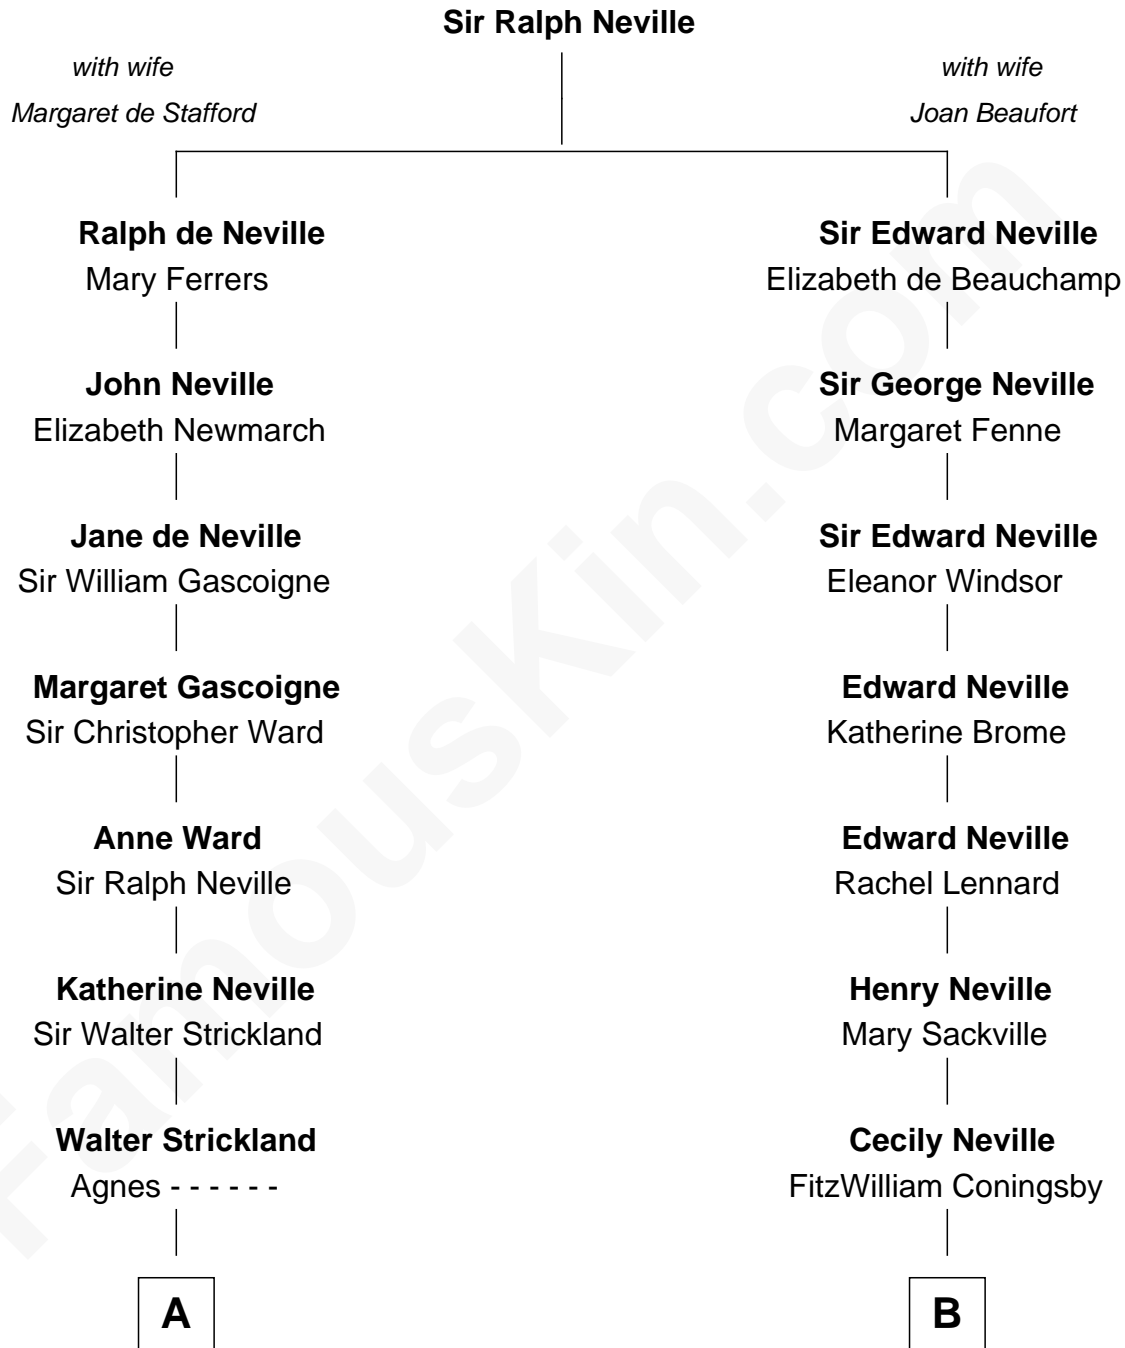

FamousKin.com

Relationship Chart of

Charles A. Pillsbury

Co-Founder of C.A. Pillsbury Co.

16th cousin of

Anthony West

Novelist and writer for the New Yorker

A

Ellen Strickland

John Carleton

Walter Carleton

Jane Gibbon

Edward Carleton

Ellen Newton

John Carleton

Hannah Jewett

Thomas Carleton

Elizabeth Hazeltine

John Carleton

Hannah Platts

Moses Carleton

Margaret Sprake

Henry Carleton

Polly Greeley