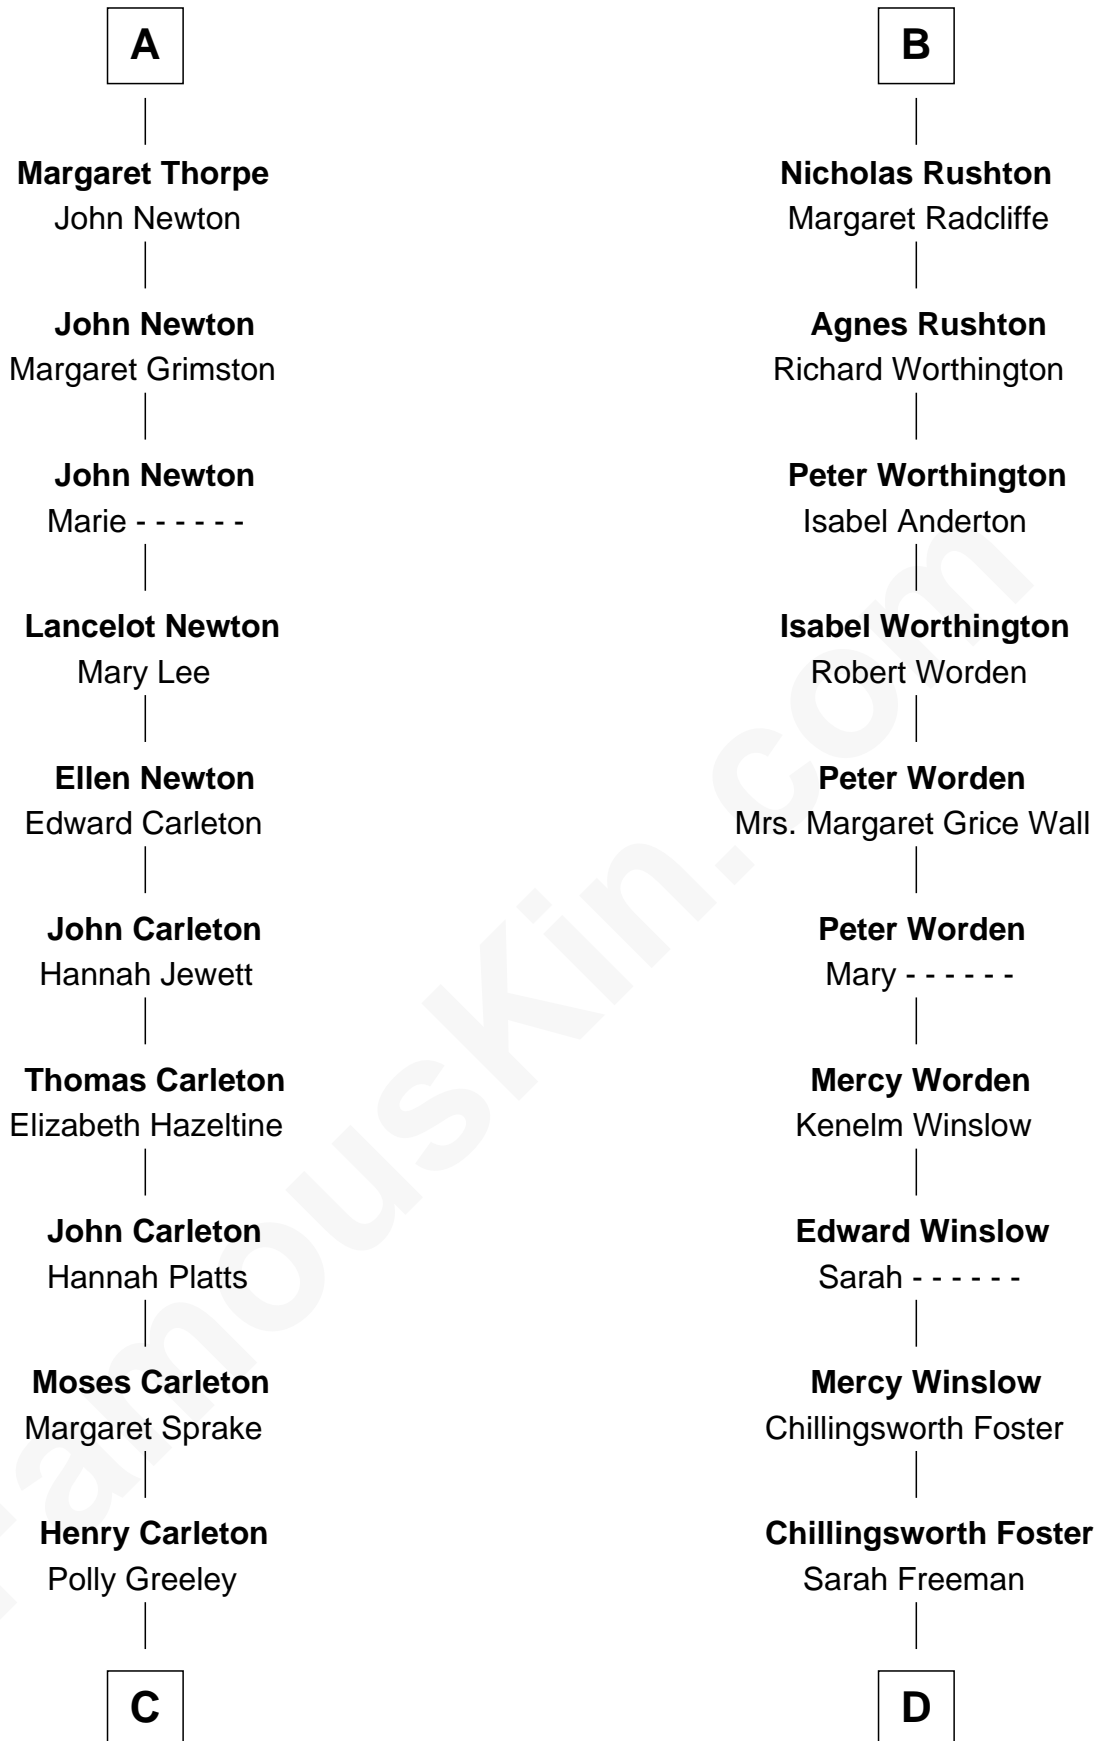

# FamousKin.com Relationship Chart of

**Charles A. Pillsbury**

*Co-Founder of C.A. Pillsbury Co.*

18th cousin 3 times removed of

**Bing Crosby**

*Singer and Movie Actor*

**C**

**Margaret Sprague Carleton**

George Alfred Pillsbury

**Charles A. Pillsbury**

*Co-Founder of C.A. Pillsbury Co.*

**D**

**Ruby Foster**

Nathaniel Crosby

**Nathaniel Crosby**

Mary Lincoln