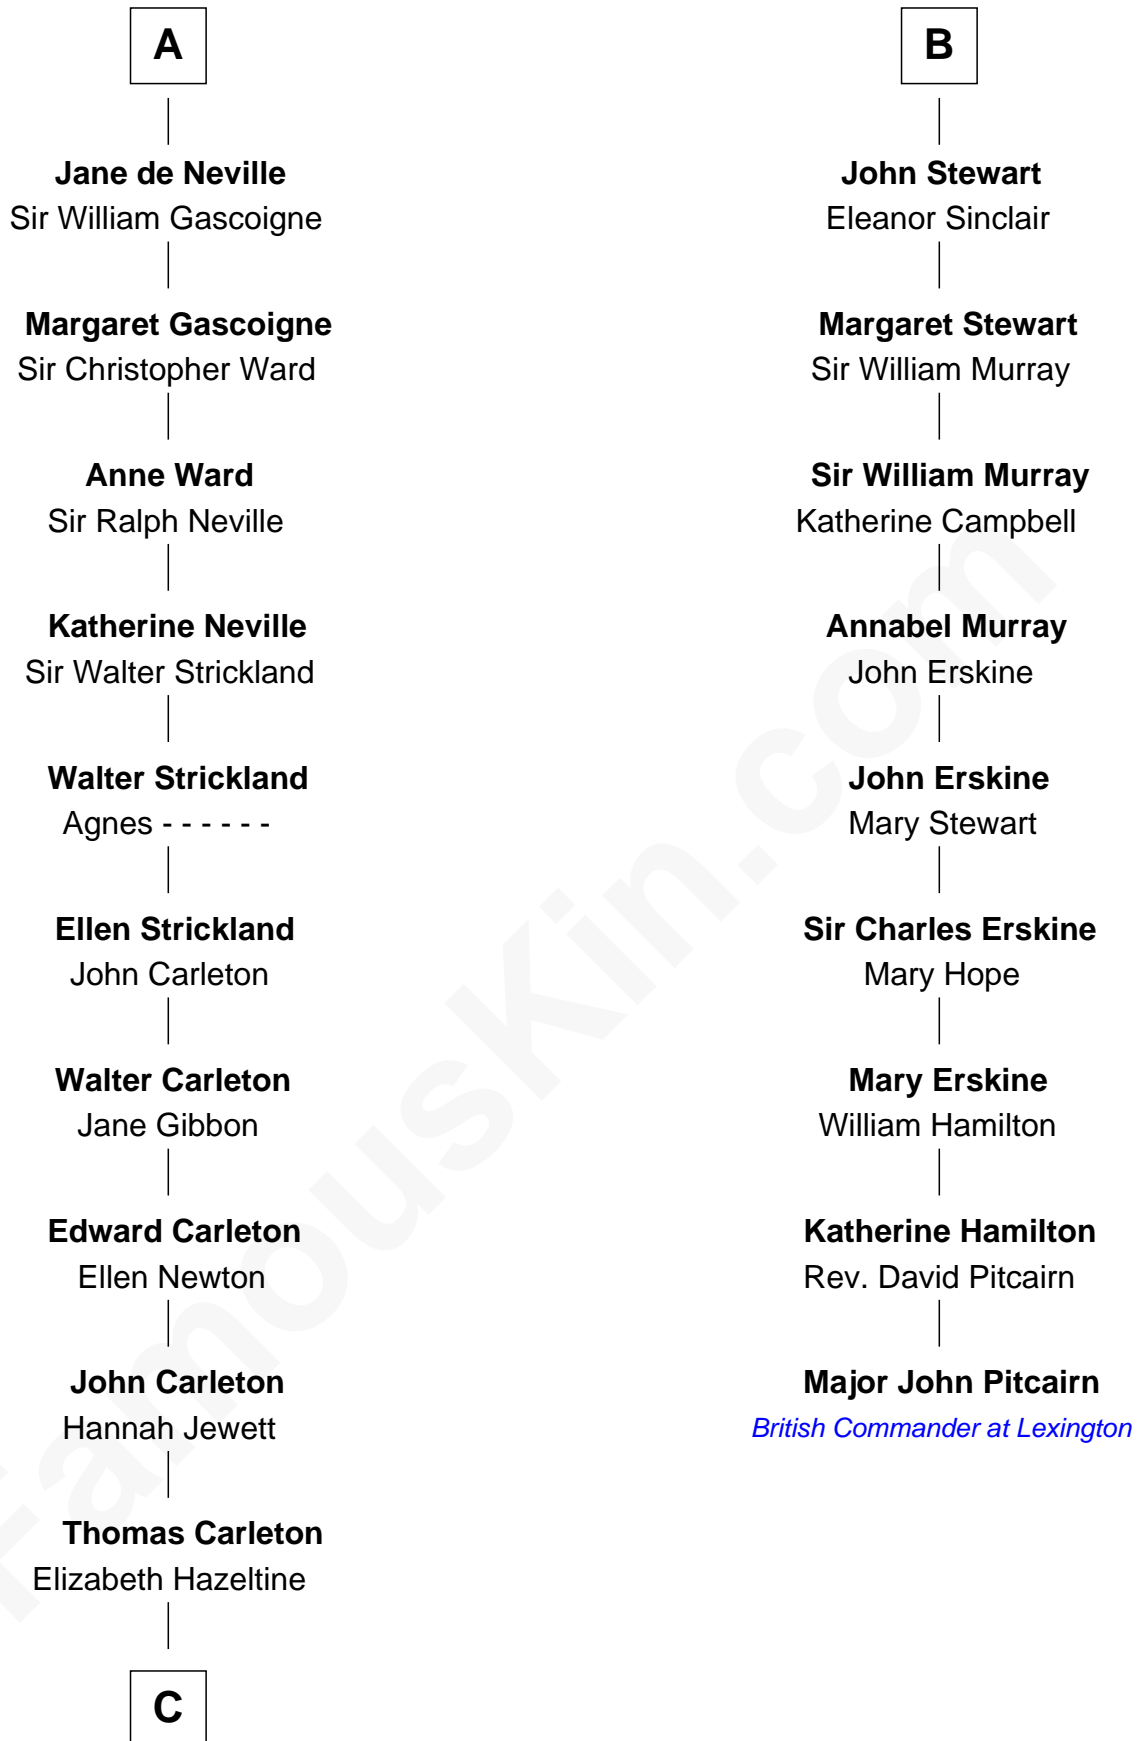

FamousKin.com

Relationship Chart of

Charles A. Pillsbury

Co-Founder of C.A. Pillsbury Co.

15th cousin 6 times removed of

Major John Pitcairn

British Commander at Battle of Lexington

Alan la Zouche

Ellen de Quincy

C

—
John Carleton
Hannah Platts

—
Moses Carleton
Margaret Sprake

—
Henry Carleton
Polly Greeley

—
Margaret Sprague Carleton
George Alfred Pillsbury

—
Charles A. Pillsbury
Co-Founder of C.A. Pillsbury Co.