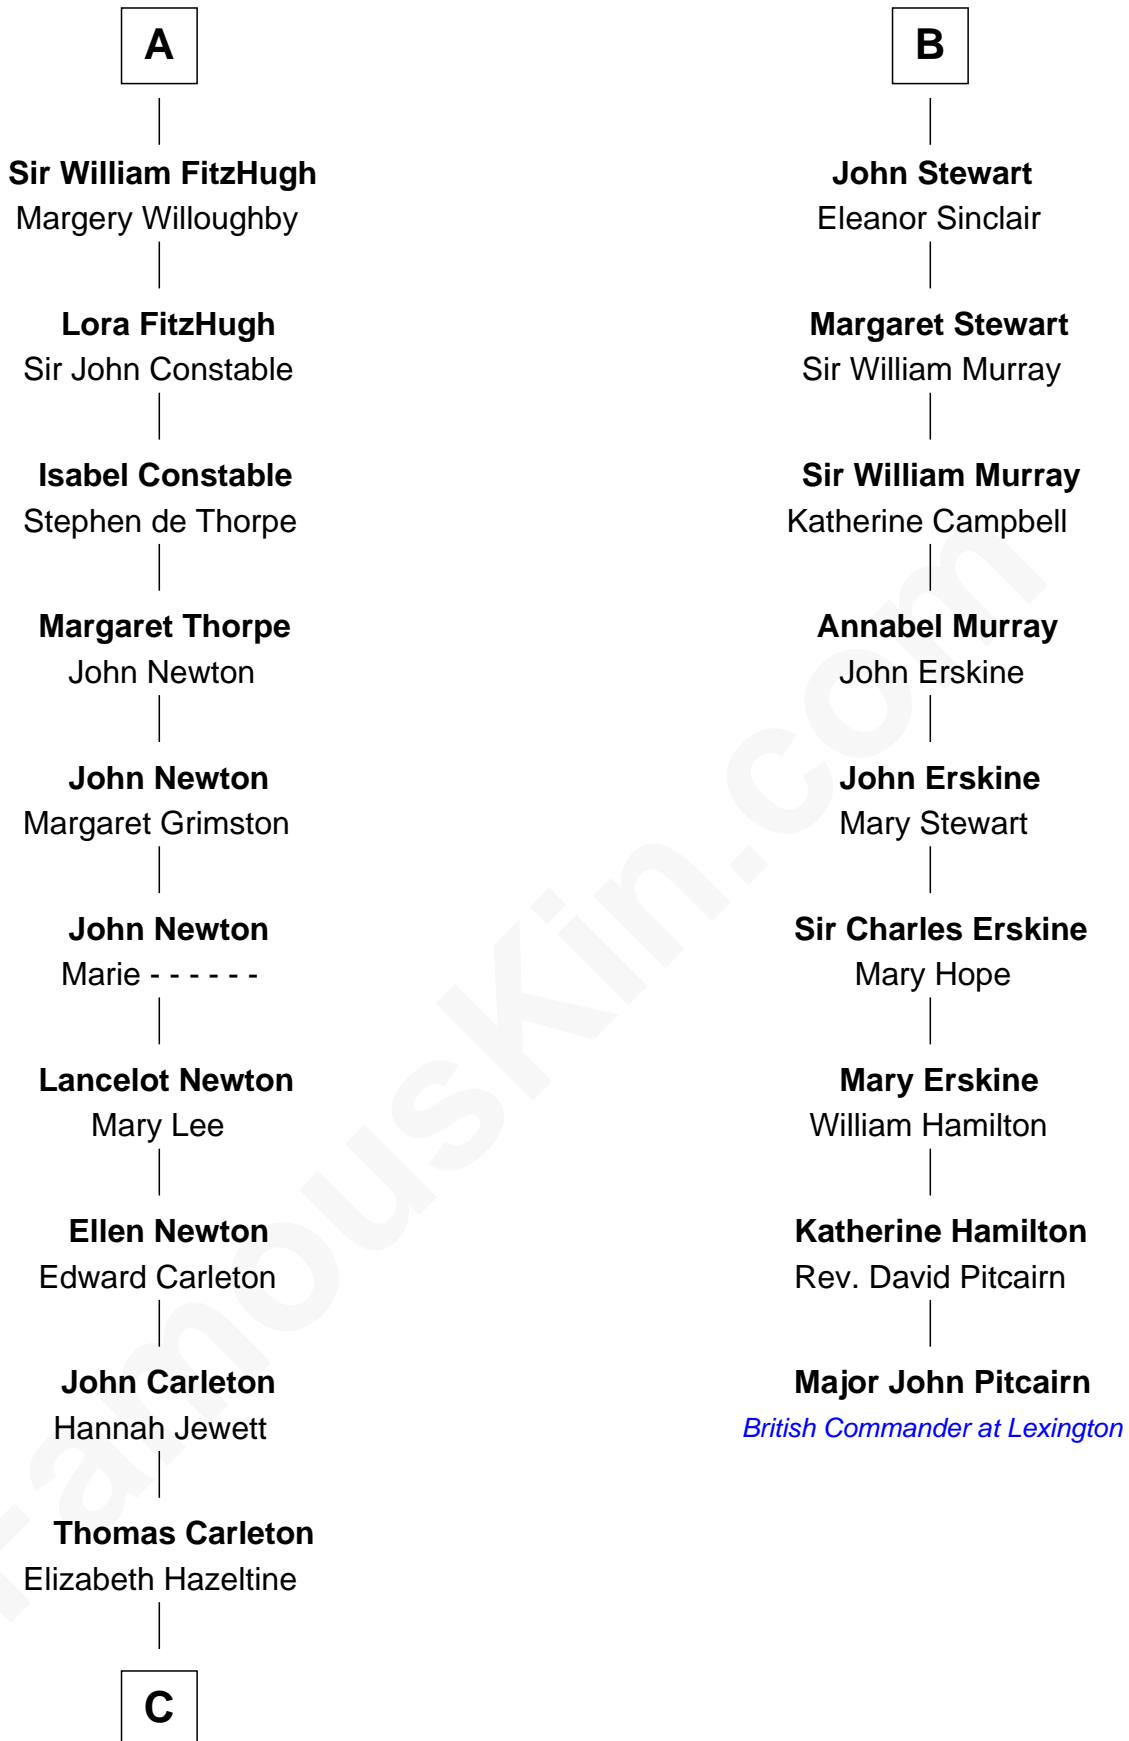

# FamousKin.com Relationship Chart of

**Charles A. Pillsbury**

*Co-Founder of C.A. Pillsbury Co.*

**15th cousin 6 times removed of**

**Major John Pitcairn**

*British Commander at Battle of Lexington*

**C**

—  
**John Carleton**  
Hannah Platts

—  
**Moses Carleton**  
Margaret Sprake

—  
**Henry Carleton**  
Polly Greeley

—  
**Margaret Sprague Carleton**  
George Alfred Pillsbury

—  
**Charles A. Pillsbury**  
*Co-Founder of C.A. Pillsbury Co.*