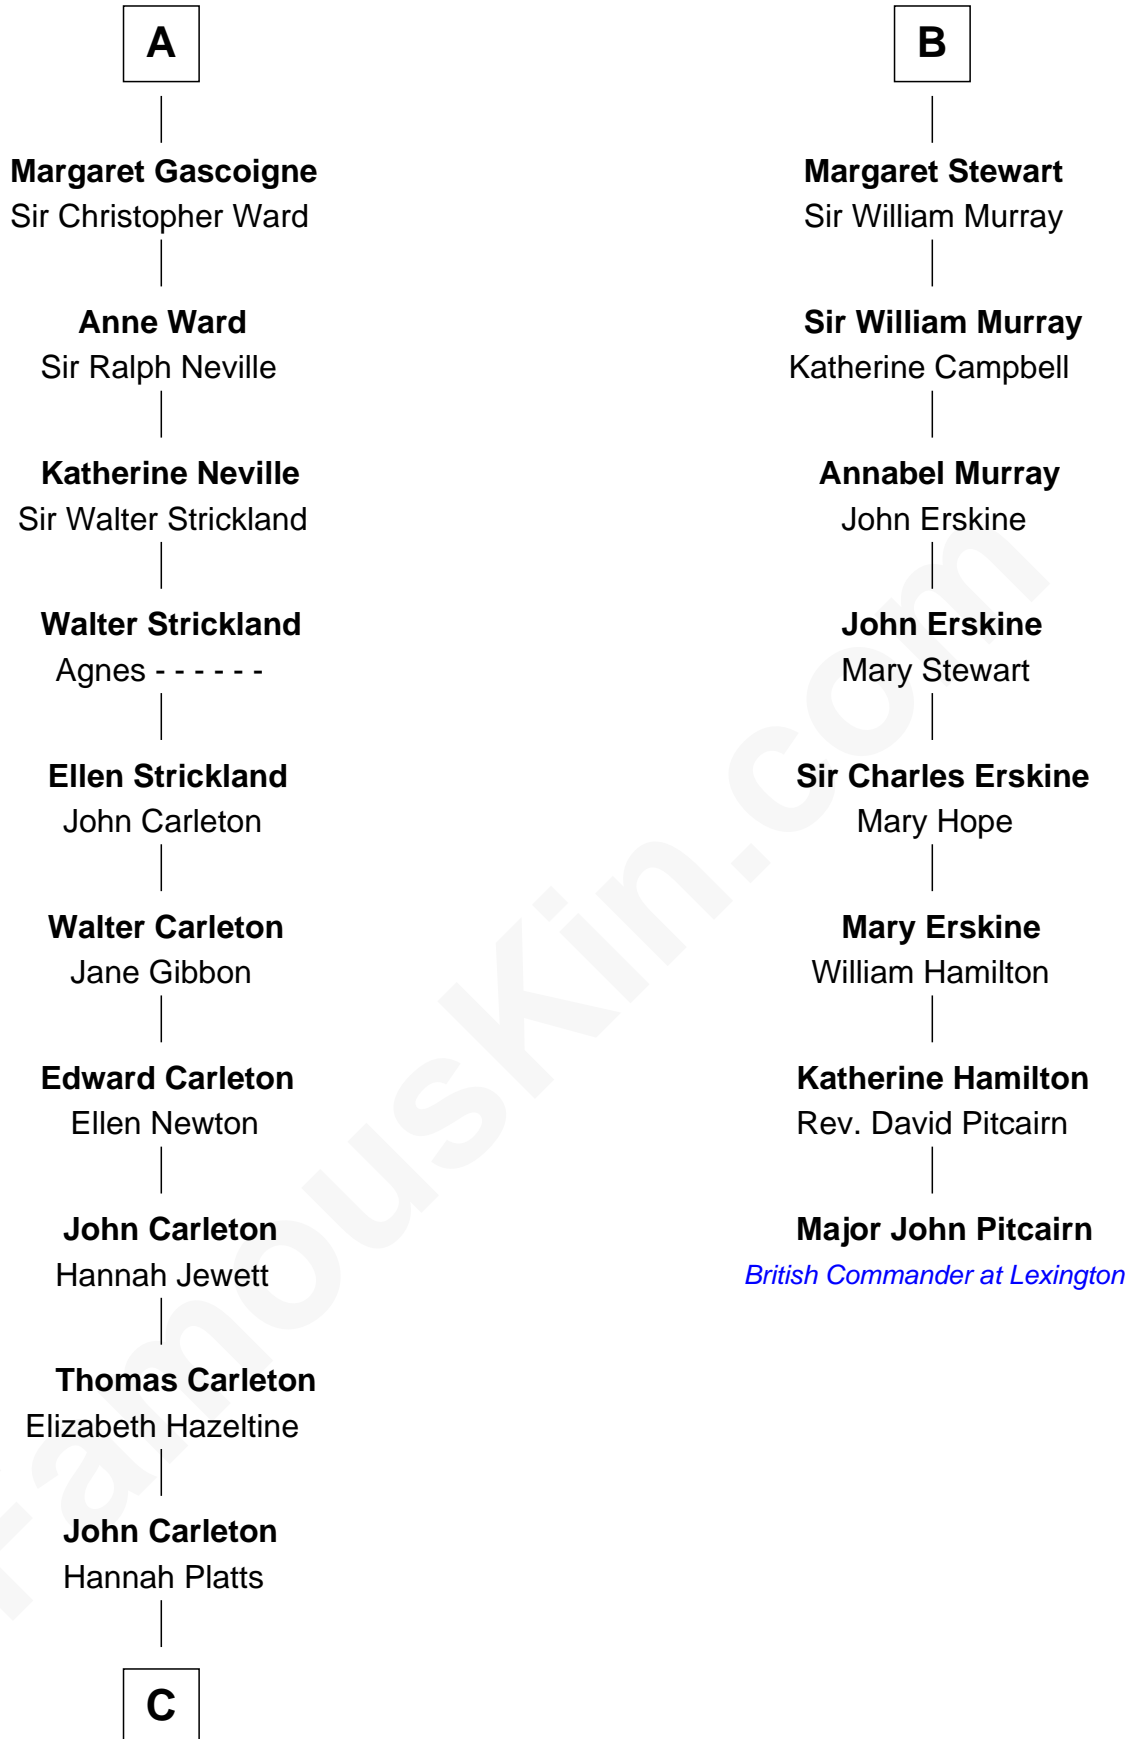

FamousKin.com

Relationship Chart of

Charles A. Pillsbury

Co-Founder of C.A. Pillsbury Co.

14th cousin 6 times removed of

Major John Pitcairn

British Commander at Battle of Lexington

C

—
Moses Carleton
Margaret Sprake

—
Henry Carleton
Polly Greeley

—
Margaret Sprague Carleton
George Alfred Pillsbury

—
Charles A. Pillsbury
Co-Founder of C.A. Pillsbury Co.

FamousKin.com