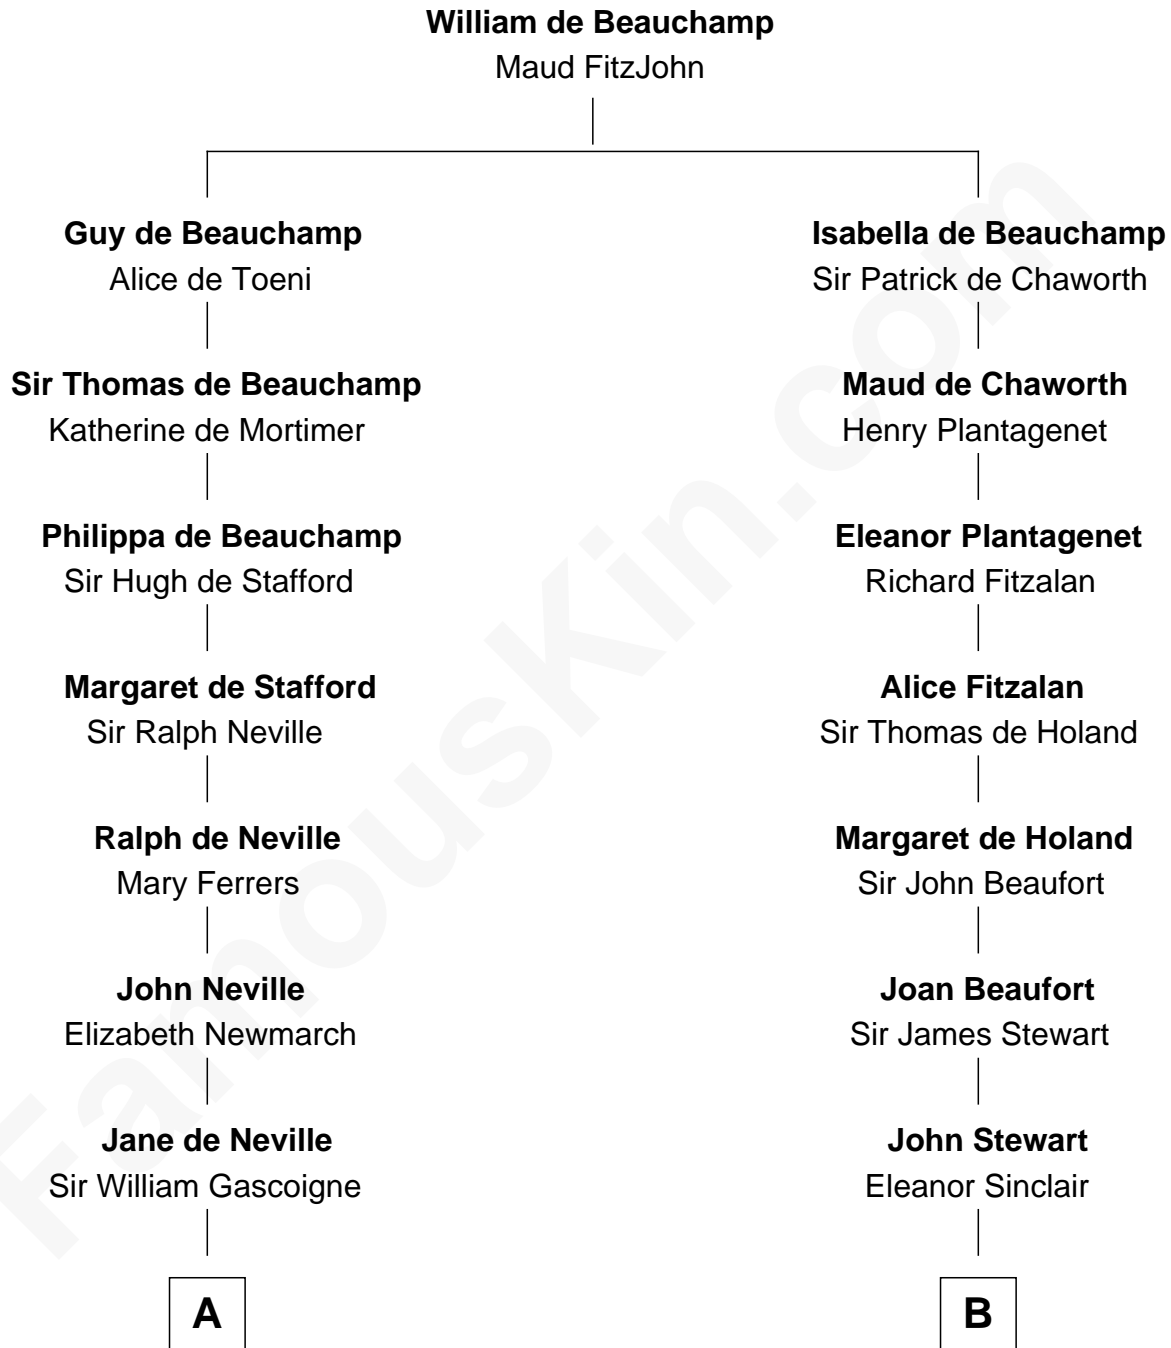

FamousKin.com

Relationship Chart of

Charles A. Pillsbury

Co-Founder of C.A. Pillsbury Co.

14th cousin 6 times removed of

Major John Pitcairn

British Commander at Battle of Lexington

C

—
Moses Carleton
Margaret Sprake

—
Henry Carleton
Polly Greeley

—
Margaret Sprague Carleton
George Alfred Pillsbury

—
Charles A. Pillsbury
Co-Founder of C.A. Pillsbury Co.

FamousKin.com