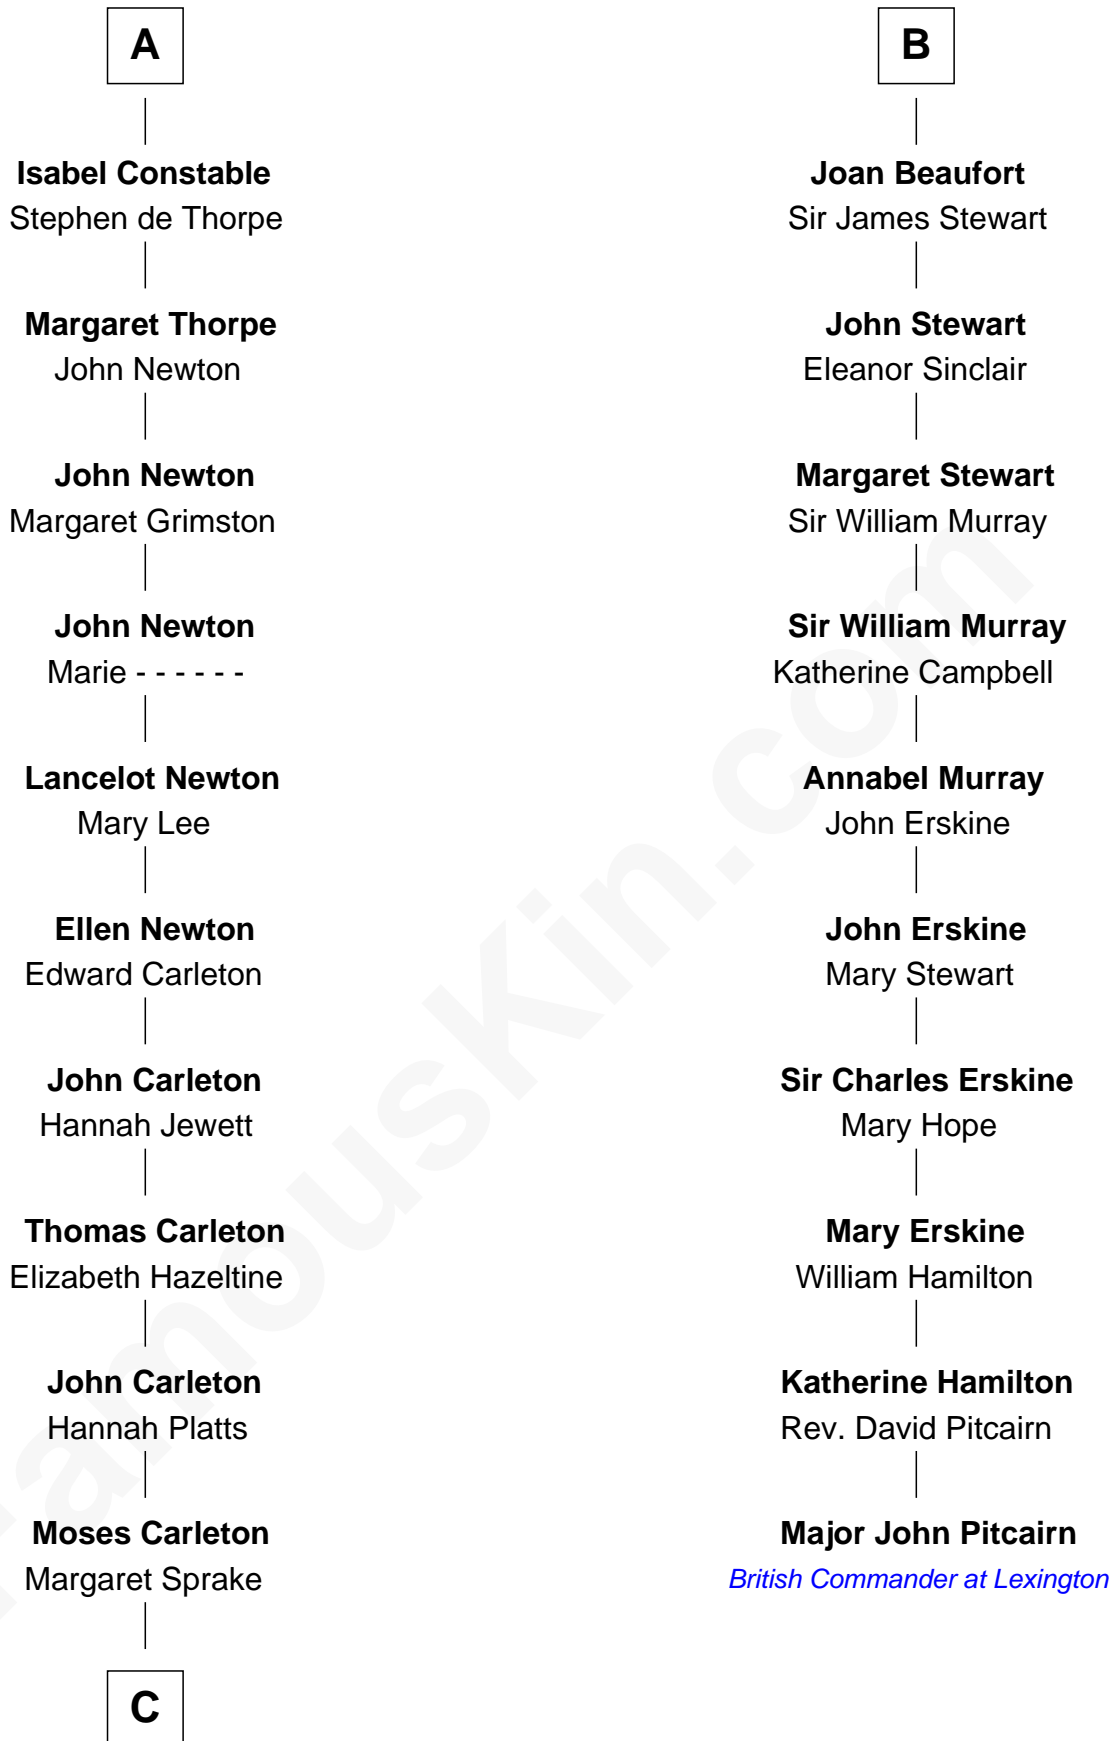

FamousKin.com

Relationship Chart of

Charles A. Pillsbury

Co-Founder of C.A. Pillsbury Co.

16th cousin 3 times removed of

Major John Pitcairn

British Commander at Battle of Lexington

C

Henry Carleton

Polly Greeley

Margaret Sprague Carleton

George Alfred Pillsbury

Charles A. Pillsbury

Co-Founder of C.A. Pillsbury Co.

FamousKin.com