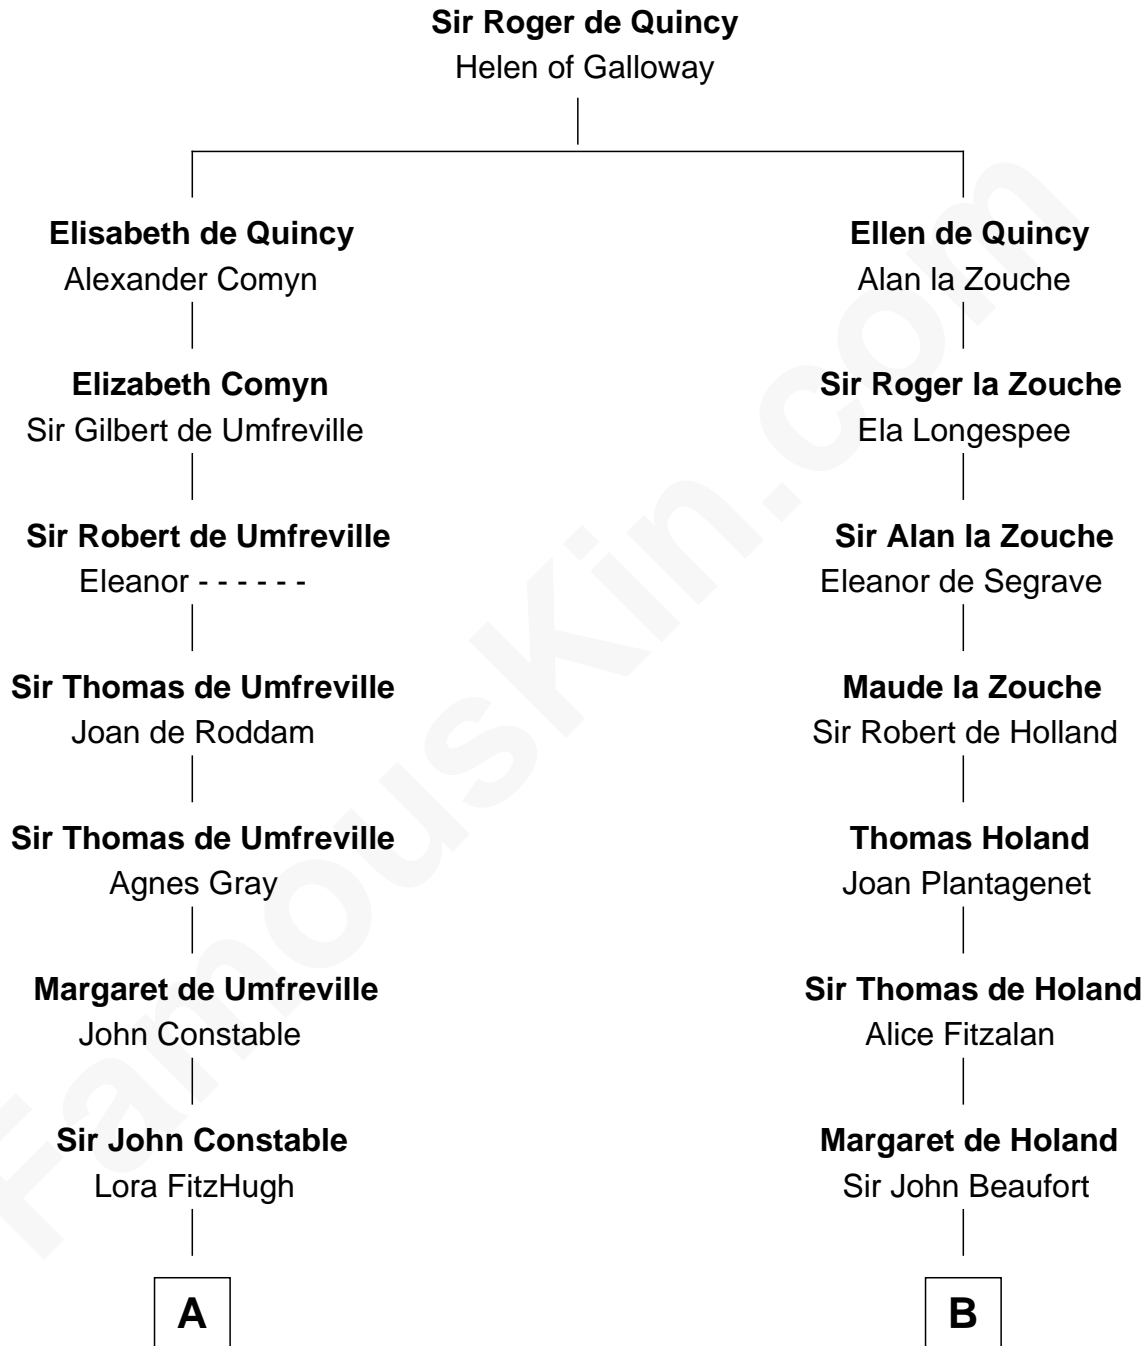

FamousKin.com

Relationship Chart of

Charles A. Pillsbury

Co-Founder of C.A. Pillsbury Co.

16th cousin 3 times removed of

Major John Pitcairn

British Commander at Battle of Lexington

C