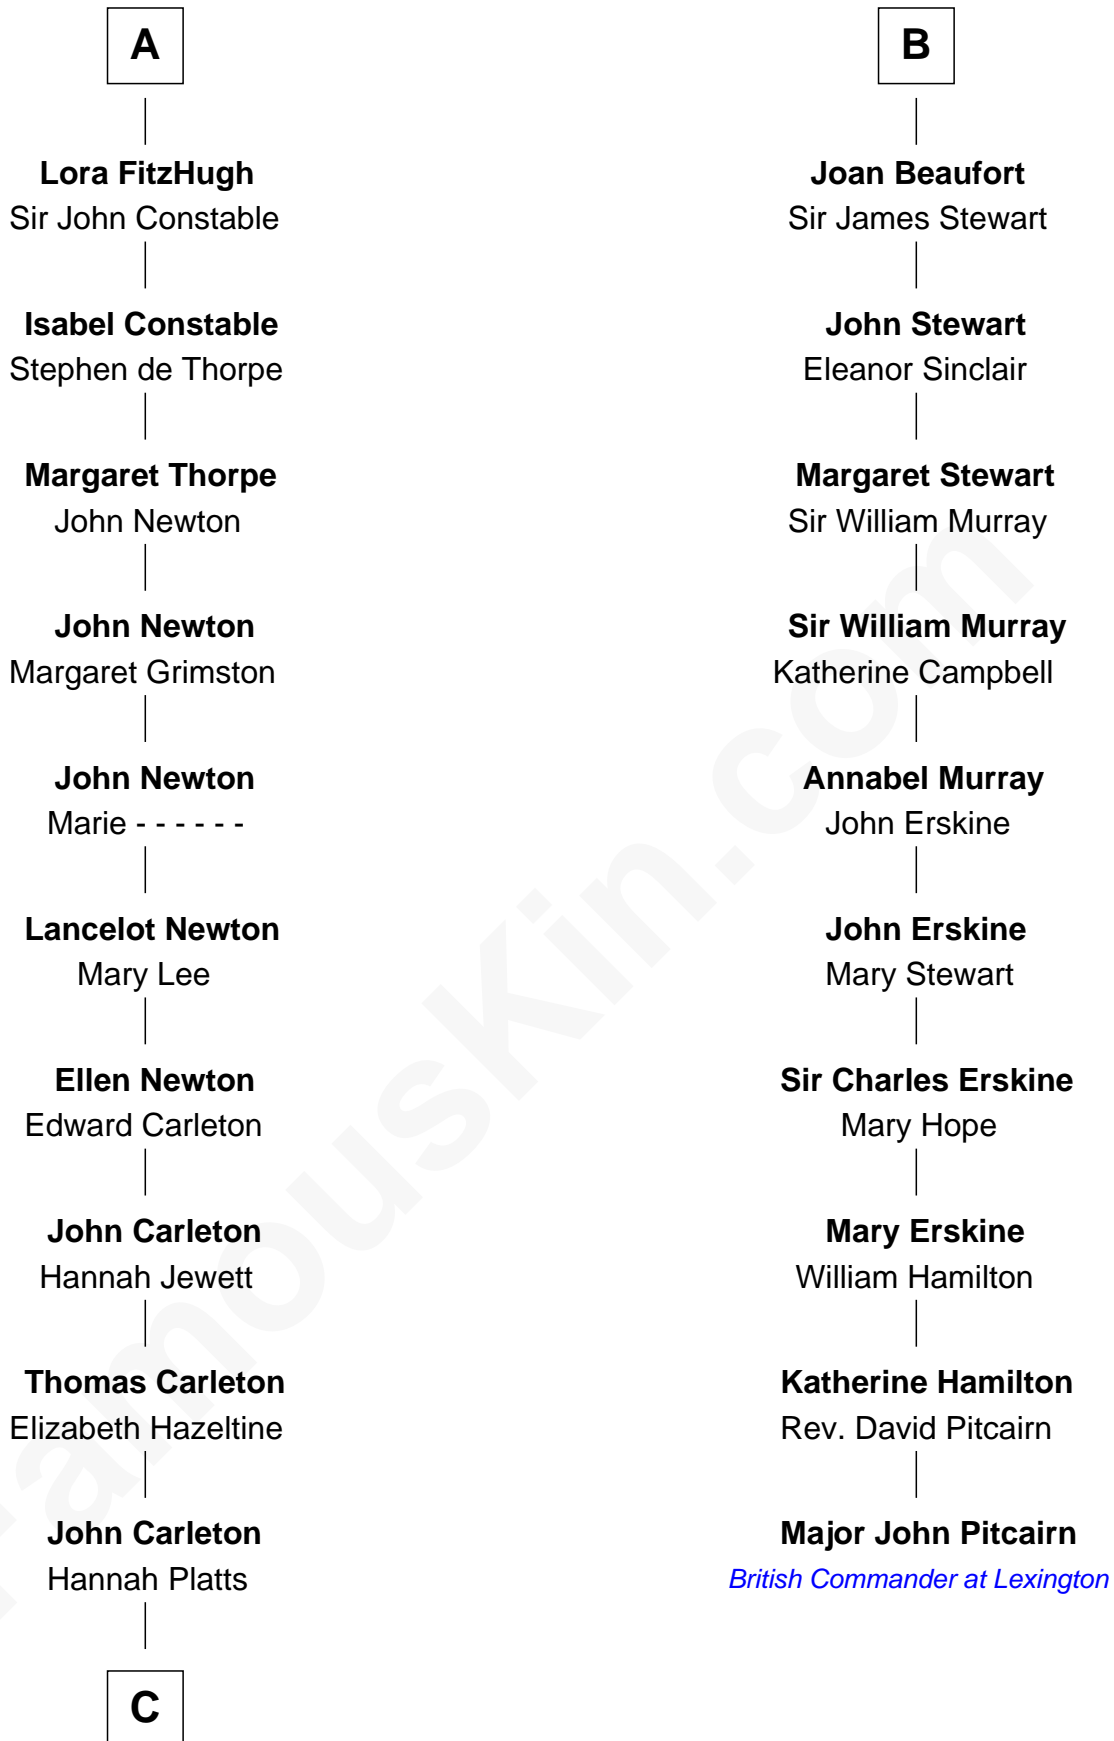

FamousKin.com

Relationship Chart of

Charles A. Pillsbury

Co-Founder of C.A. Pillsbury Co.

16th cousin 4 times removed of

Major John Pitcairn

British Commander at Battle of Lexington

Sir William Longespee

Ela of Salisbury

C

—
Moses Carleton
Margaret Sprake

—
Henry Carleton
Polly Greeley

—
Margaret Sprague Carleton
George Alfred Pillsbury

—
Charles A. Pillsbury
Co-Founder of C.A. Pillsbury Co.

FamousKin.com