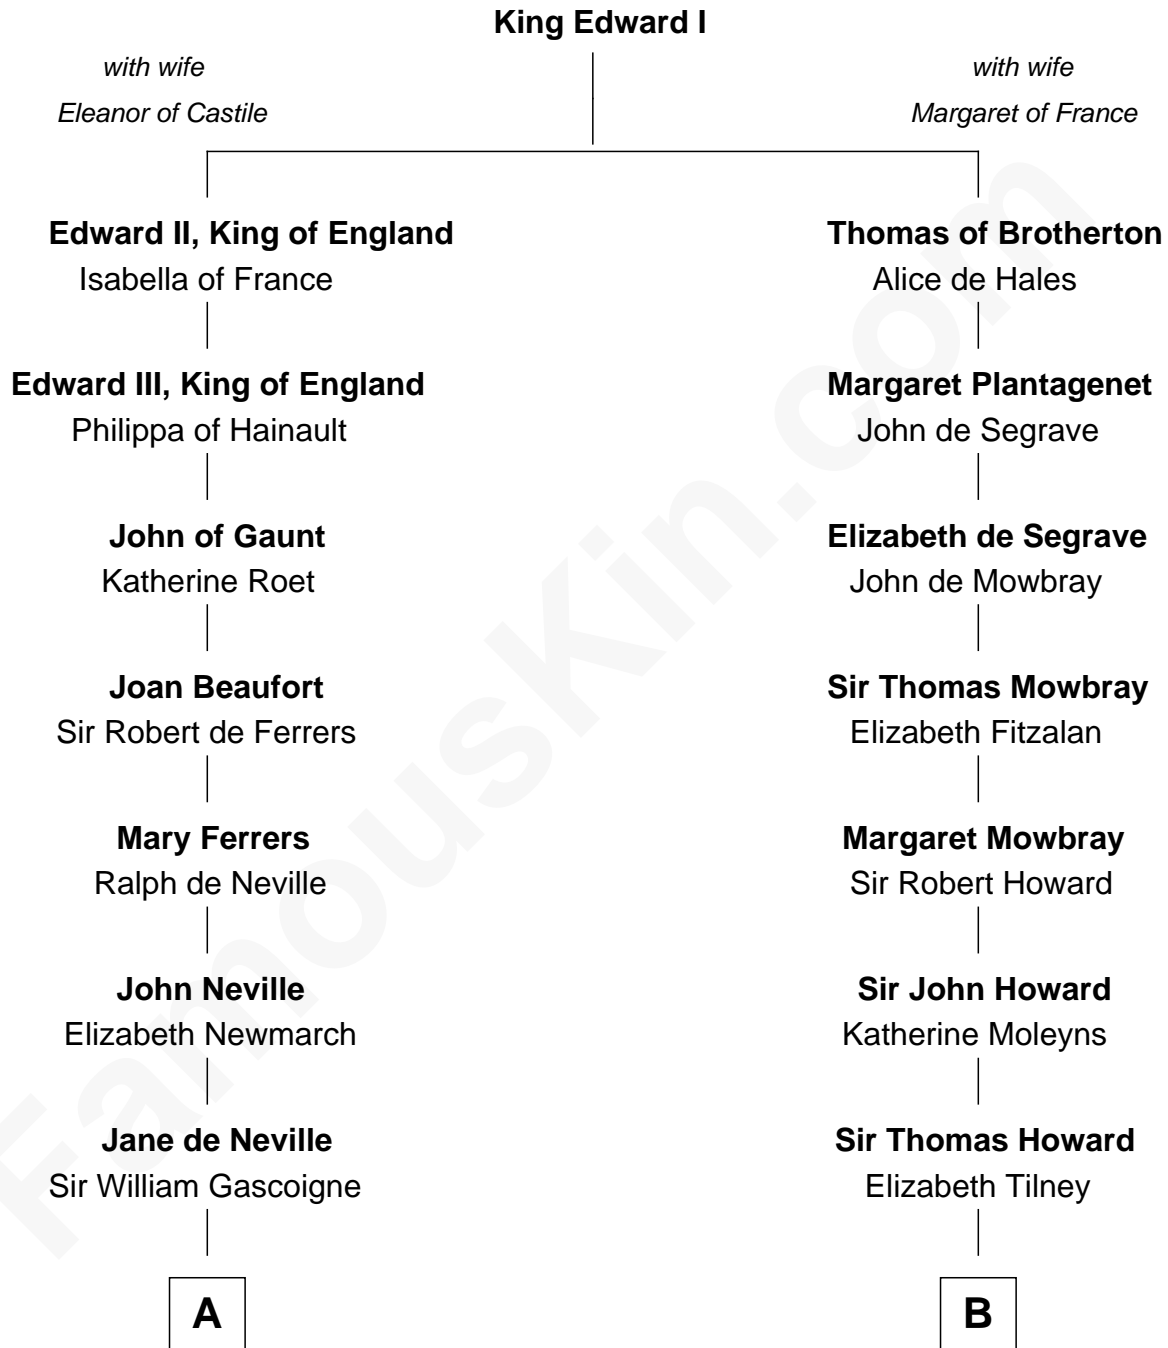

FamousKin.com

Relationship Chart of

Charles A. Pillsbury

Co-Founder of C.A. Pillsbury Co.

8th cousin 12 times removed of

Catherine Howard

5th Wife of King Henry VIII

C