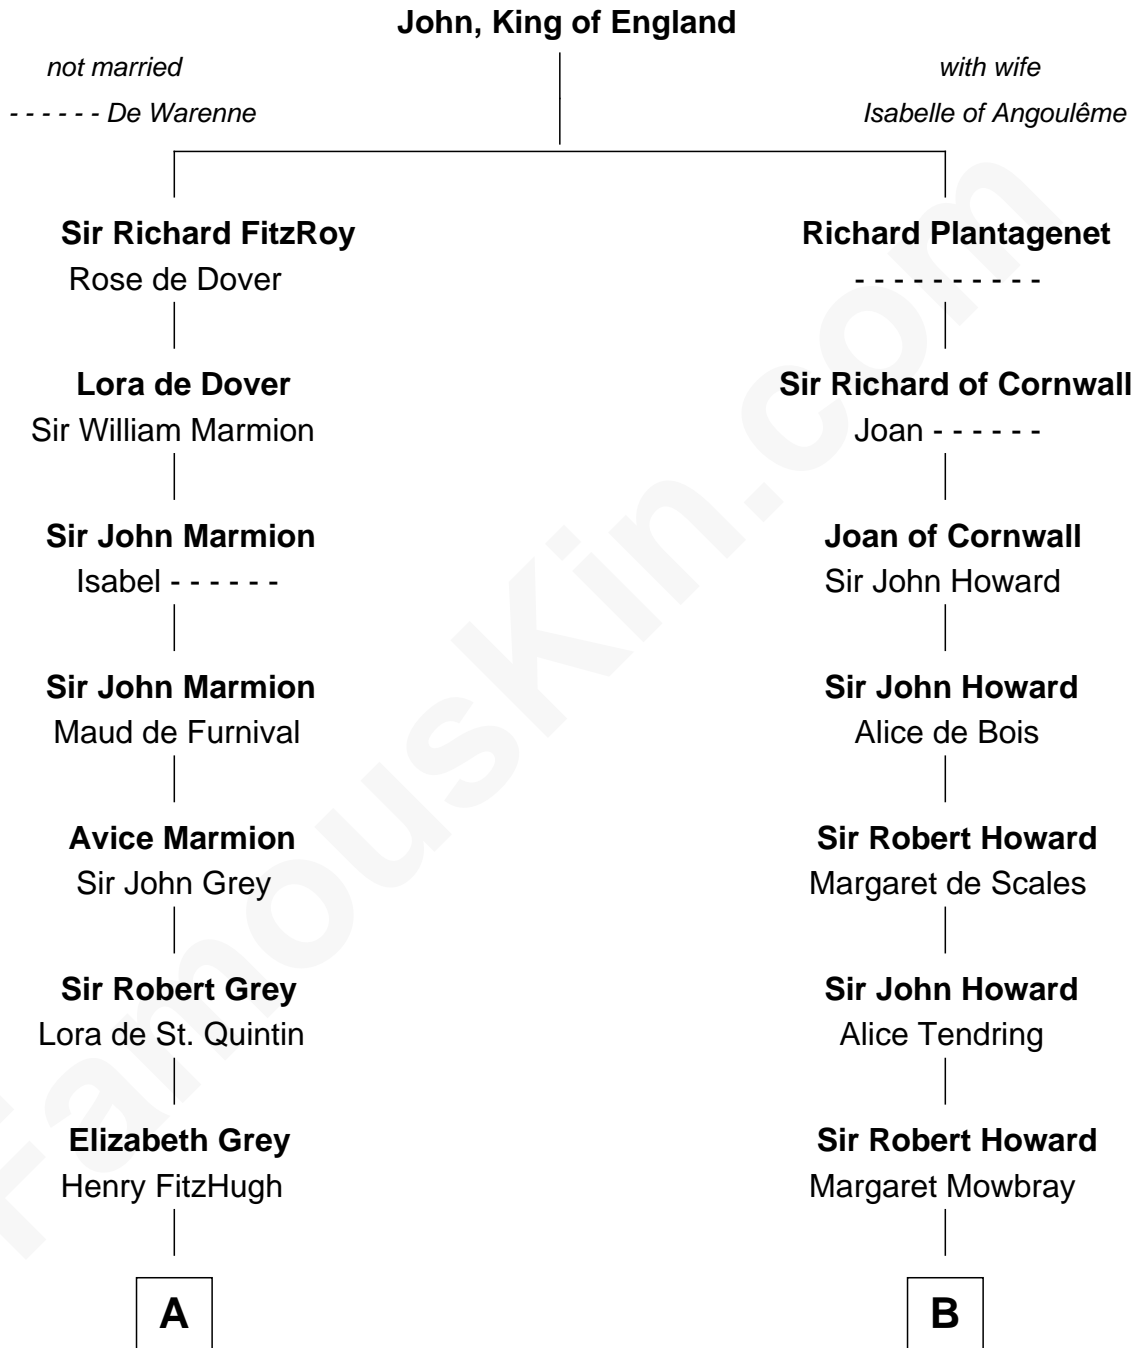

FamousKin.com Relationship Chart of

Charles A. Pillsbury

Co-Founder of C.A. Pillsbury Co.

10th cousin 11 times removed of

Catherine Howard

5th Wife of King Henry VIII

C

—
John Carleton
Hannah Platts