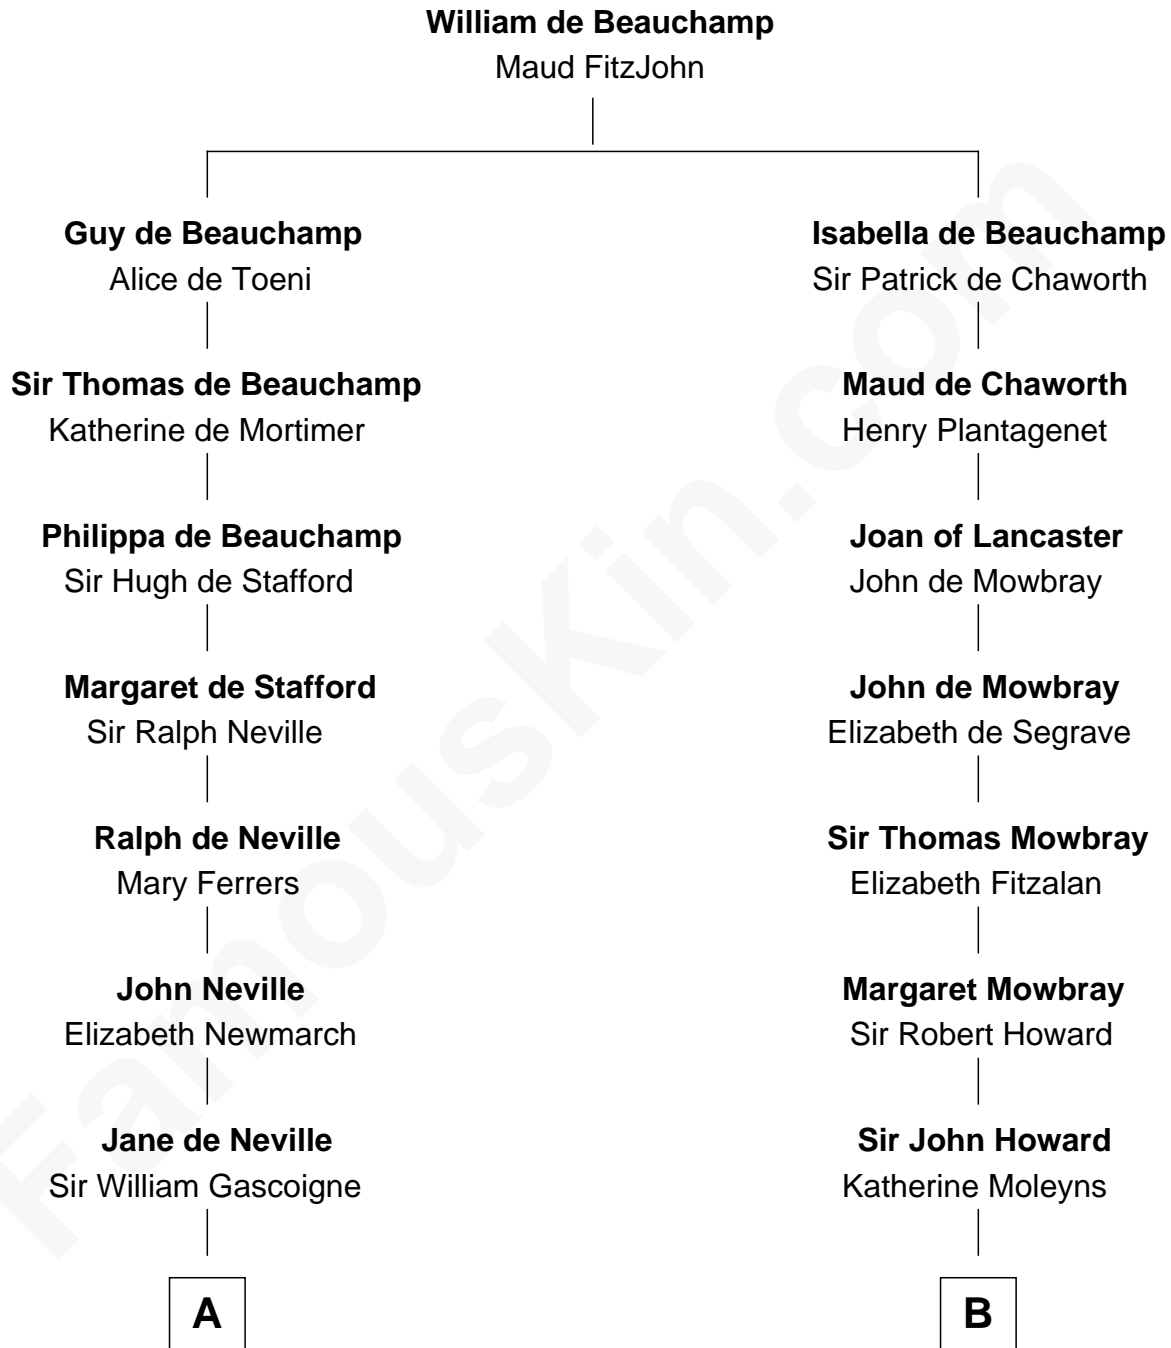

FamousKin.com

Relationship Chart of

Charles A. Pillsbury

Co-Founder of C.A. Pillsbury Co.

9th cousin 11 times removed of

Catherine Howard

5th Wife of King Henry VIII

C

—
Moses Carleton
Margaret Sprake

—
Henry Carleton
Polly Greeley

—
Margaret Sprague Carleton
George Alfred Pillsbury

—
Charles A. Pillsbury
Co-Founder of C.A. Pillsbury Co.

FamousKin.com