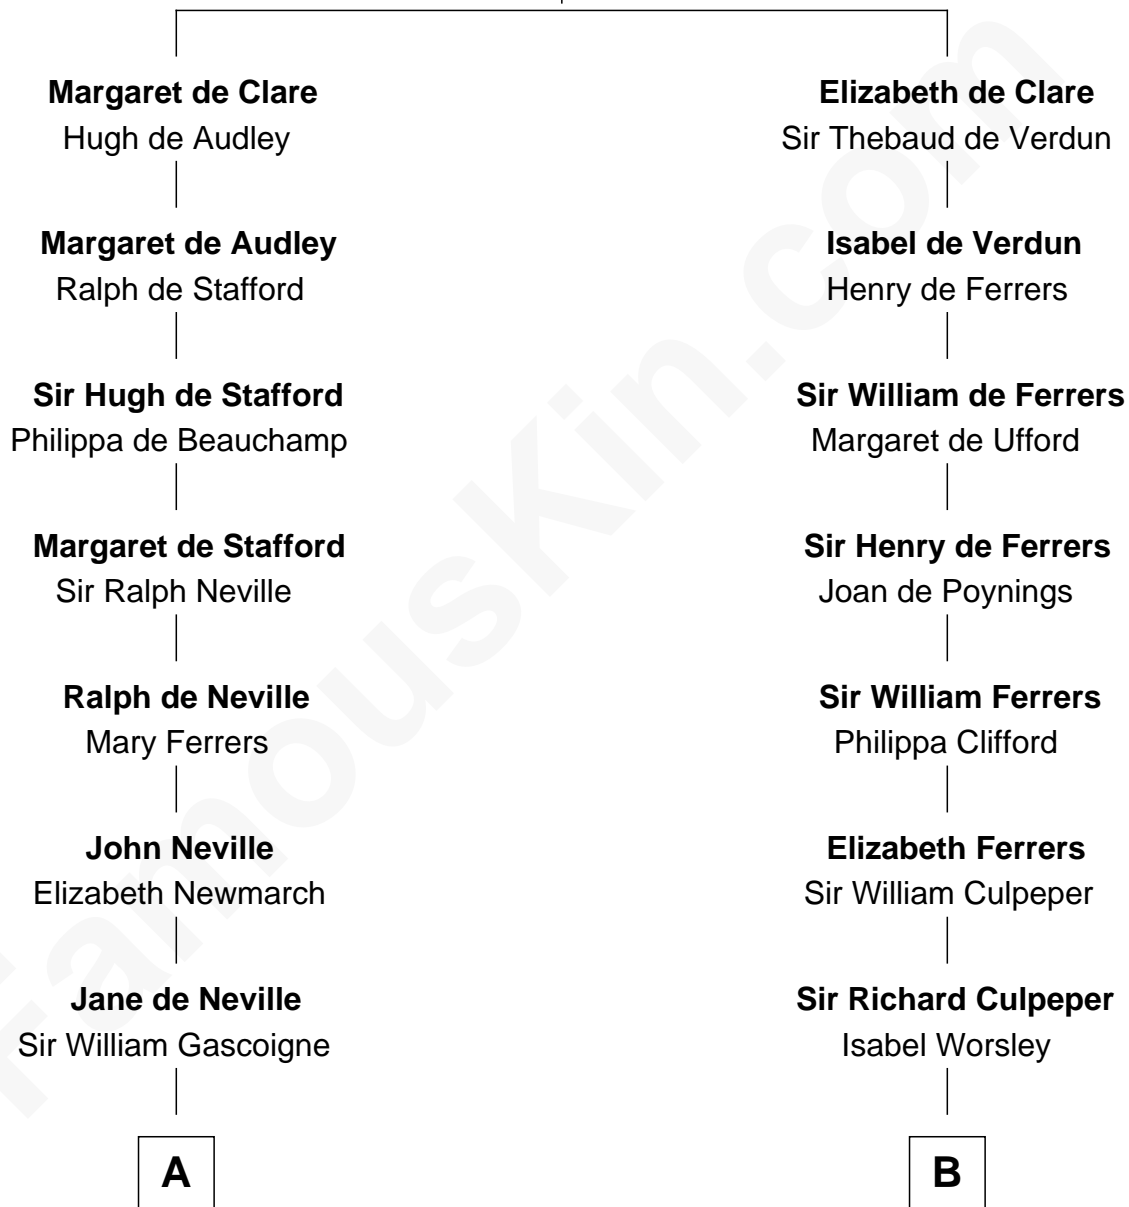

## Relationship Chart of

### Charles A. Pillsbury

*Co-Founder of C.A. Pillsbury Co.*

8th cousin 12 times removed of

### Catherine Howard

*5th Wife of King Henry VIII*

**Sir Gilbert de Clare**

Joan of Acre

**C**

—  
**Moses Carleton**  
Margaret Sprake

—  
**Henry Carleton**  
Polly Greeley

—  
**Margaret Sprague Carleton**  
George Alfred Pillsbury