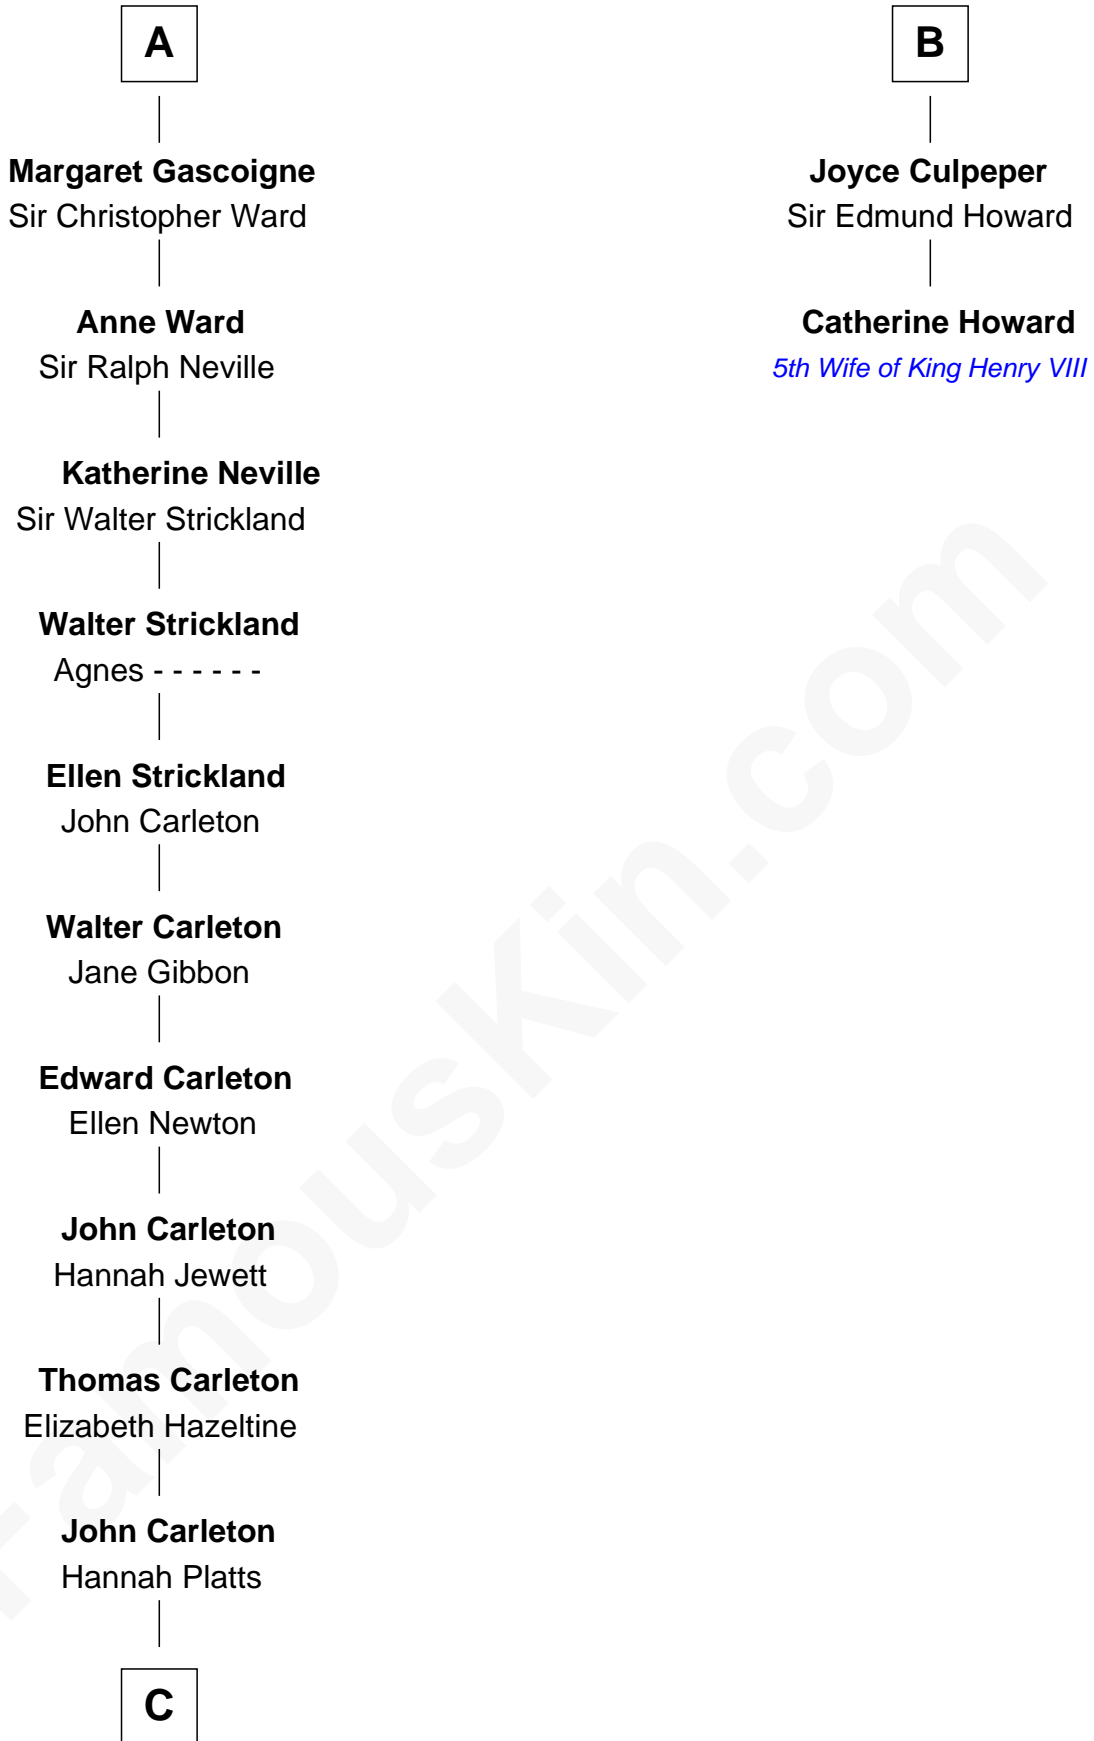

### Catherine Howard

*5th Wife of King Henry VIII*

**Sir Gilbert de Clare**

Joan of Acre

**C**

—  
**Moses Carleton**  
Margaret Sprake

—  
**Henry Carleton**  
Polly Greeley

—  
**Margaret Sprague Carleton**  
George Alfred Pillsbury