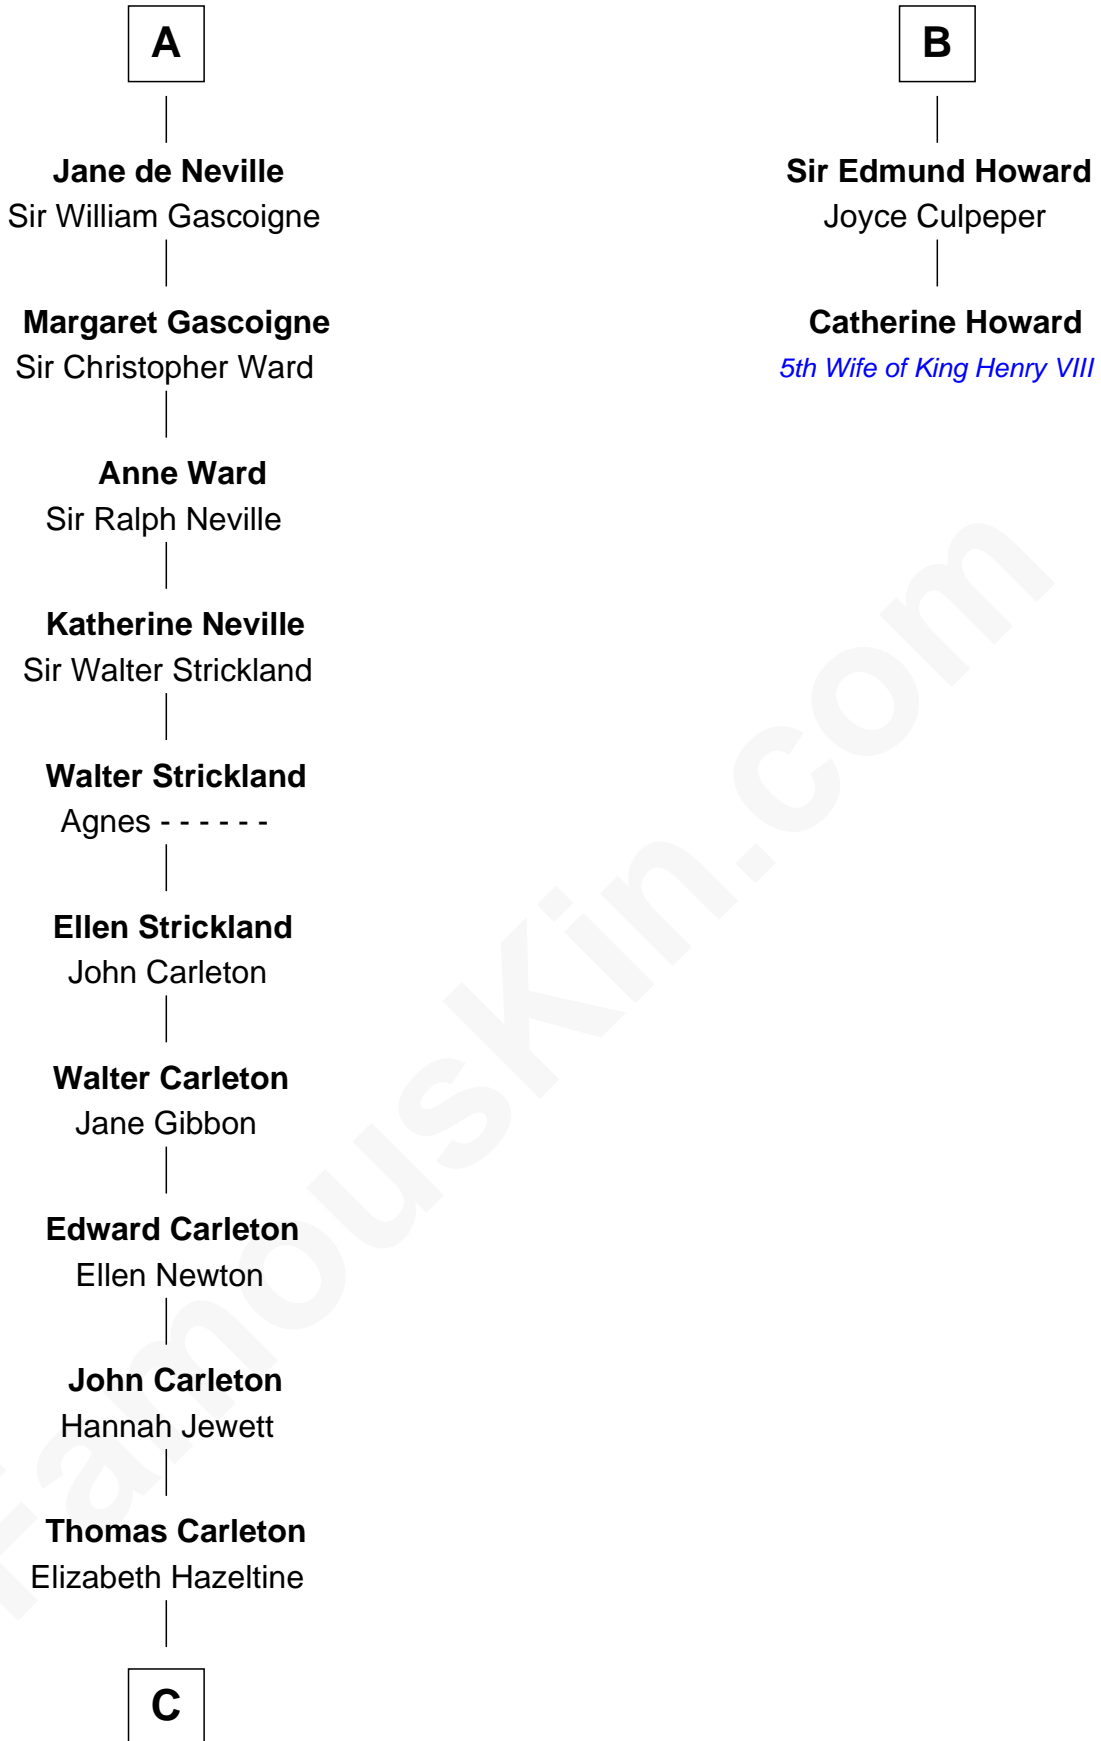

## Relationship Chart of

**Charles A. Pillsbury**

*Co-Founder of C.A. Pillsbury Co.*

8th cousin 13 times removed of

**Catherine Howard**

*5th Wife of King Henry VIII*

**C**

—  
**John Carleton**  
Hannah Platts