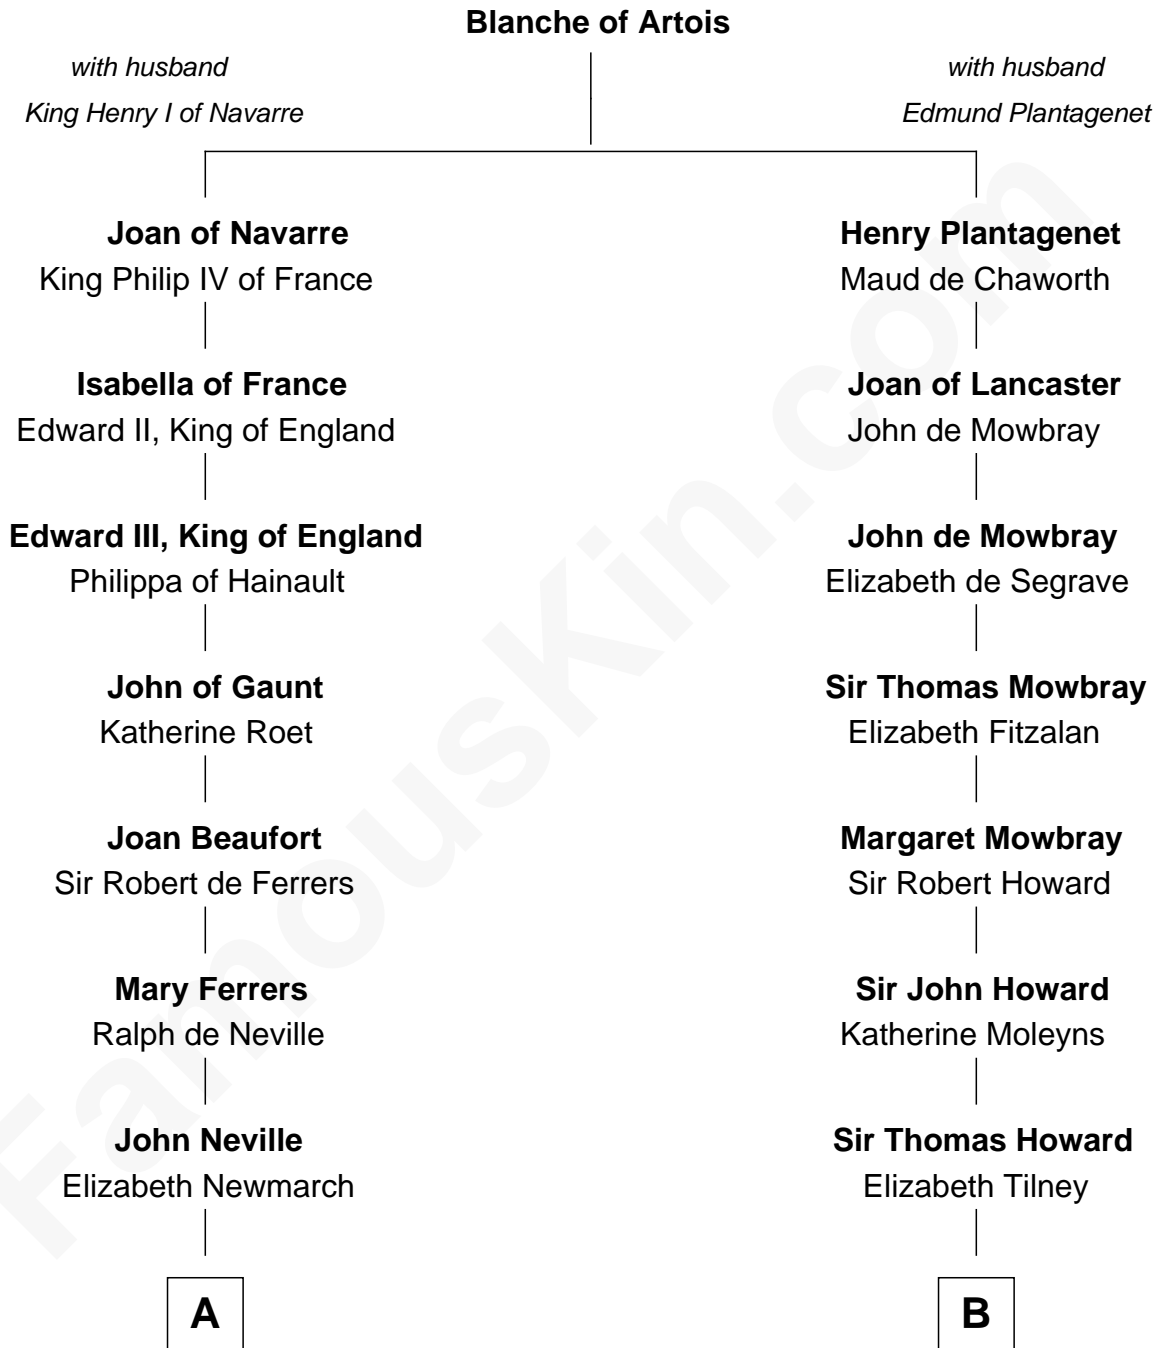

## Relationship Chart of

**Charles A. Pillsbury**

*Co-Founder of C.A. Pillsbury Co.*

8th cousin 13 times removed of

**Catherine Howard**

*5th Wife of King Henry VIII*

**C**

—  
**John Carleton**  
Hannah Platts