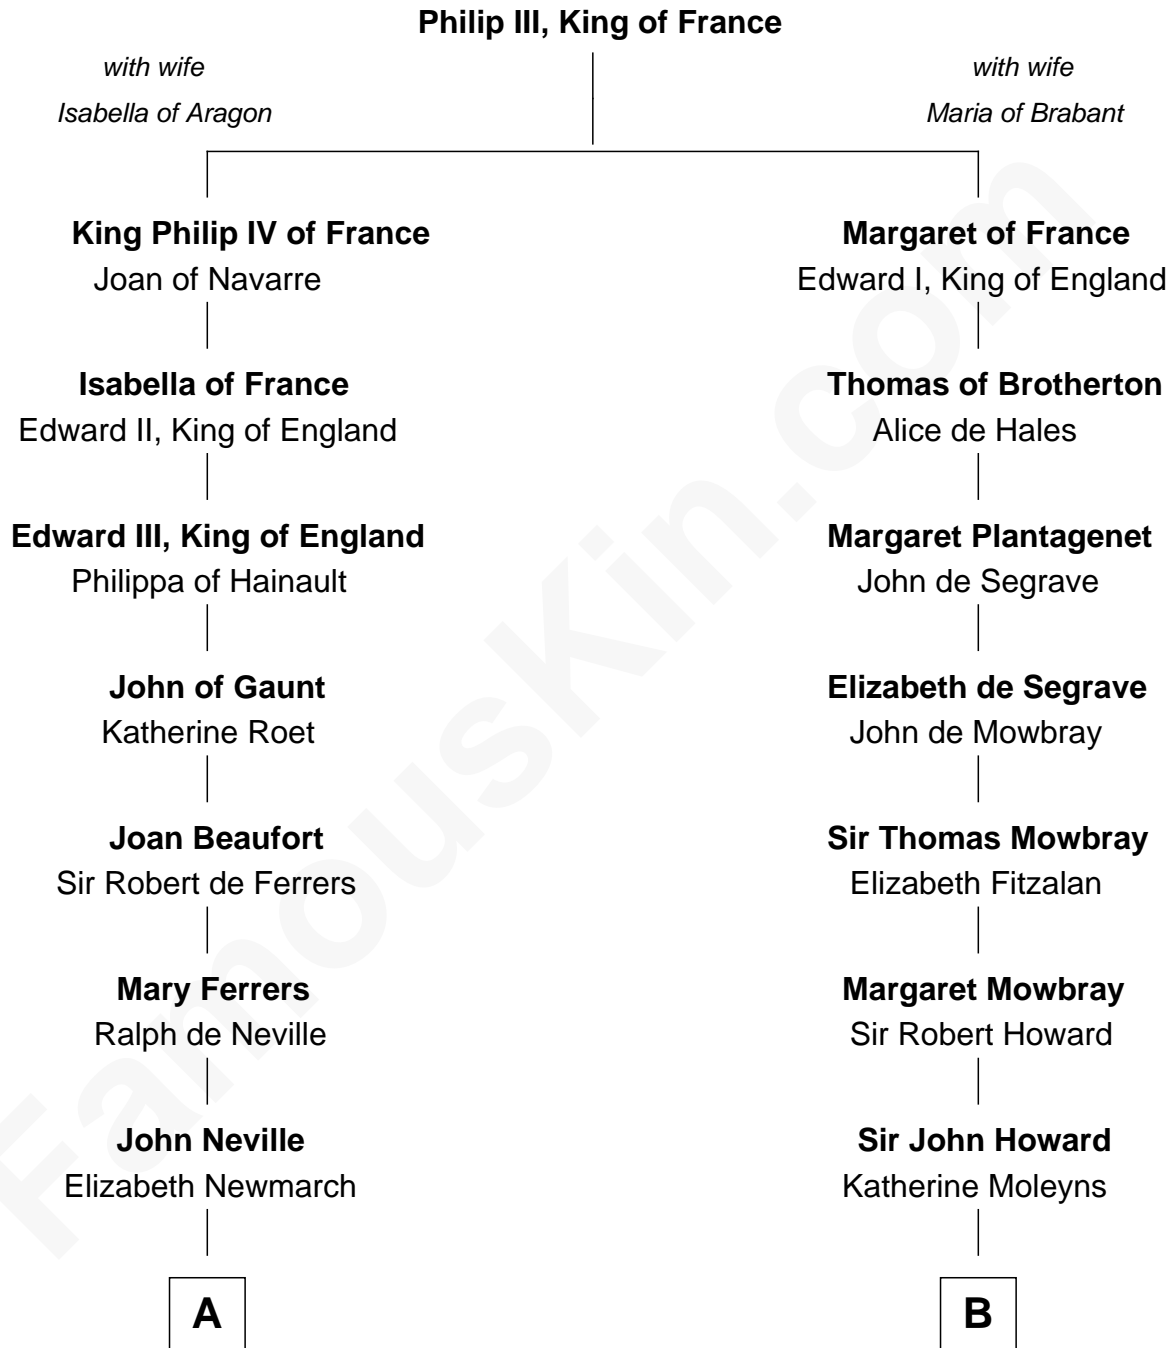

FamousKin.com

Relationship Chart of

Charles A. Pillsbury

Co-Founder of C.A. Pillsbury Co.

9th cousin 12 times removed of

Catherine Howard

5th Wife of King Henry VIII

C

—
John Carleton
Hannah Platts

—
Moses Carleton
Margaret Sprake

—
Henry Carleton
Polly Greeley

—
Margaret Sprague Carleton
George Alfred Pillsbury

—
Charles A. Pillsbury
Co-Founder of C.A. Pillsbury Co.

FamousKin.com