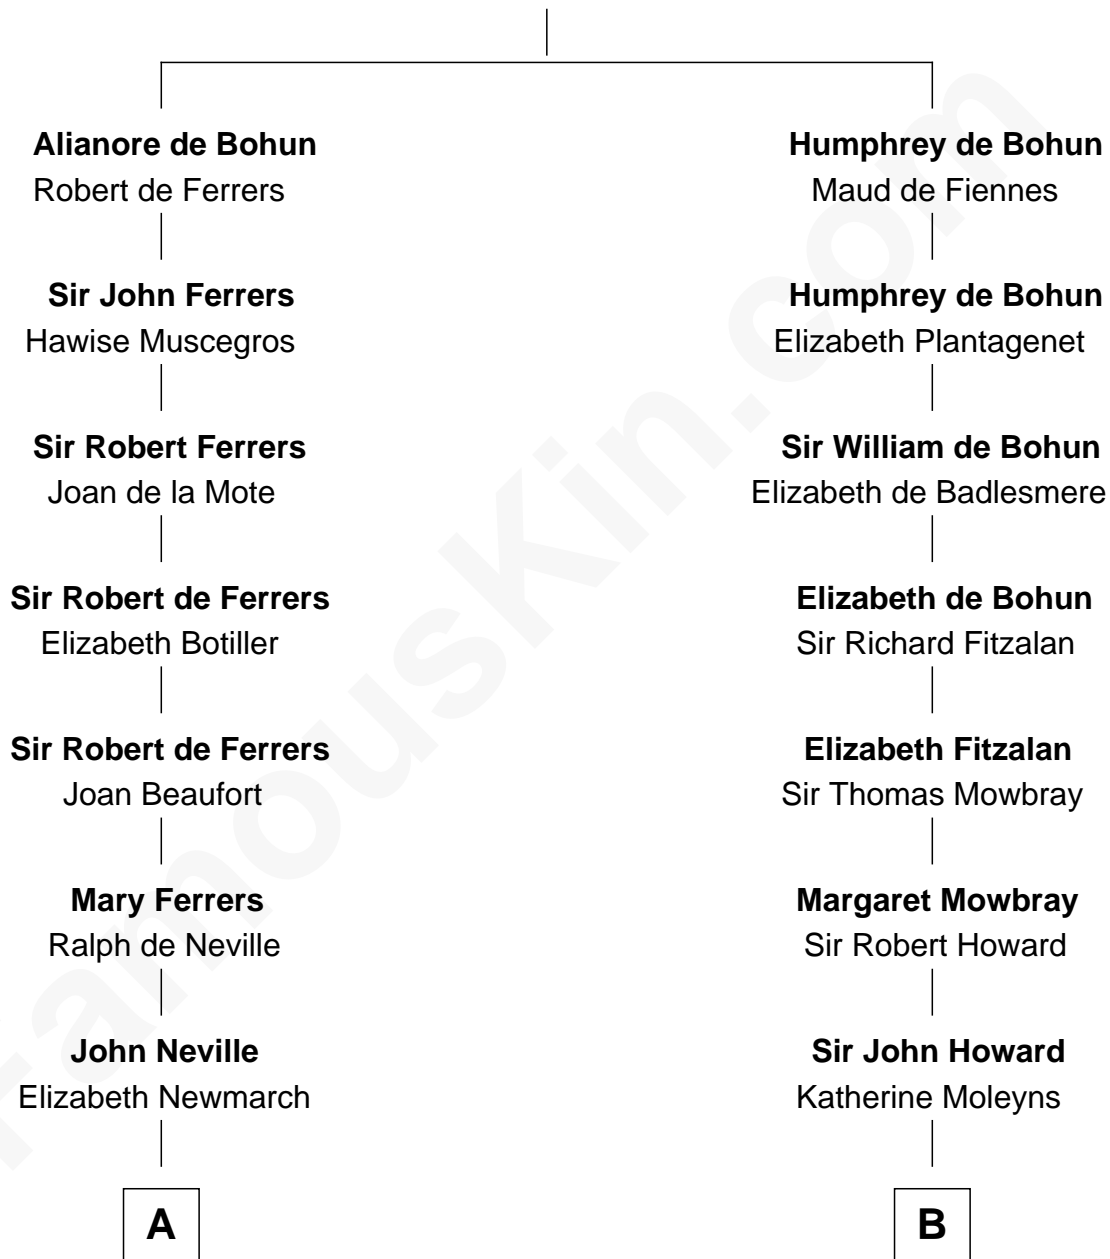

FamousKin.com

Relationship Chart of

Charles A. Pillsbury

Co-Founder of C.A. Pillsbury Co.

9th cousin 12 times removed of

Catherine Howard

5th Wife of King Henry VIII

Sir Humphrey de Bohun

Eleanor de Braiose

C

—
John Carleton
Hannah Platts

—
Moses Carleton
Margaret Sprake

—
Henry Carleton
Polly Greeley

—
Margaret Sprague Carleton
George Alfred Pillsbury

—
Charles A. Pillsbury
Co-Founder of C.A. Pillsbury Co.