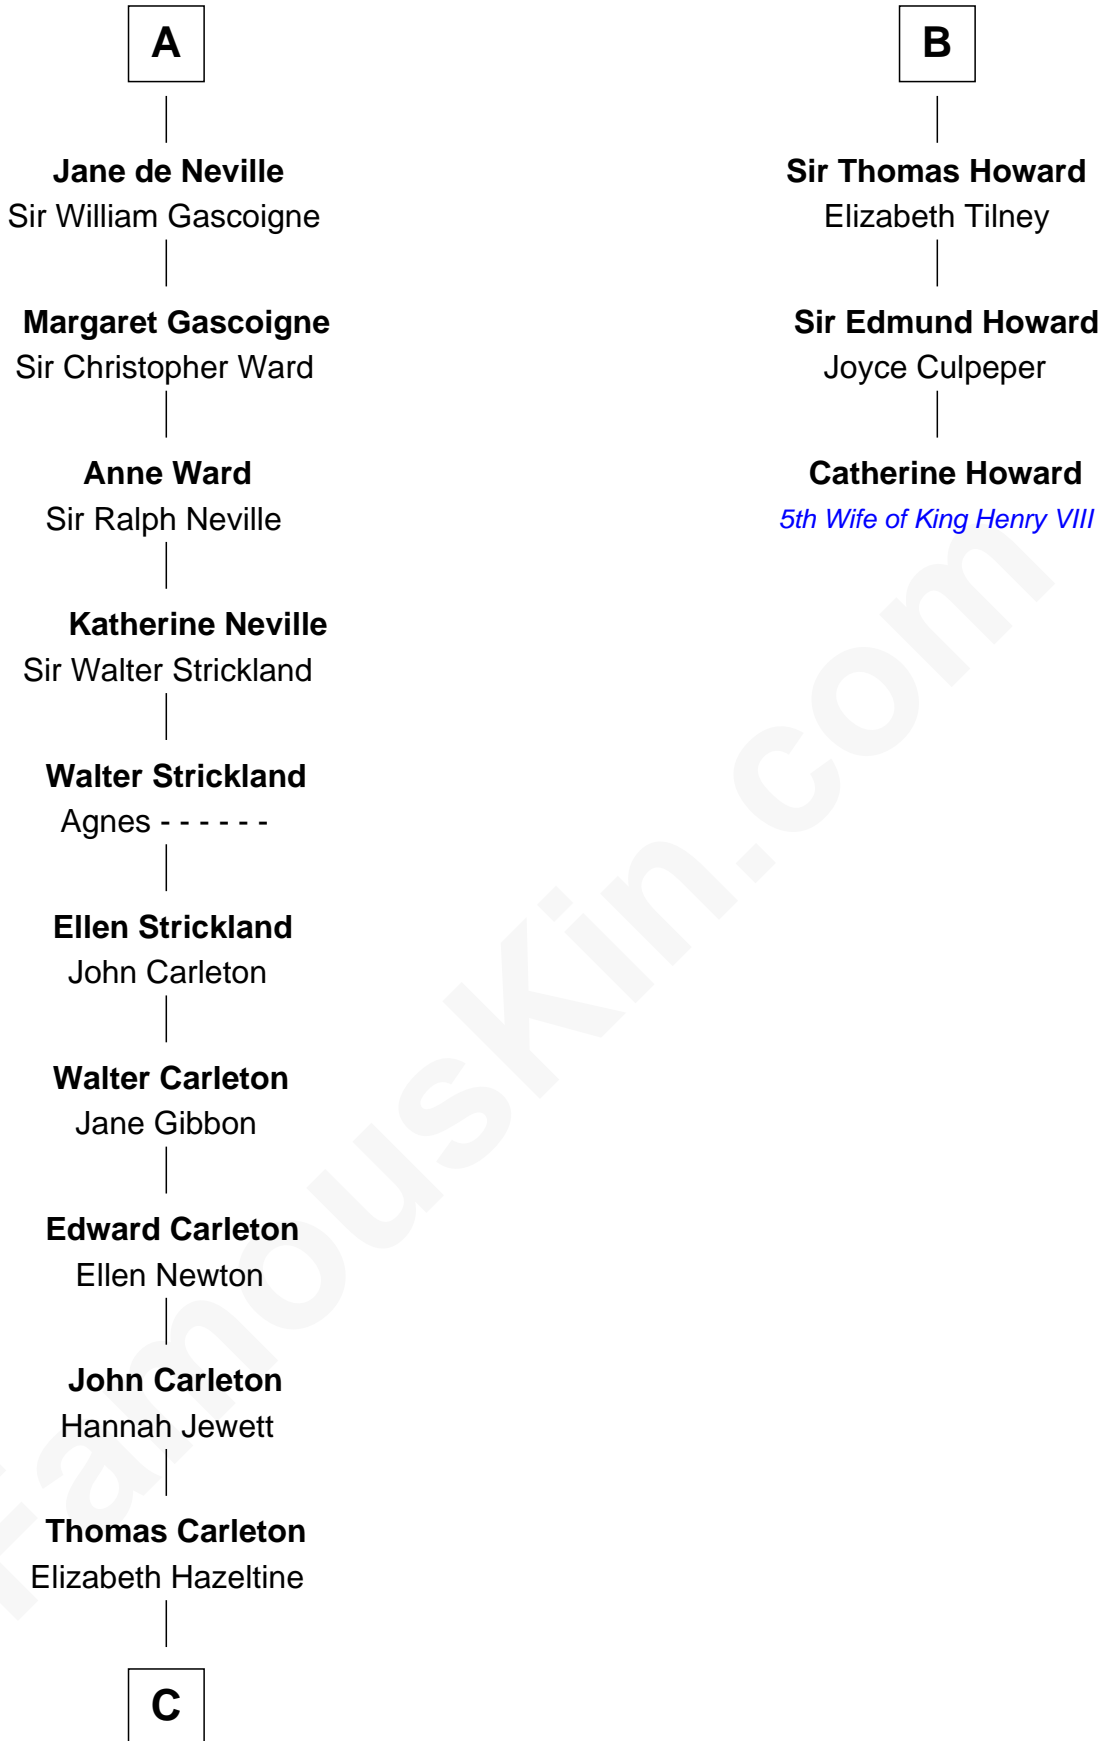

FamousKin.com

Relationship Chart of

Charles A. Pillsbury

Co-Founder of C.A. Pillsbury Co.

9th cousin 12 times removed of

Catherine Howard

5th Wife of King Henry VIII

Sir Humphrey de Bohun

Eleanor de Braiose

C

—
John Carleton
Hannah Platts

—
Moses Carleton
Margaret Sprake

—
Henry Carleton
Polly Greeley

—
Margaret Sprague Carleton
George Alfred Pillsbury

—
Charles A. Pillsbury
Co-Founder of C.A. Pillsbury Co.