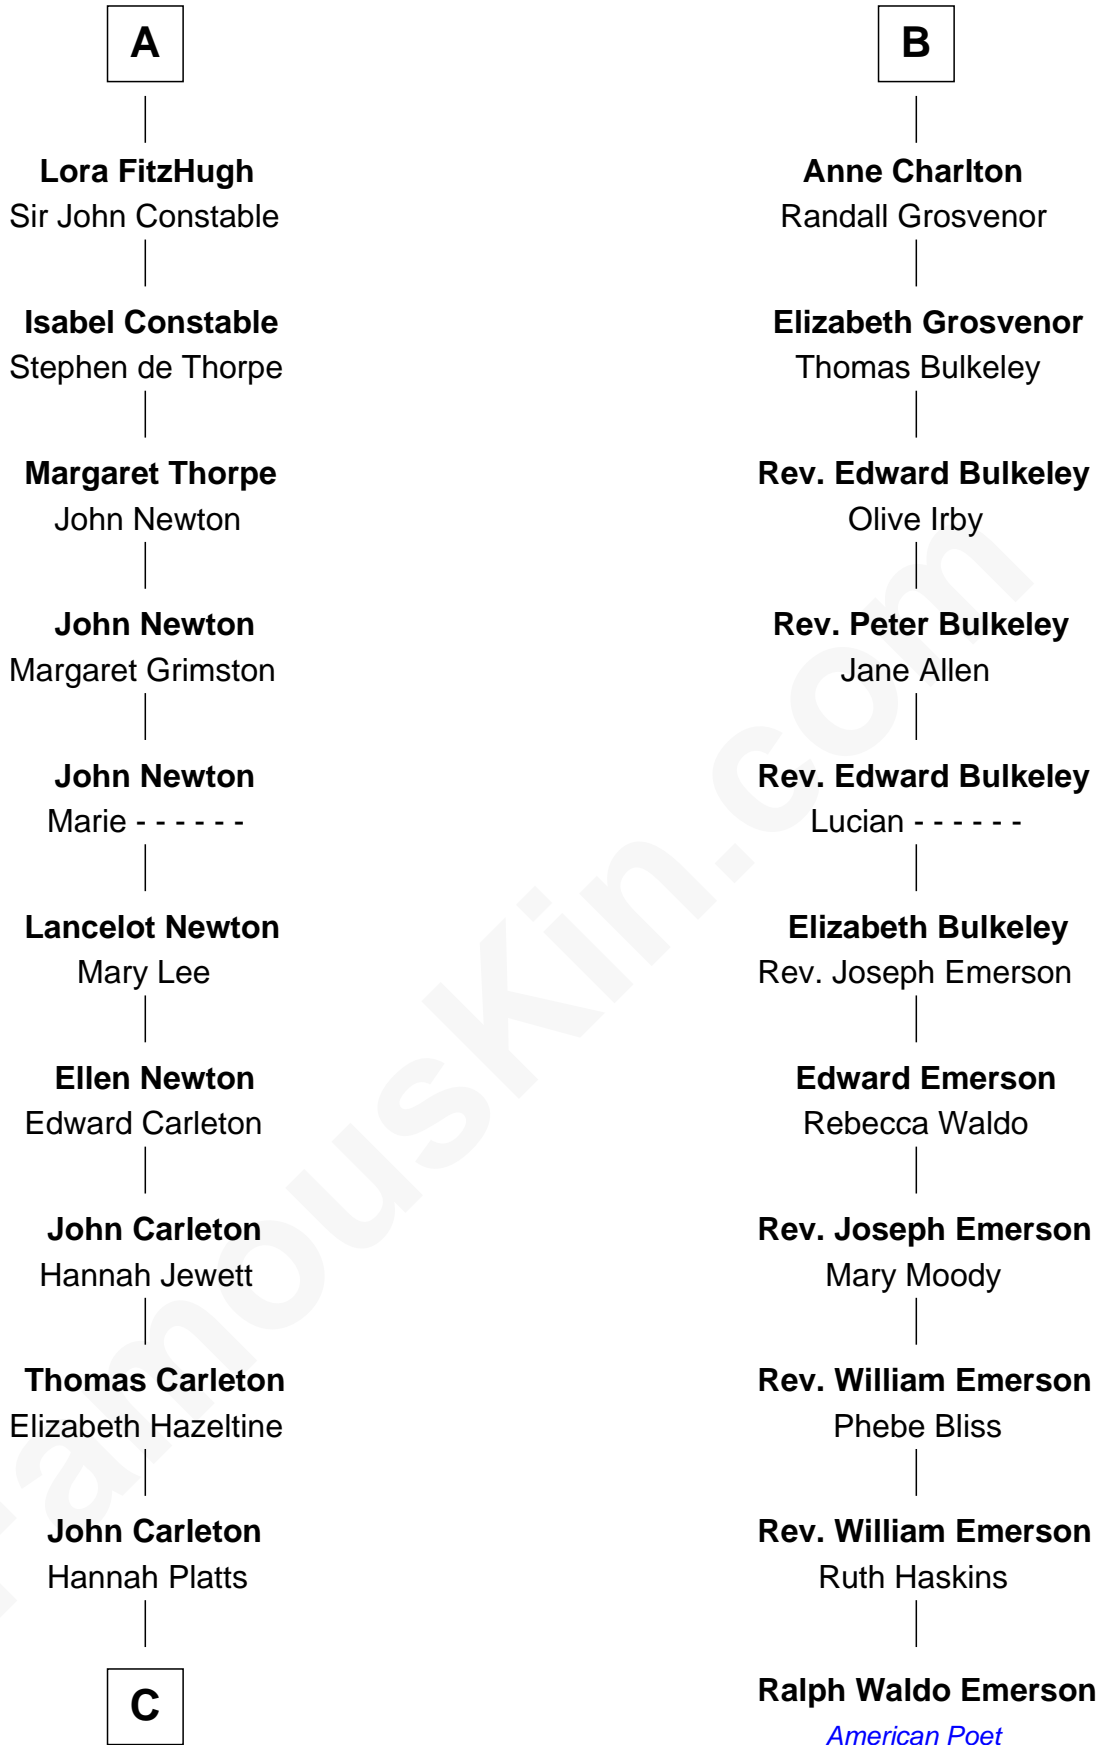

FamousKin.com

Relationship Chart of

Charles A. Pillsbury

Co-Founder of C.A. Pillsbury Co.

17th cousin 3 times removed of

Ralph Waldo Emerson

American Poet

Sir Roger de Somery

Nichole d'Aubenev

C

—
Moses Carleton

Margaret Sprake

—
Henry Carleton

Polly Greeley

—
Margaret Sprague Carleton

George Alfred Pillsbury