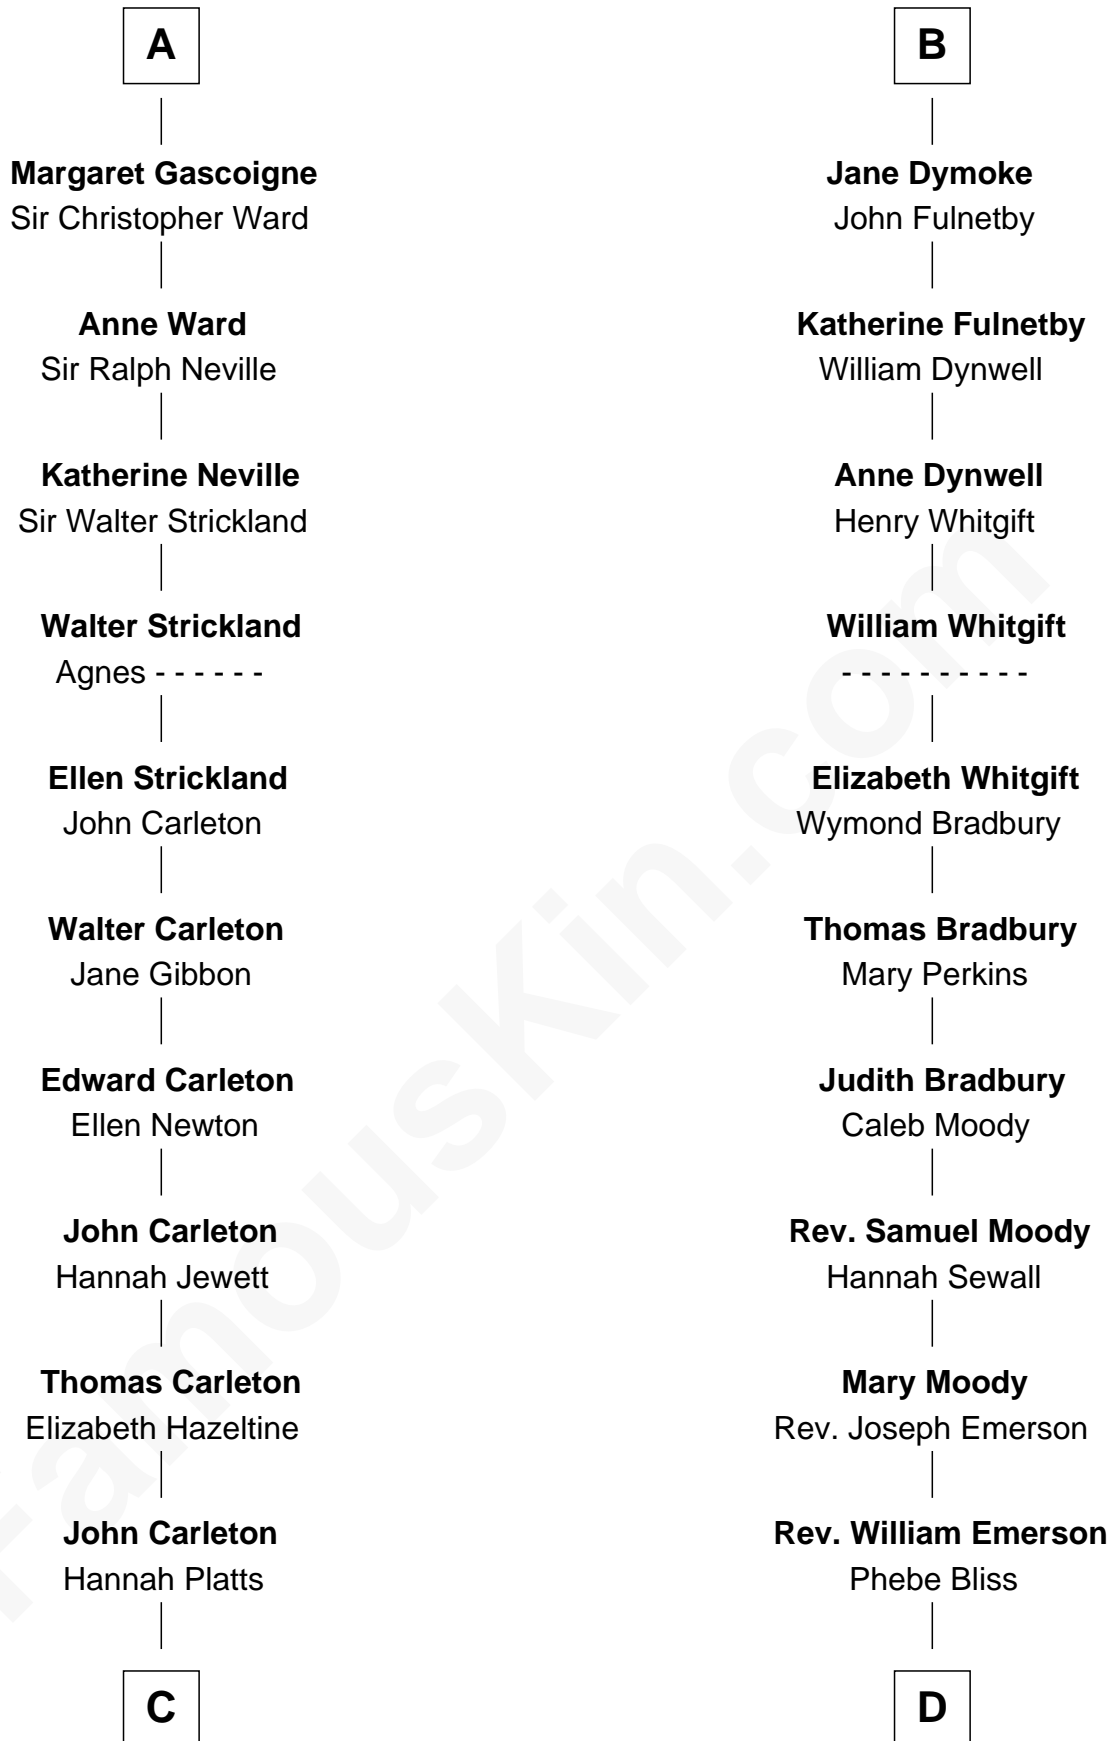

FamousKin.com

Relationship Chart of

Charles A. Pillsbury

Co-Founder of C.A. Pillsbury Co.

18th cousin 2 times removed of

Ralph Waldo Emerson

American Poet

C

Moses Carleton
Margaret Sprake

Henry Carleton
Polly Greeley

Margaret Sprague Carleton
George Alfred Pillsbury

Charles A. Pillsbury
Co-Founder of C.A. Pillsbury Co.

D

Rev. William Emerson
Ruth Haskins

Ralph Waldo Emerson
American Poet