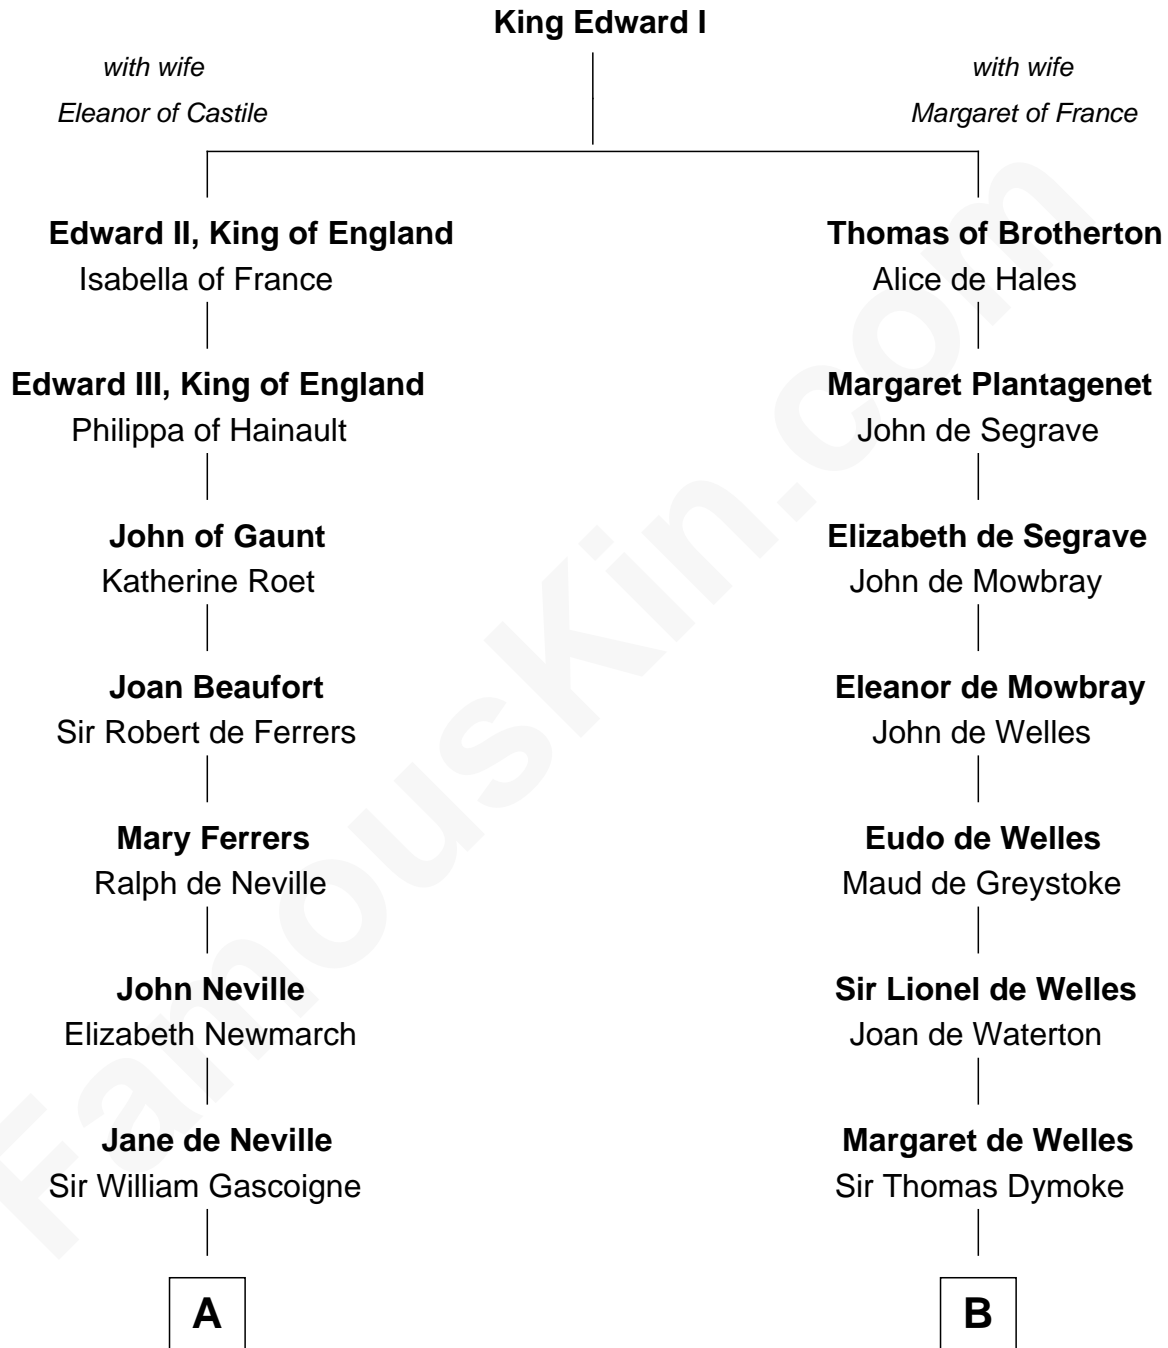

FamousKin.com

Relationship Chart of

Charles A. Pillsbury

Co-Founder of C.A. Pillsbury Co.

18th cousin 2 times removed of

Ralph Waldo Emerson

American Poet

C

Moses Carleton
Margaret Sprake

Henry Carleton
Polly Greeley

Margaret Sprague Carleton
George Alfred Pillsbury

Charles A. Pillsbury
Co-Founder of C.A. Pillsbury Co.

D

Rev. William Emerson
Ruth Haskins

Ralph Waldo Emerson
American Poet