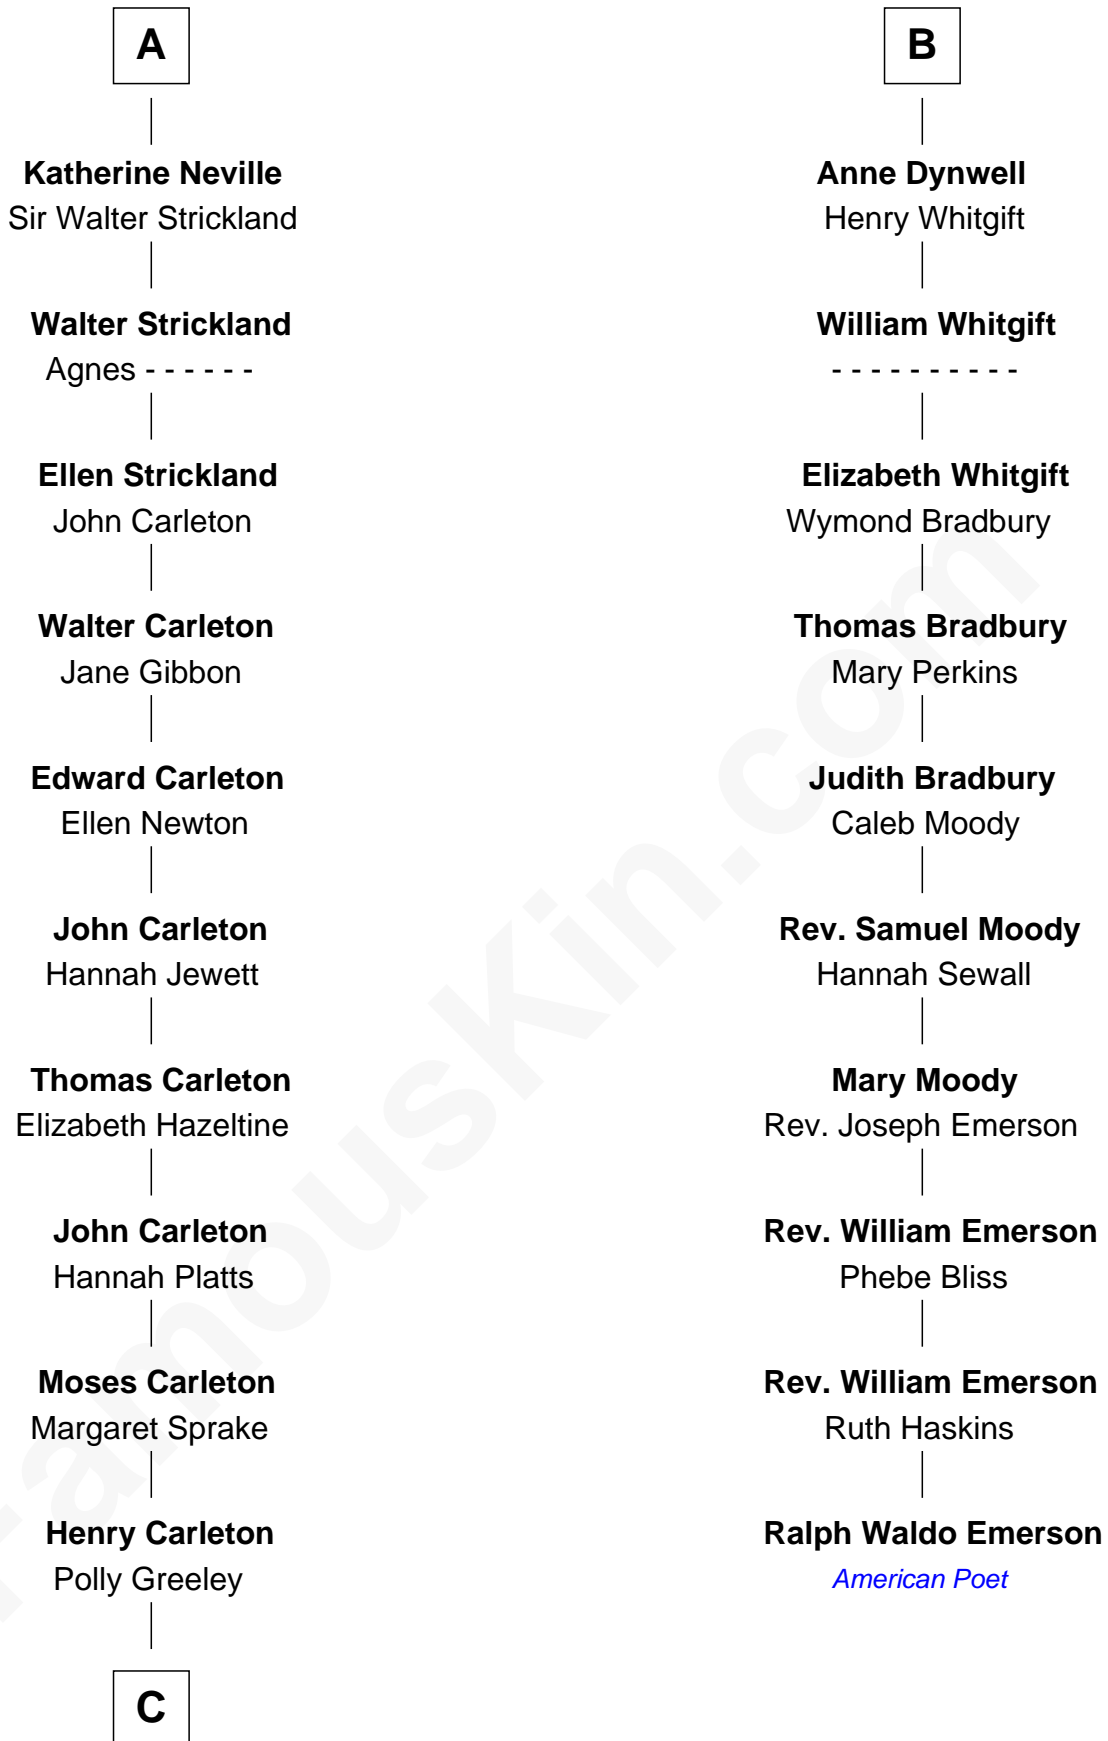

## Relationship Chart of

**Charles A. Pillsbury**

*Co-Founder of C.A. Pillsbury Co.*

16th cousin 2 times removed of

**Ralph Waldo Emerson**

*American Poet*

C

—  
**Margaret Sprague Carleton**