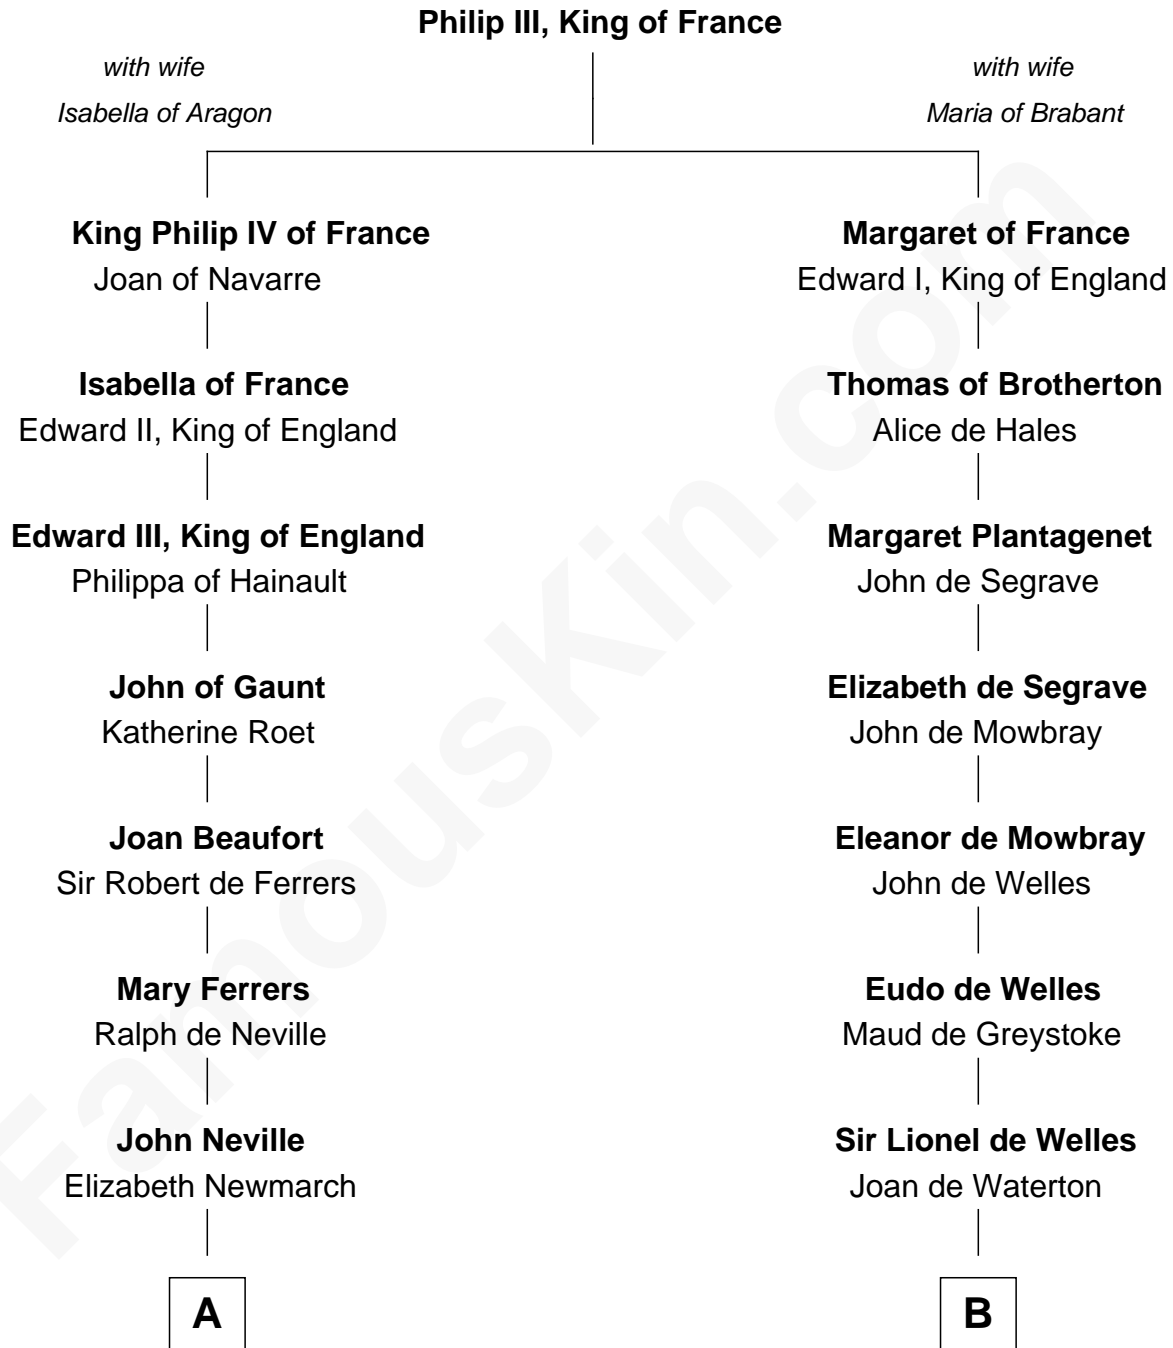

FamousKin.com Relationship Chart of

Charles A. Pillsbury

Co-Founder of C.A. Pillsbury Co.

19th cousin 2 times removed of

Ralph Waldo Emerson

American Poet

C

John Carleton
Hannah Platts