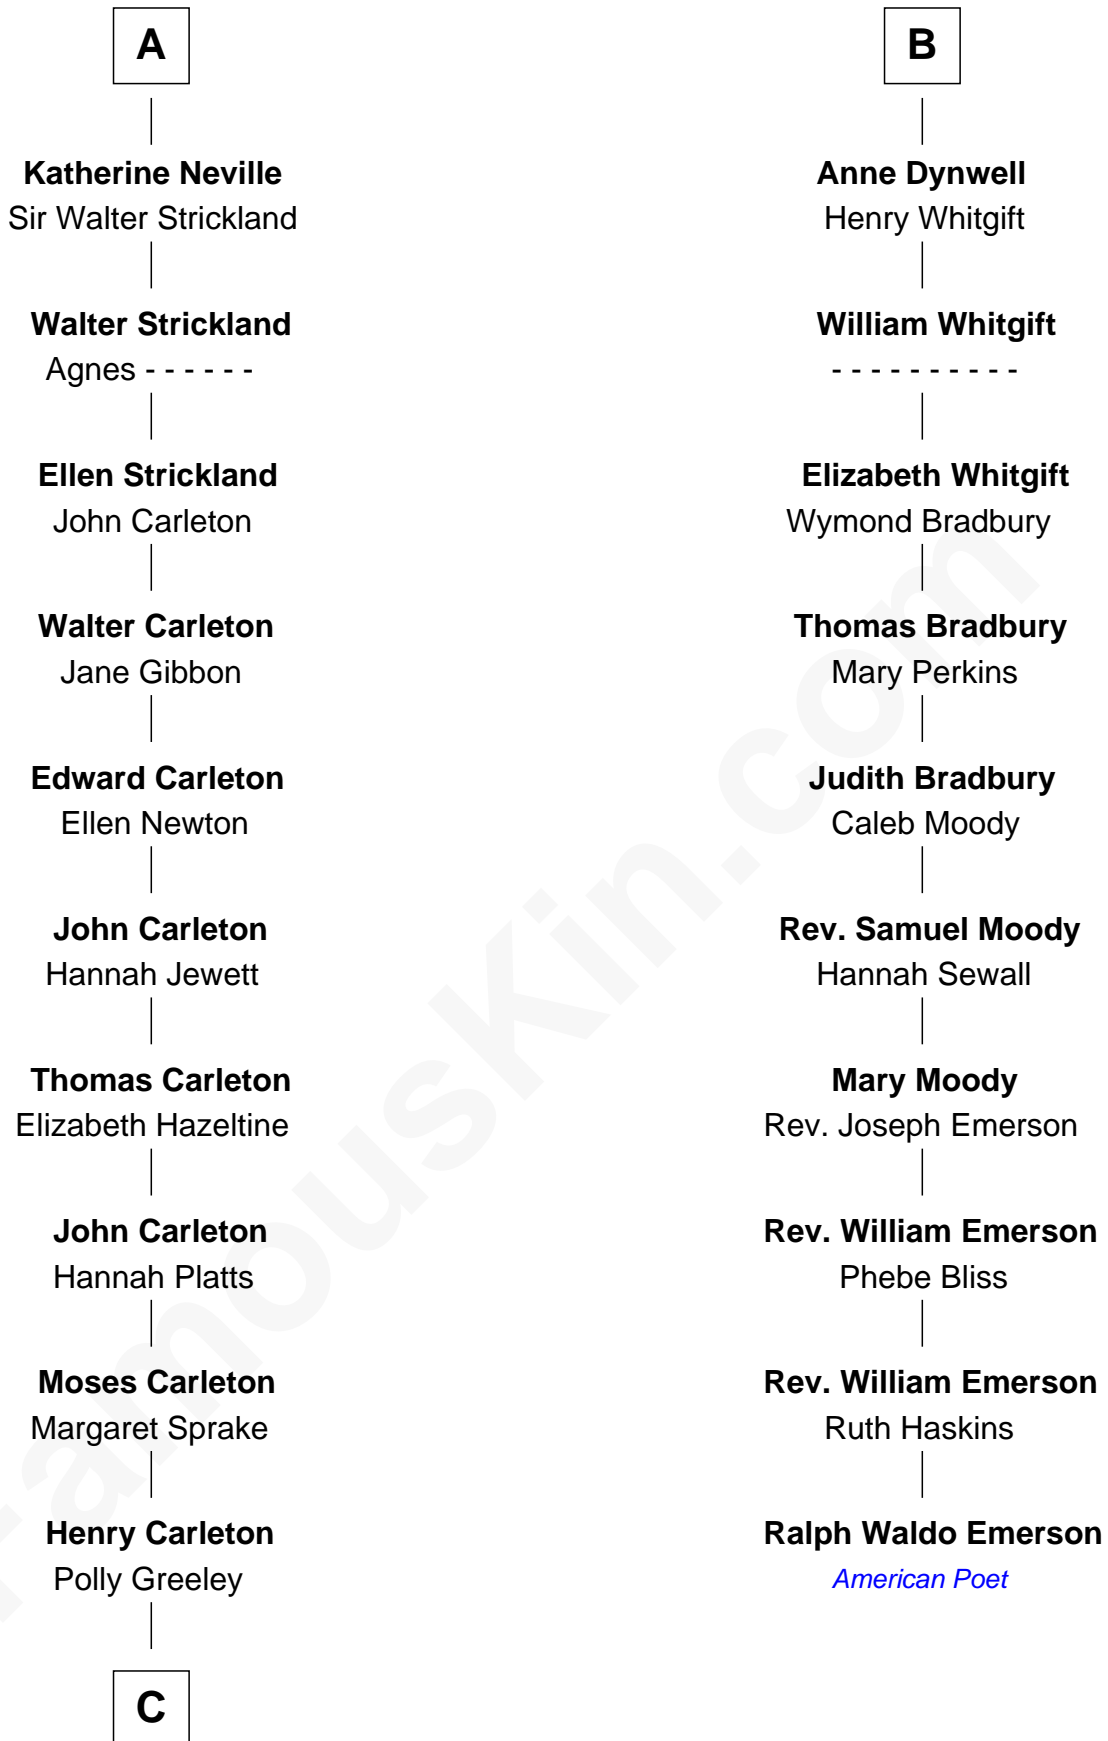

FamousKin.com

Relationship Chart of

Charles A. Pillsbury

Co-Founder of C.A. Pillsbury Co.

16th cousin 2 times removed of

Ralph Waldo Emerson

American Poet

Sir Henry de Percy

Idoine de Clifford

C

—
Margaret Sprague Carleton

George Alfred Pillsbury

—
Charles A. Pillsbury

Co-Founder of C.A. Pillsbury Co.

FamousKin.com