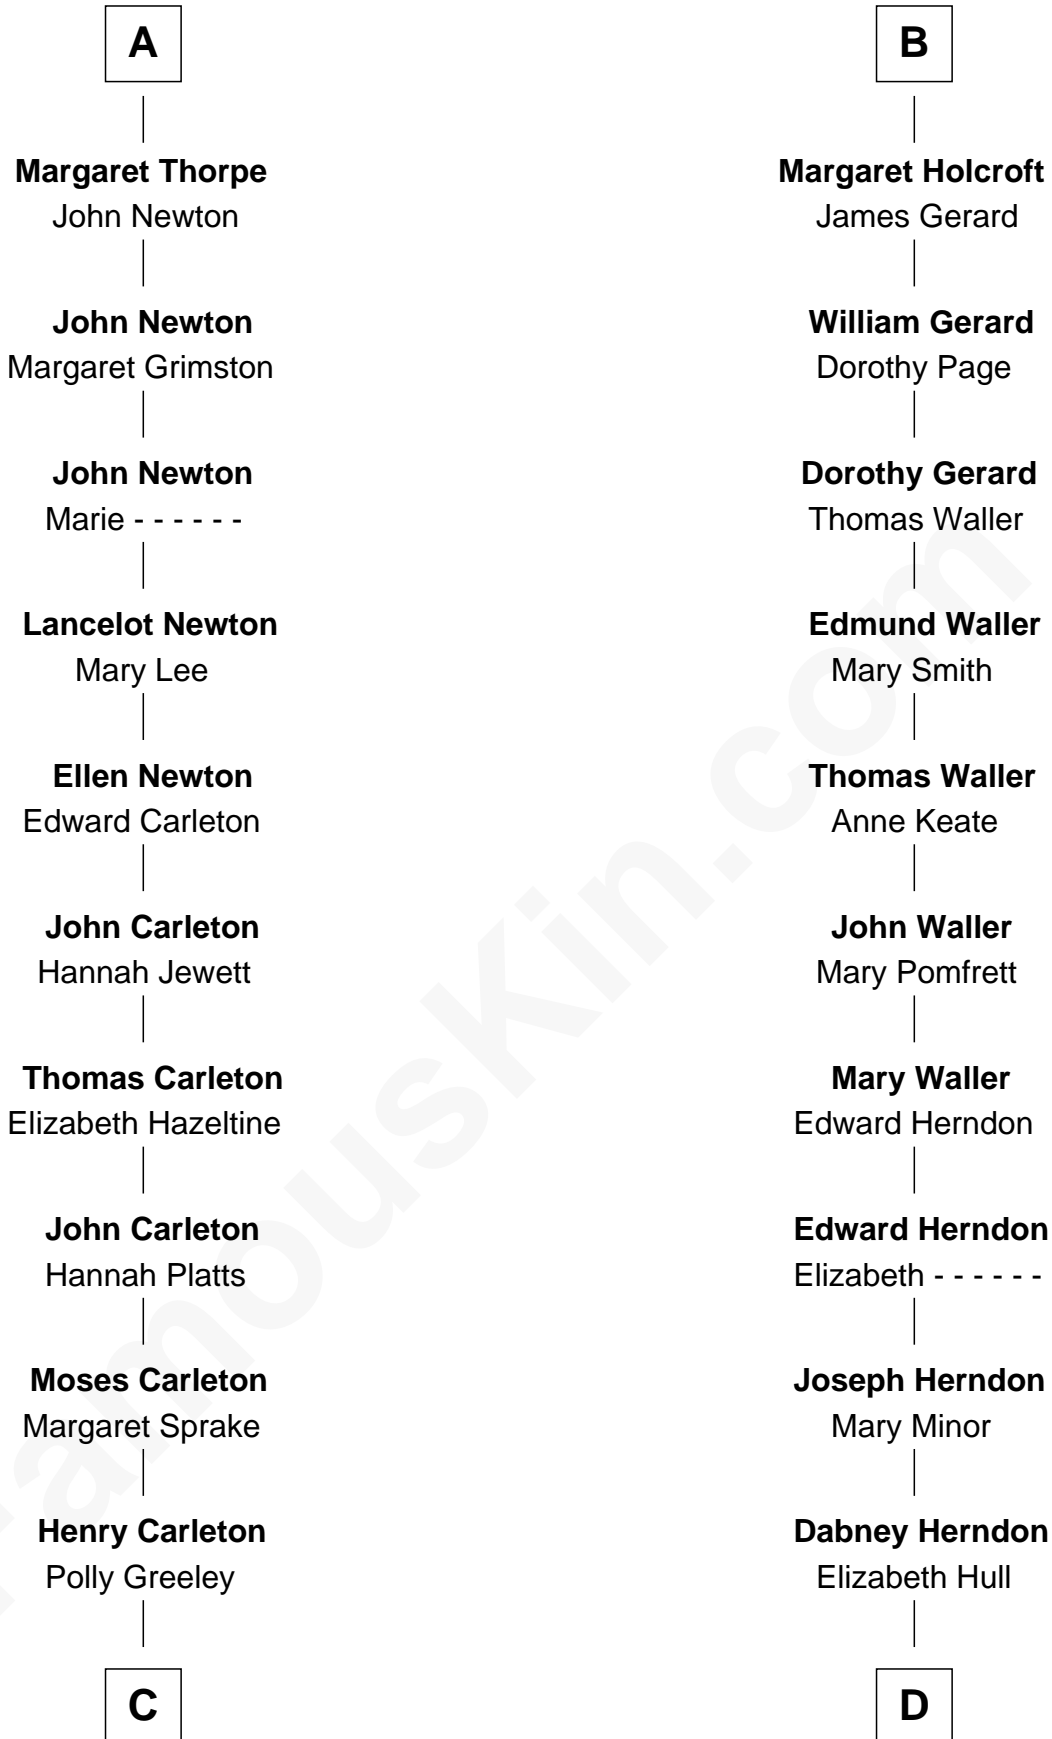

FamousKin.com Relationship Chart of

Charles A. Pillsbury

Co-Founder of C.A. Pillsbury Co.

18th cousin of

Ellen (Herndon) Arthur

Wife of President Chester A. Arthur

C

Margaret Sprague Carleton

George Alfred Pillsbury

Charles A. Pillsbury

Co-Founder of C.A. Pillsbury Co.

D

Capt. William Lewis Herndon

Frances Elizabeth Hansborough

Ellen (Herndon) Arthur

Wife of President Chester Arthur