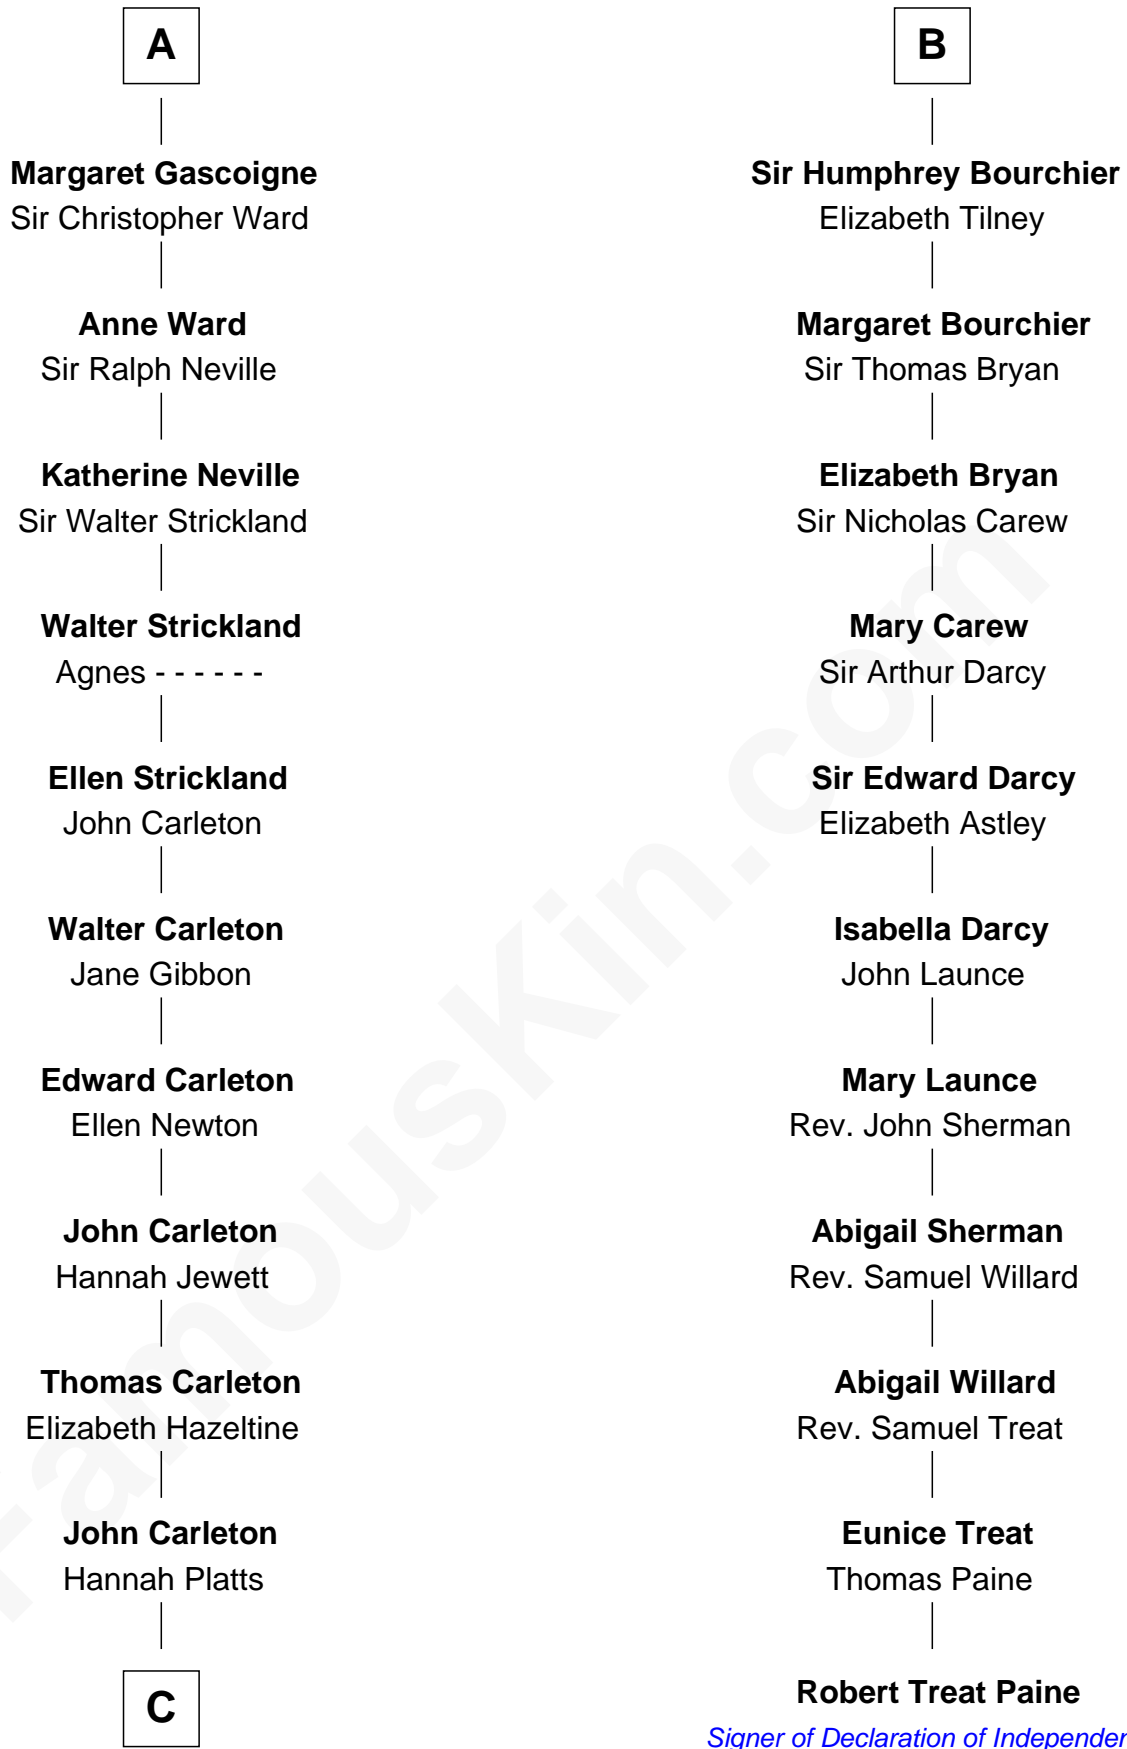

FamousKin.com

Relationship Chart of

Charles A. Pillsbury

Co-Founder of C.A. Pillsbury Co.

17th cousin 3 times removed of

Robert Treat Paine

Signer of the Declaration of Independence

C

—
Moses Carleton
Margaret Sprake

—
Henry Carleton
Polly Greeley

—
Margaret Sprague Carleton
George Alfred Pillsbury

—
Charles A. Pillsbury
Co-Founder of C.A. Pillsbury Co.

FamousKin.com