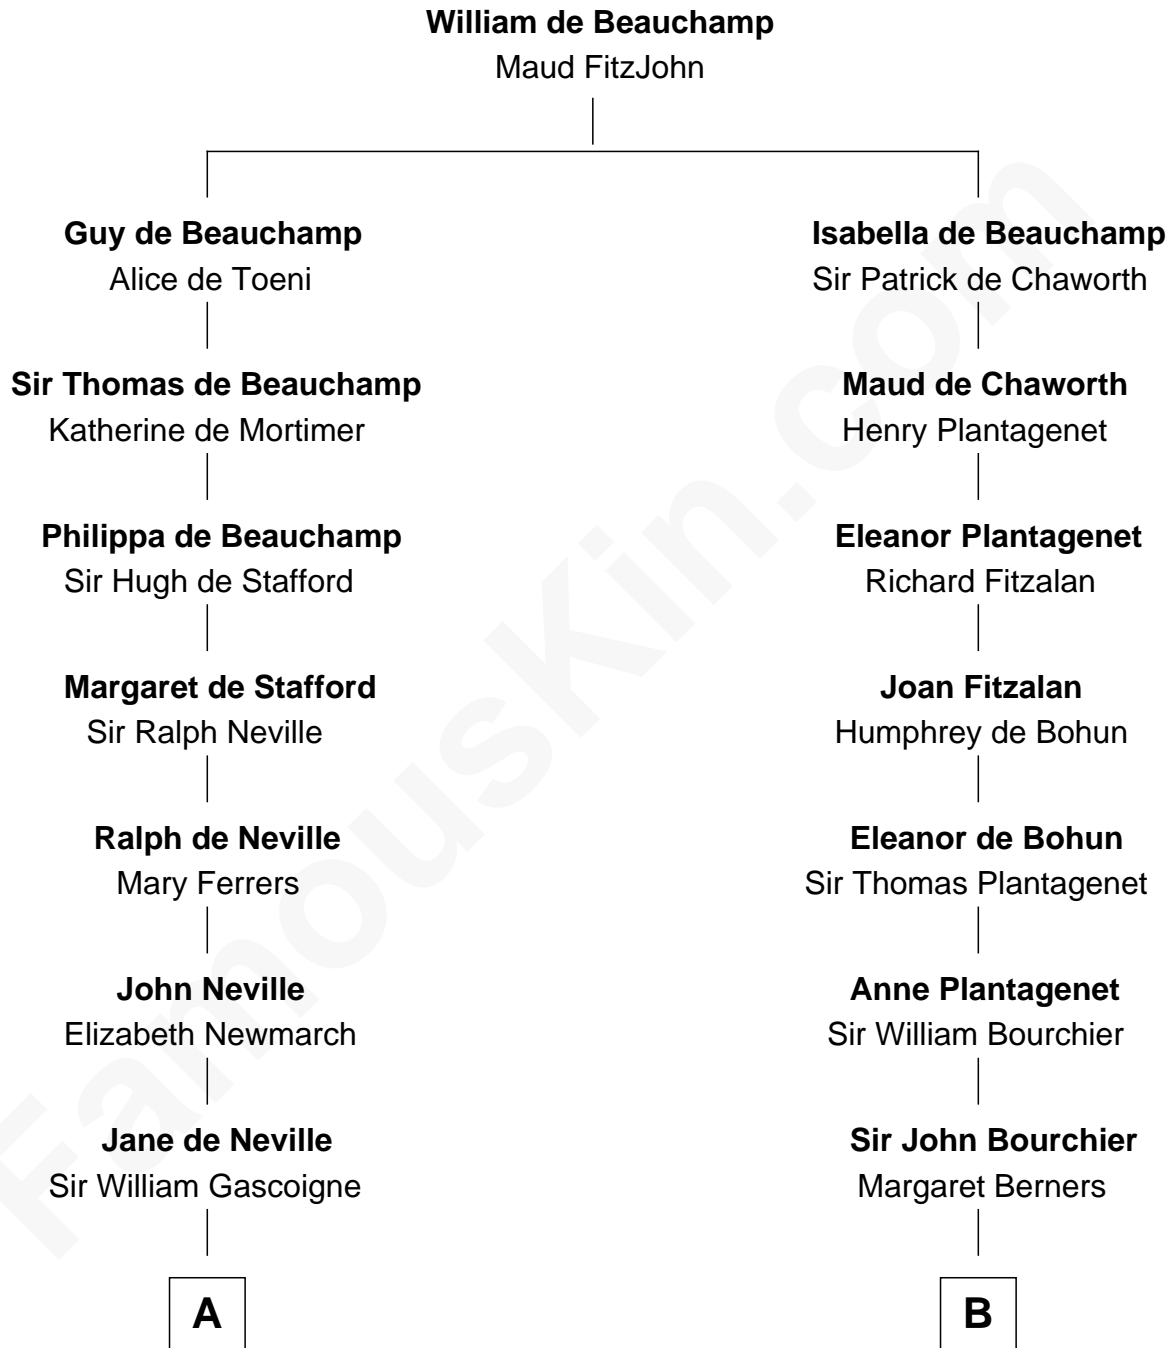

FamousKin.com

Relationship Chart of

Charles A. Pillsbury

Co-Founder of C.A. Pillsbury Co.

17th cousin 3 times removed of

Robert Treat Paine

Signer of the Declaration of Independence

C

—
Moses Carleton
Margaret Sprake

—
Henry Carleton
Polly Greeley

—
Margaret Sprague Carleton
George Alfred Pillsbury

—
Charles A. Pillsbury
Co-Founder of C.A. Pillsbury Co.

FamousKin.com