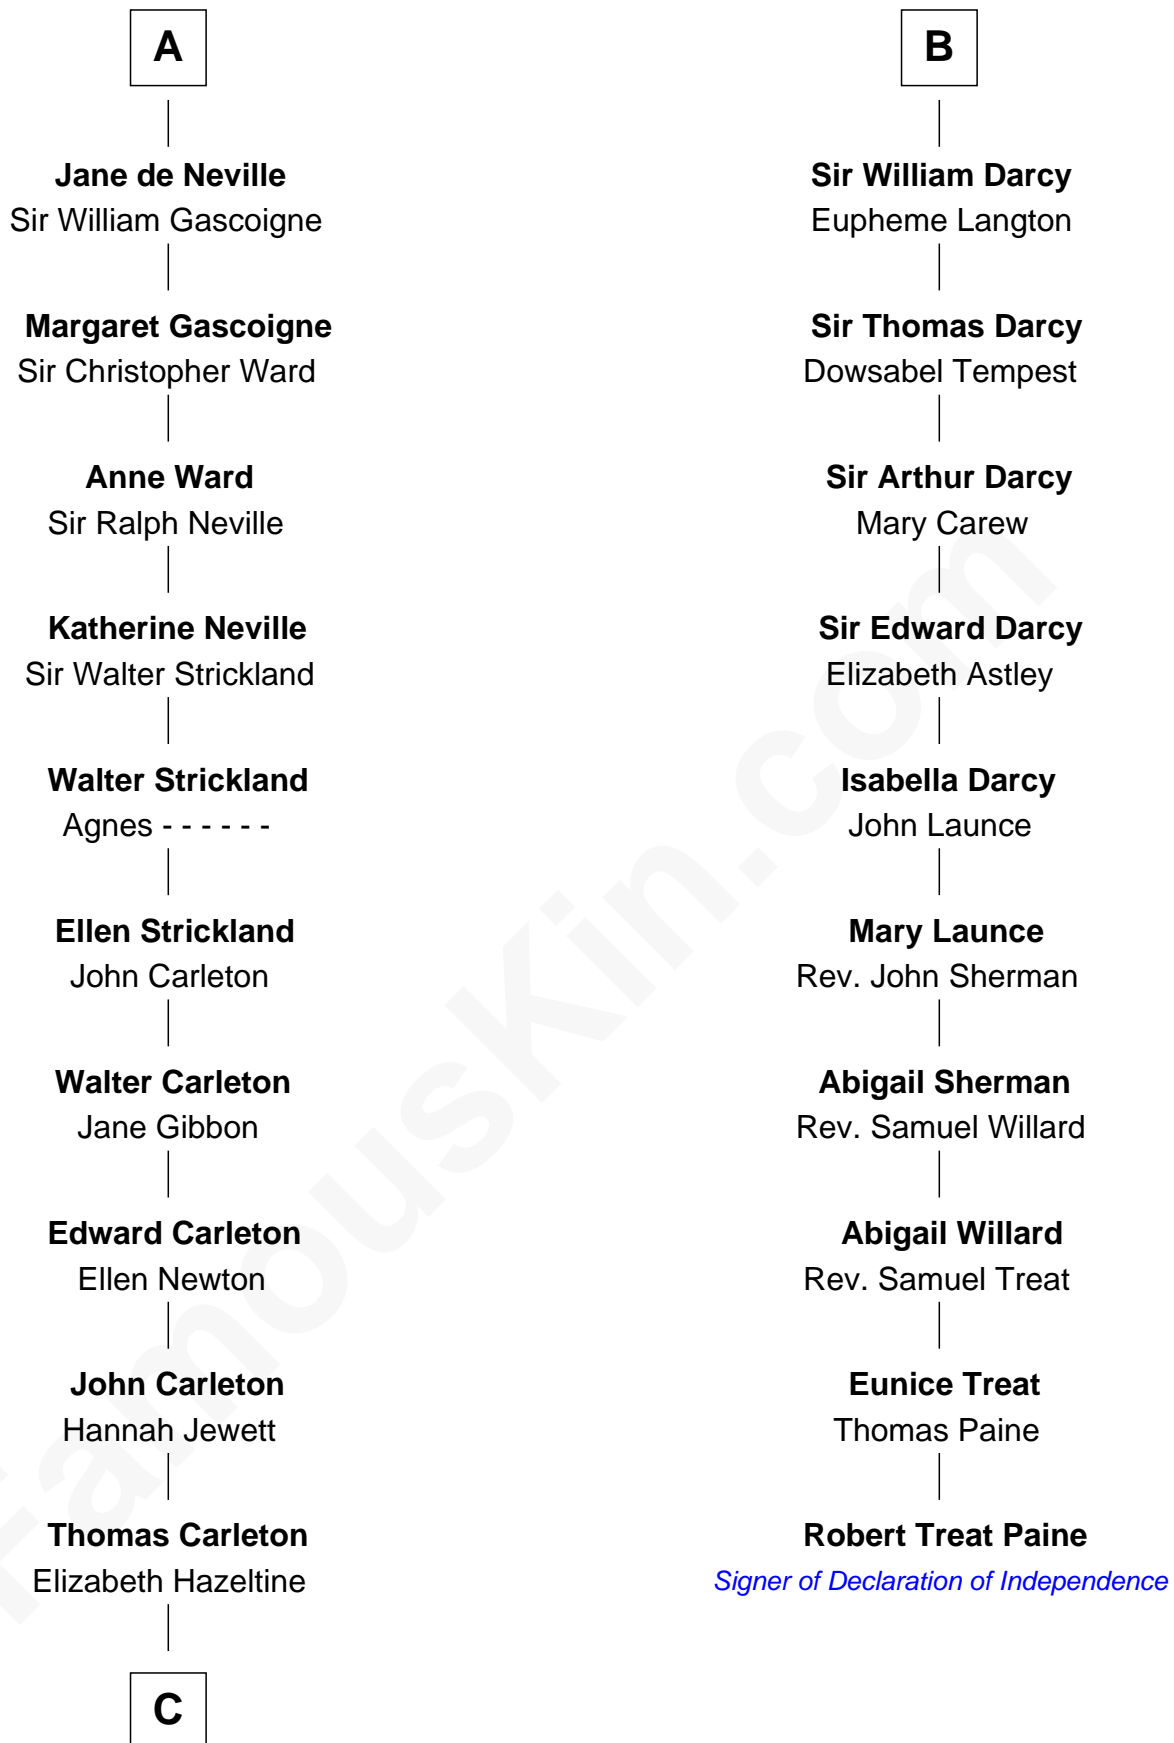

FamousKin.com

Relationship Chart of

Charles A. Pillsbury

Co-Founder of C.A. Pillsbury Co.

16th cousin 5 times removed of

Robert Treat Paine

Signer of the Declaration of Independence

C

—
John Carleton
Hannah Platts

—
Moses Carleton
Margaret Sprake

—
Henry Carleton
Polly Greeley

—
Margaret Sprague Carleton
George Alfred Pillsbury

—
Charles A. Pillsbury
Co-Founder of C.A. Pillsbury Co.

FamousKin.com