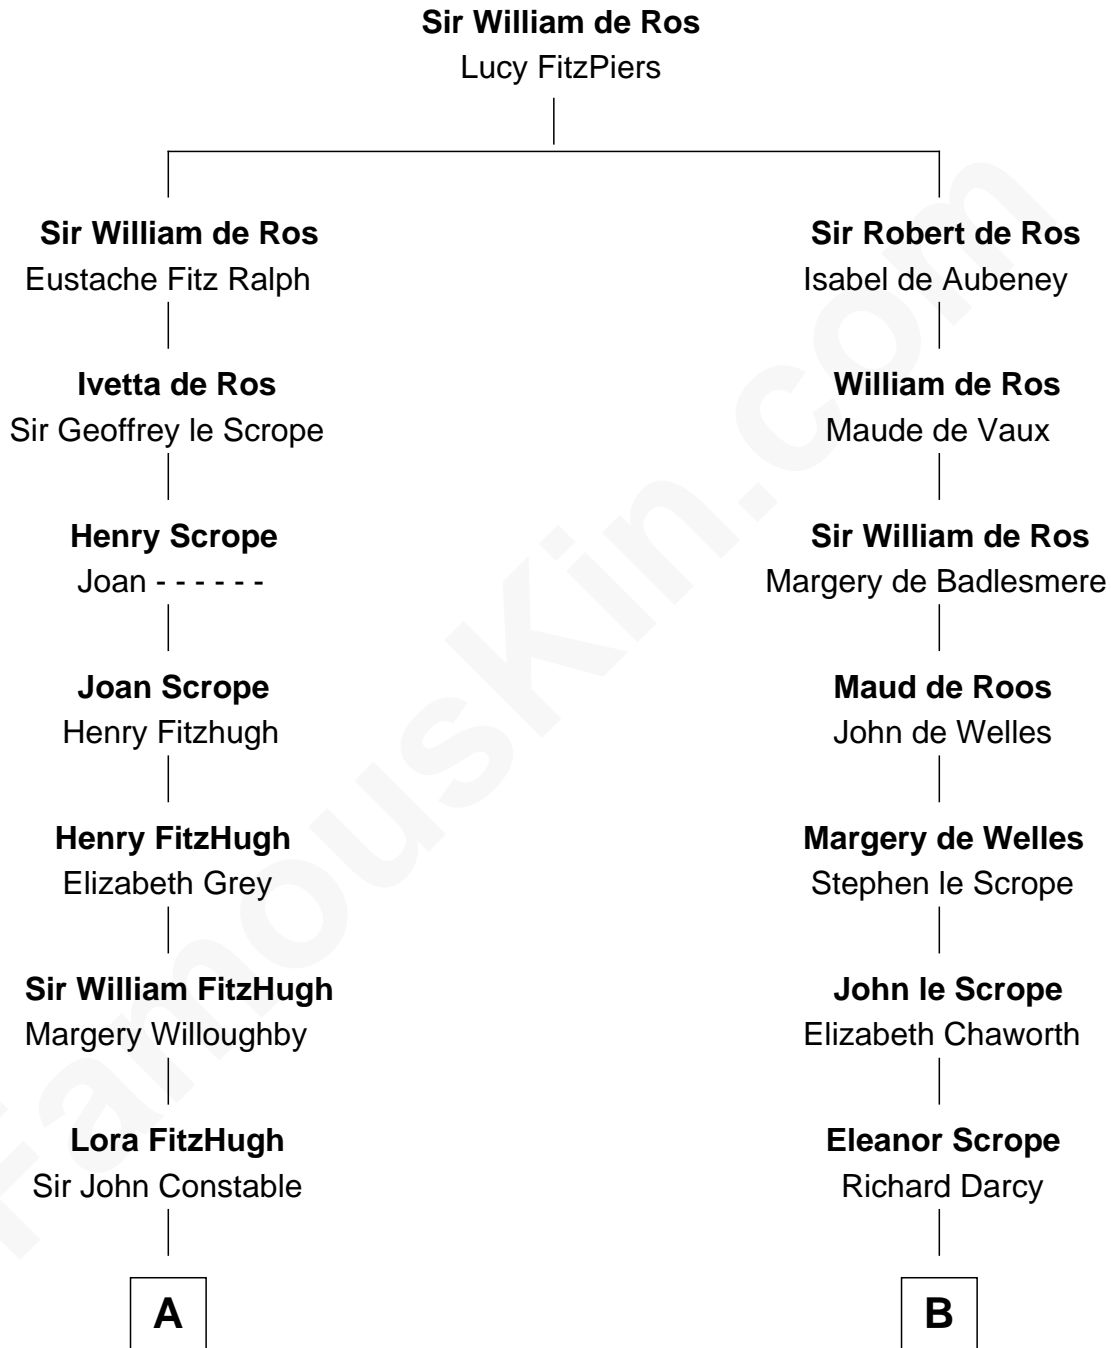

FamousKin.com

Relationship Chart of

Charles A. Pillsbury

Co-Founder of C.A. Pillsbury Co.

16th cousin 3 times removed of

Robert Treat Paine

Signer of the Declaration of Independence

C