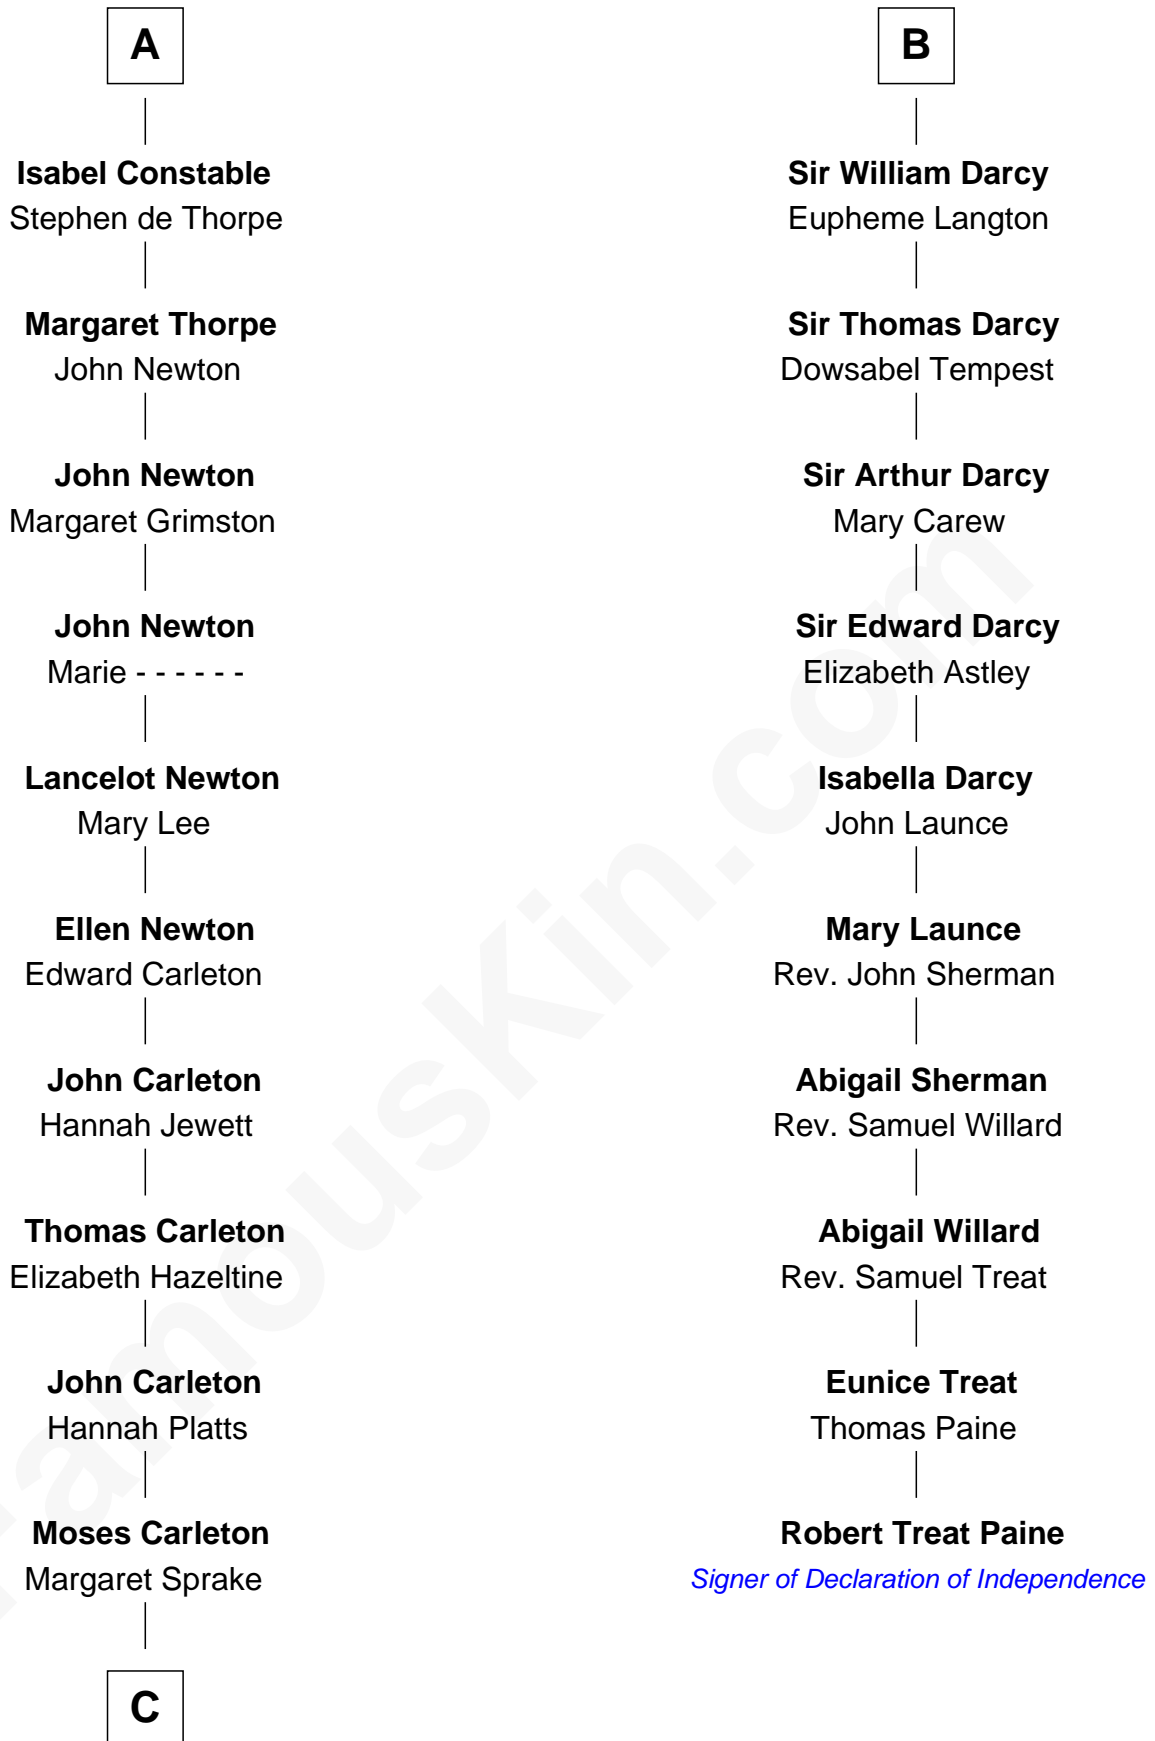

FamousKin.com

Relationship Chart of

Charles A. Pillsbury

Co-Founder of C.A. Pillsbury Co.

16th cousin 3 times removed of

Robert Treat Paine

Signer of the Declaration of Independence

C

Henry Carleton

Polly Greeley

Margaret Sprague Carleton

George Alfred Pillsbury

Charles A. Pillsbury

Co-Founder of C.A. Pillsbury Co.

FamousKin.com