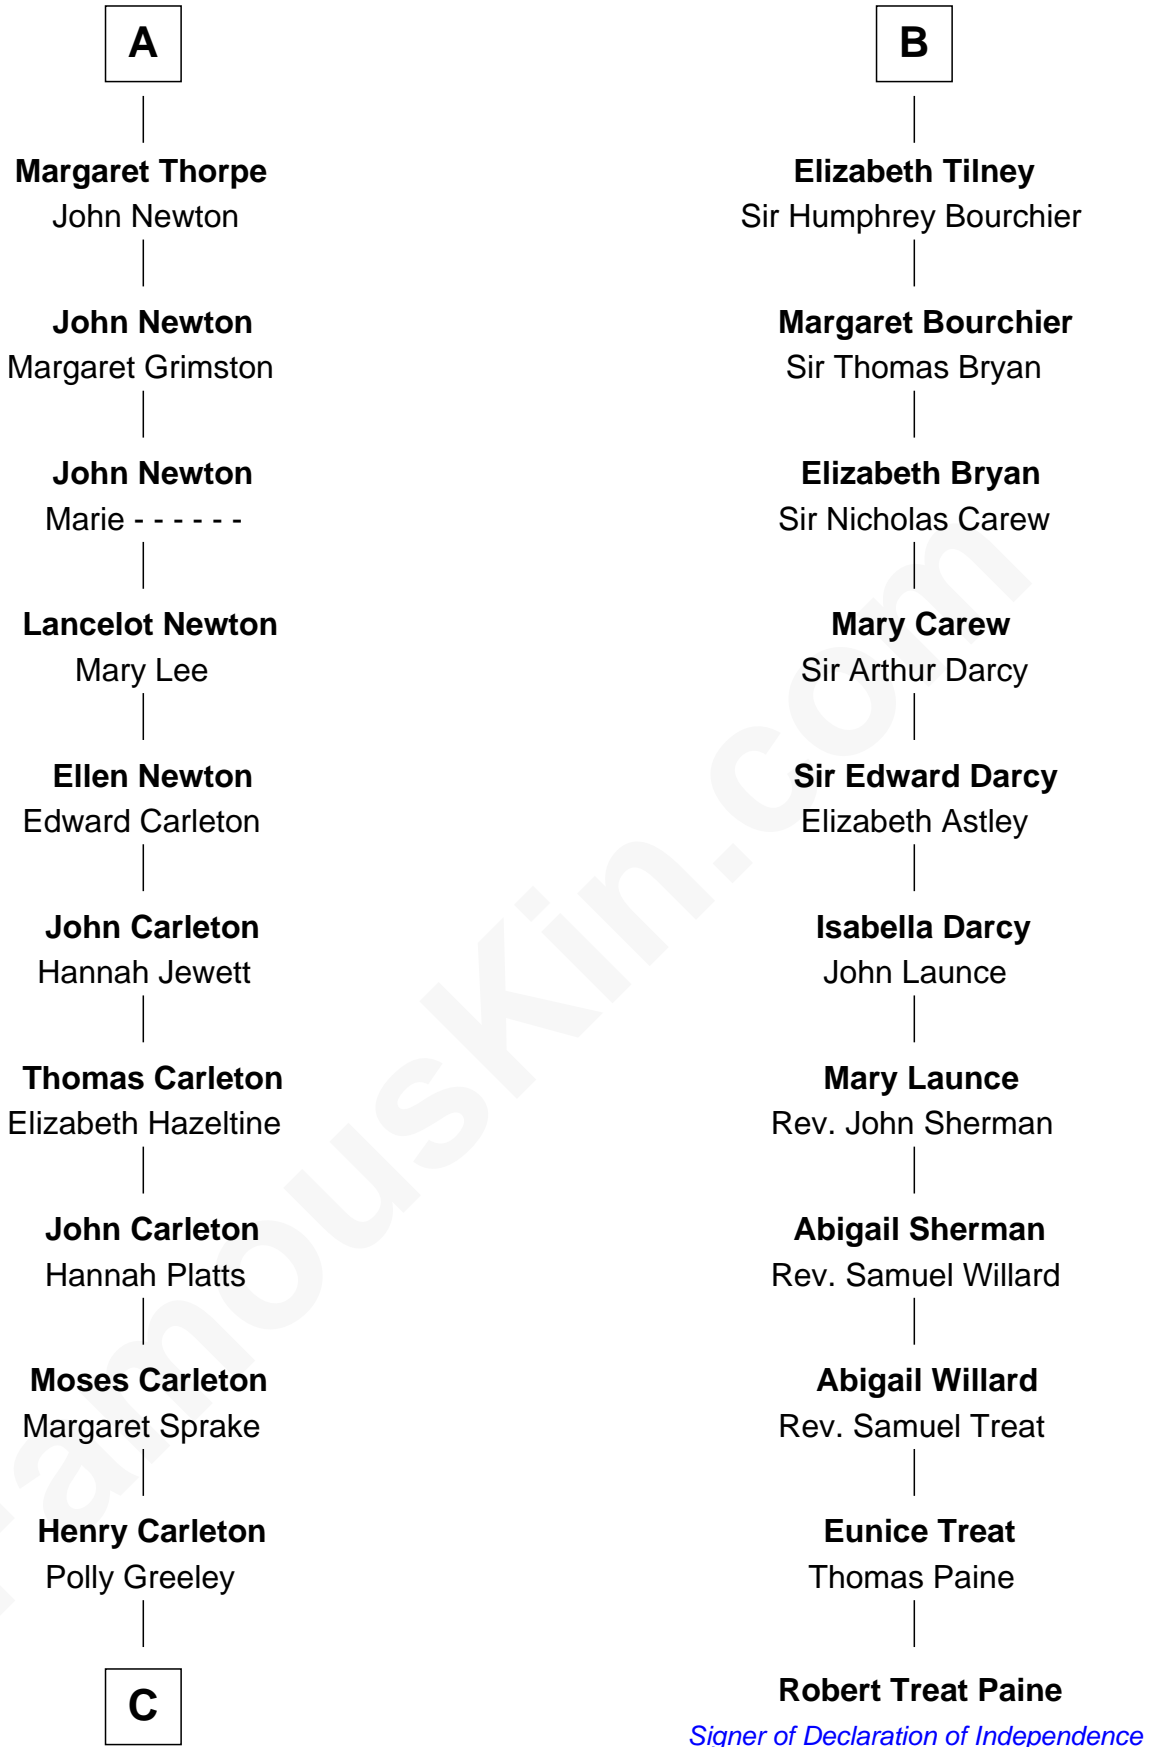

FamousKin.com

Relationship Chart of

Charles A. Pillsbury

Co-Founder of C.A. Pillsbury Co.

17th cousin 1 time removed of

Robert Treat Paine

Signer of the Declaration of Independence

C

—
Margaret Sprague Carleton

George Alfred Pillsbury

—
Charles A. Pillsbury

Co-Founder of C.A. Pillsbury Co.

FamousKin.com