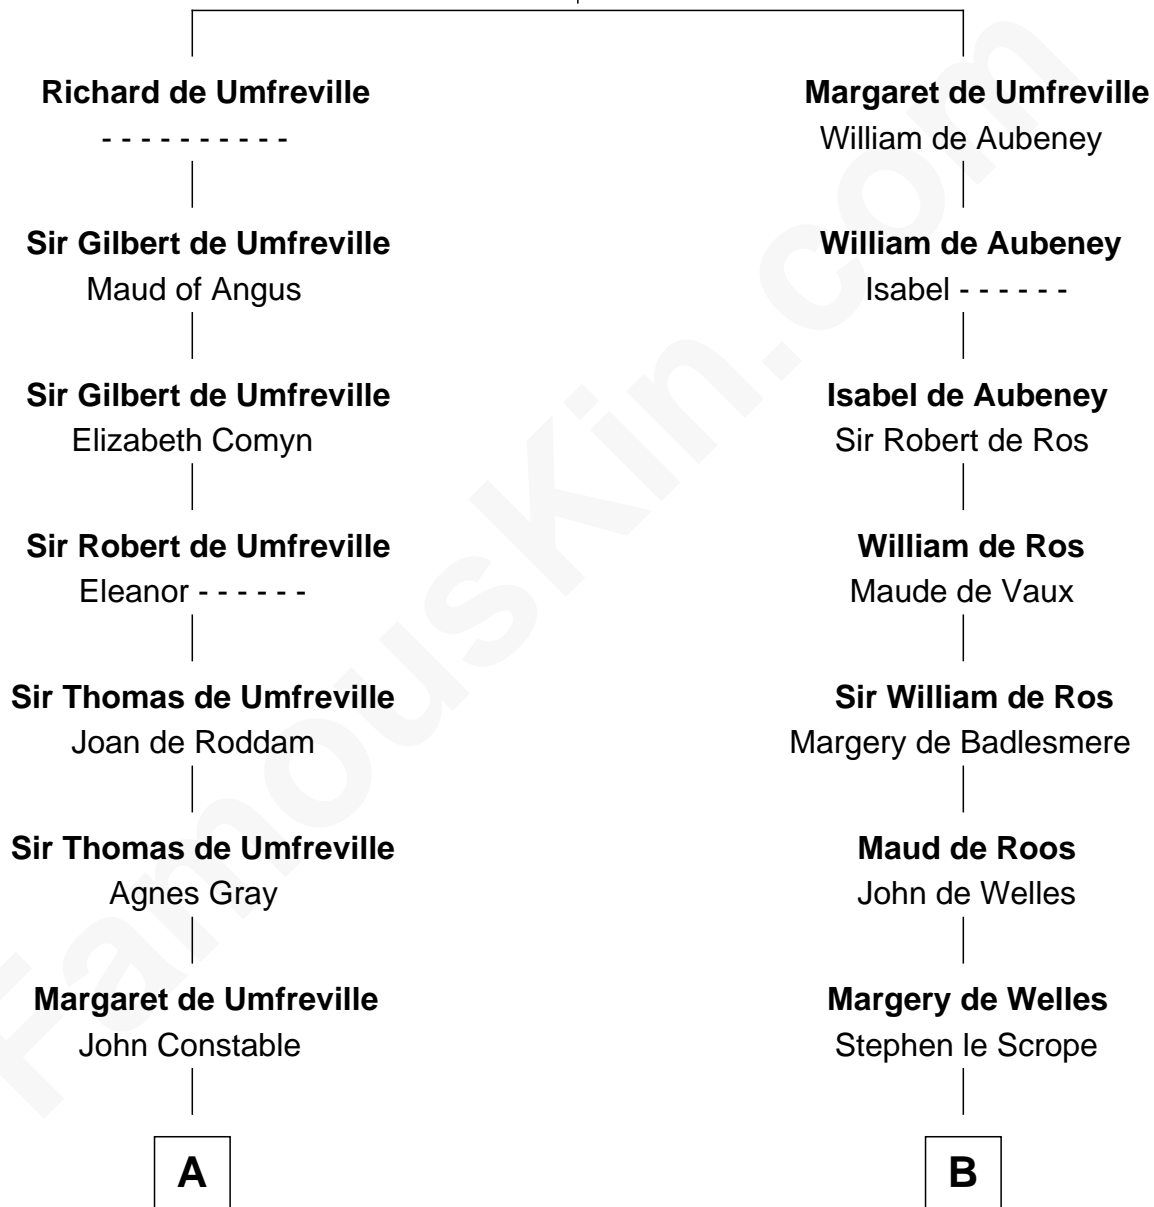

FamousKin.com

Relationship Chart of

Charles A. Pillsbury

Co-Founder of C.A. Pillsbury Co.

18th cousin 2 times removed of

Robert Treat Paine

Signer of the Declaration of Independence

Sir Odinel de Umfreville

Alice de Lucy

C

Moses Carleton
Margaret Sprake

Henry Carleton
Polly Greeley

Margaret Sprague Carleton
George Alfred Pillsbury

Charles A. Pillsbury
Co-Founder of C.A. Pillsbury Co.

D

Eunice Treat
Thomas Paine